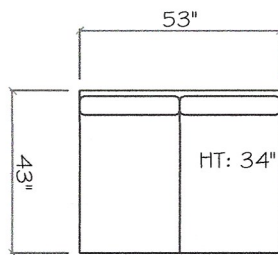

## 5700 SERIES

5700A  
5700P

Sofa

Love Seat

Chair 1/2

1 - Arm Sofa (LAF or RAF)

1 - Arm Love Seat (LAF or RAF)

Tuxedo Sofa (LAF or RAF)

Armless Sofa

Armless Loveseat

Armless Chair

Corner

1 - Arm Chaise (LAF or RAF)

Dimensions are approximate with a variance of 1" to 3"