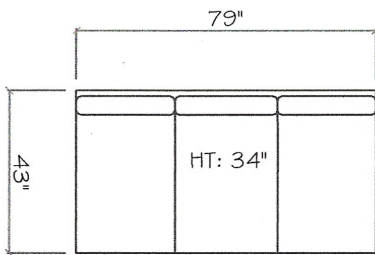

## 5700 SERIES

5700A  
5700P

Sofa

Love Seat

Chair 1/2

1 - Arm Sofa (LAF or RAF)

1 - Arm Love Seat (LAF or RAF)

Tuxedo Sofa (LAF or RAF)

Armless Sofa

Armless Loveseat

Armless Chair

Corner

1 - Arm Chaise (LAF or RAF)

Dimensions are approximate with a variance of 1" to 3"