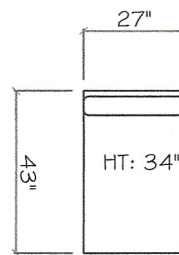

## 5700 SERIES

5700A  
5700P

Sofa

Love Seat

Chair 1/2

1 - Arm Sofa (LAF or RAF)

1 - Arm Love Seat (LAF or RAF)

Tuxedo Sofa (LAF or RAF)

Armless Sofa

Armless Loveseat

Armless Chair

Corner

1 - Arm Chaise (LAF or RAF)

Dimensions are approximate with a variance of 1" to 3"