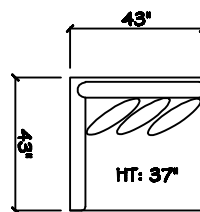

1 - Arm Chaise (LAF or RAF)

Corner

Armless Chair 1/2

Dimensions are approximate with a variance of 1" to 3"