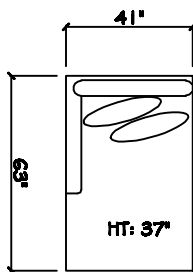

1 - Arm Chaise (LAF or RAF)

Corner

Armless Chair 1/2

Dimensions are approximate with a variance of 1" to 3"