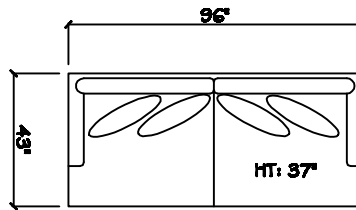

John Michael
Designs

6700 SERIES

Estate Sofa

Sofa

Chair 1/2

1 - Arm Sofa (LAF or RAF)

Armless Sofa

1 - Arm Chair 1/2

1 - Arm Chaise (LAF or RAF)

Corner

Armless Chair 1/2

Dimensions are approximate with a variance of 1" to 3"