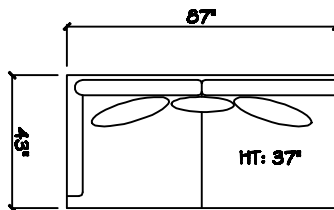

1 - Arm Sofa (LAF or RAF)