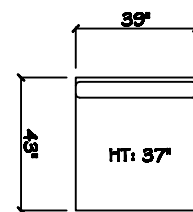

1 - Arm Chaise (LAF or RAF)

Corner

Armless Chair 1/2

Dimensions are approximate with a variance of 1" to 3"