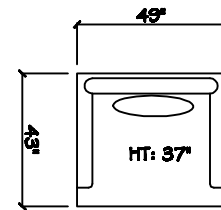

John Michael
Designs

6700 SERIES

Chair 1/2

Dimensions are approximate with a variance of 1" to 3"