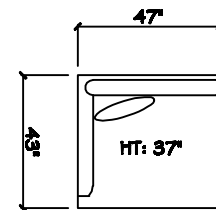

1 - Arm Chair 1/2