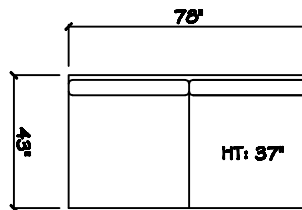

John Michael
Designs

6700 SERIES

Estate Sofa

Sofa

Chair 1/2

1 - Arm Sofa (LAF or RAF)

Armless Sofa

1 - Arm Chair 1/2

1 - Arm Chaise (LAF or RAF)

Corner

Armless Chair 1/2

Dimensions are approximate with a variance of 1" to 3"