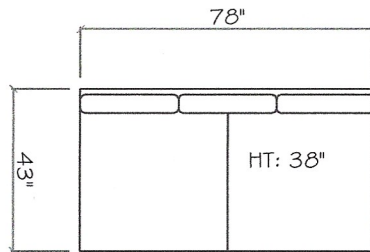

John Michael Designs

650 SERIES

- 650A
- 650P
- 650IIA
- 650IIP

Sofa

Love Seat

Chair

1 - Arm Sofa (LAF or RAF)

1 - Arm Chair 1/2

Corner

1 - Arm Chaise (LAF or RAF)

Armless Sofa

Armless Chair 1/2

Dimensions are approximate with a variance of 1" to 3"