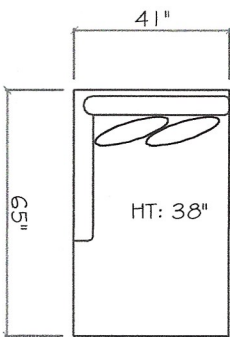

John Michael Designs

650 SERIES

- 650A
- 650P
- 650IIA
- 650IIP

Sofa

Love Seat

Chair

1 - Arm Sofa (LAF or RAF)

1 - Arm Chair 1/2

Corner

1 - Arm Chaise (LAF or RAF)

Armless Sofa

Armless Chair 1/2

Dimensions are approximate with a variance of 1" to 3"