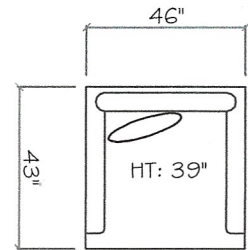

John Michael Designs

650 SERIES

- 650A
- 650P
- 650IIA
- 650IIP

Sofa

Love Seat

Chair

1 - Arm Sofa (LAF or RAF)

1 - Arm Chair 1/2

Corner

1 - Arm Chaise (LAF or RAF)

Armless Sofa

Armless Chair 1/2

Dimensions are approximate with a variance of 1" to 3"