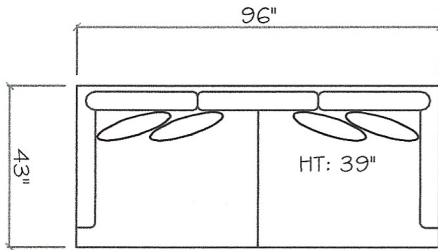

John Michael Designs

650 SERIES

- 650A
- 650P
- 650IIA
- 650IIP

Sofa

Love Seat

Chair

1 - Arm Sofa (LAF or RAF)

1 - Arm Chair 1/2

Corner

1 - Arm Chaise (LAF or RAF)

Armless Sofa

Armless Chair 1/2

Dimensions are approximate with a variance of 1" to 3"