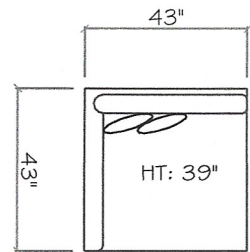

John Michael Designs

650 SERIES

- 650A
- 650P
- 650IIA
- 650IIP

Sofa

Love Seat

Chair

1 - Arm Sofa (LAF or RAF)

1 - Arm Chair 1/2

Corner

1 - Arm Chaise (LAF or RAF)

Armless Sofa

Armless Chair 1/2

Dimensions are approximate with a variance of 1" to 3"