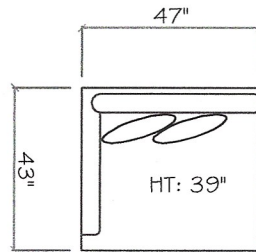

John Michael Designs

650 SERIES

- 650A
- 650P
- 650IIA
- 650IIP

Sofa

Love Seat

Chair

1 - Arm Sofa (LAF or RAF)

1 - Arm Chair 1/2

Corner

1 - Arm Chaise (LAF or RAF)

Armless Sofa

Armless Chair 1/2

Dimensions are approximate with a variance of 1" to 3"