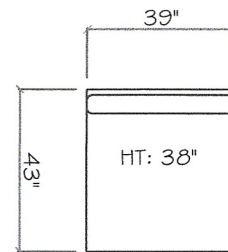

John Michael Designs

650 SERIES

- 650A
- 650P
- 650IIA
- 650IIP

Sofa

Love Seat

Chair

1 - Arm Sofa (LAF or RAF)

1 - Arm Chair 1/2

Corner

1 - Arm Chaise (LAF or RAF)

Armless Sofa

Armless Chair 1/2

Dimensions are approximate with a variance of 1" to 3"