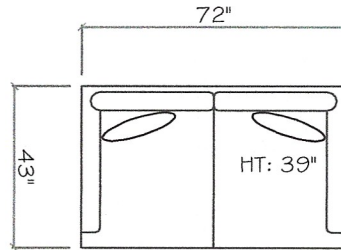

John Michael Designs

650 SERIES

- 650A
- 650P
- 650IIA
- 650IIP

Sofa

Love Seat

Chair

1 - Arm Sofa (LAF or RAF)

1 - Arm Chair 1/2

Corner

1 - Arm Chaise (LAF or RAF)

Armless Sofa

Armless Chair 1/2

Dimensions are approximate with a variance of 1" to 3"