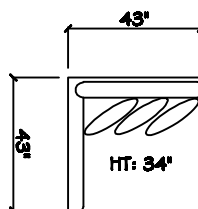

1 - Arm Chaise (LAF or RAF)

Corner

Dimensions are approximate with a variance of 1" to 3"