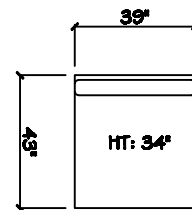

Armless Chair 1/2