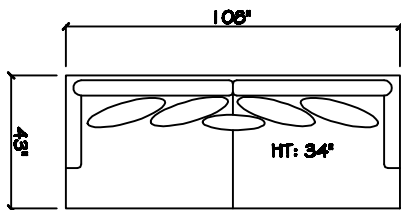

John Michael
Designs

6700 SERIES

Estate Sofa