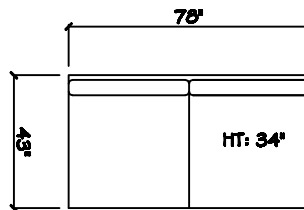

Armless Sofa