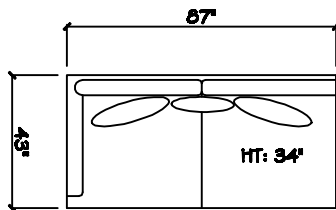

1 - Arm Sofa (LAF or RAF)