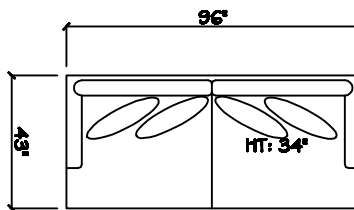

John Michael
Designs

6700 SERIES

Estate Sofa

Sofa

Chair 1/2

1 - Arm Sofa (LAF or RAF)

Armless Sofa

Armless Chair 1/2

1 - Arm Chaise (LAF or RAF)

Corner

Dimensions are approximate with a variance of 1" to 3"