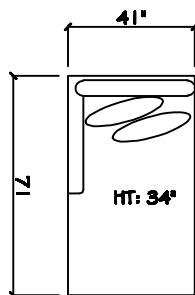

John Michael
Designs

6700 SERIES

Estate Sofa

Sofa

Chair 1/2

1 - Arm Sofa (LAF or RAF)

Armless Sofa

Armless Chair 1/2

1 - Arm Chaise (LAF or RAF)

Corner

Dimensions are approximate with a variance of 1" to 3"