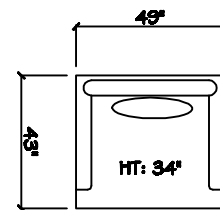

John Michael
Designs

6700 SERIES

Chair 1/2

Dimensions are approximate with a variance of 1" to 3"