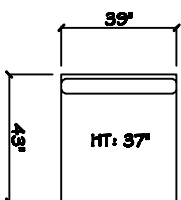

John Michael  
Designs

6780 Grenada

Estate Bench Sofa

Bench Sofa

Chair 1/2

Swivel Chair 1/2

1 - Arm Bench Sofa (LAF or RAF)

1 - Arm Full Bench Tuft (LAF or RAF)

1 - Arm Chaise (LAF or RAF)

Armless Bench Sofa

Armless Chair 1/2

Corner

Dimensions are approximate with a variance of 1" to 3"