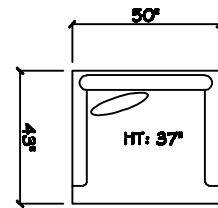

John Michael  
Designs

6780 Grenada

Estate Bench Sofa

Bench Sofa

Chair 1/2

Swivel Chair 1/2

1 - Arm Bench Sofa (LAF or RAF)

1 - Arm Full Bench Tuft (LAF or RAF)

1 - Arm Chaise (LAF or RAF)

Armless Bench Sofa

Armless Chair 1/2

Corner

Dimensions are approximate with a variance of 1" to 3"