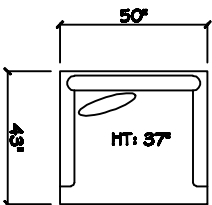

John Michael  
Designs

6780 Grenada

Estate Bench Sofa

Bench Sofa

Chair 1/2

Swivel Chair 1/2

1 - Arm Bench Sofa (LAF or RAF)

1 - Arm Full Bench Tuft (LAF or RAF)

1 - Arm Chaise (LAF or RAF)

Armless Bench Sofa

Armless Chair 1/2

Corner

Dimensions are approximate with a variance of 1" to 3"