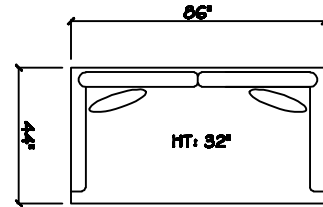

John Michael
Designs

1680 Barbados

Estate Bench Sofa

Bence Sofa

Apt Bench Sofa

Chair 1/2

Swivel Chair 1/2

1 - Arm Full Bench Tuft Sofa (LAF or RAF)

1 - Arm Estate Bench Sofa (LAF or RAF)

1 - Arm Apt Bench Sofa (LAF or RAF)

1 - Arm Chaise (LAF or RAF)

Armless Bench Sofa

Armless Chair 1/2

Corner

Dimensions are approximate with a variance of 1" to 3"