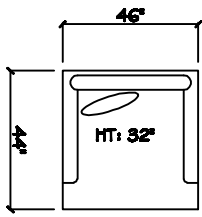

John Michael
Designs

1680 Barbados

Estate Bench Sofa

Bence Sofa

Apt Bench Sofa

Chair 1/2

Swivel Chair 1/2

1 - Arm Full Bench Tuft Sofa (LAF or RAF)

1 - Arm Estate Bench Sofa (LAF or RAF)

1 - Arm Apt Bench Sofa (LAF or RAF)

1 - Arm Chaise (LAF or RAF)

Armless Bench Sofa

Armless Chair 1/2

Corner

Dimensions are approximate with a variance of 1" to 3"