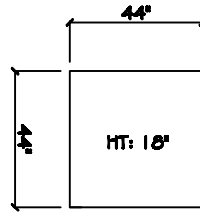

John Michael
Designs

7200 SERIES

1 Arm Corner Love Tuft

Armless Sofa

Armless Chair 1/2

Corner

44 x 44 Bumper Ottoman

Dimensions are approximate with a variance of 1" to 3"