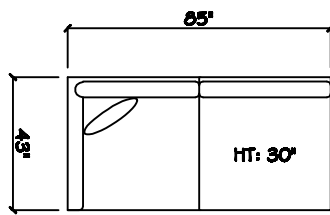

John Michael
Designs

7200 SERIES

1 Arm Corner Love Tuft

Armless Sofa

Armless Chair 1/2

Corner

44 x 44 Bumper Ottoman

Dimensions are approximate with a variance of 1" to 3"