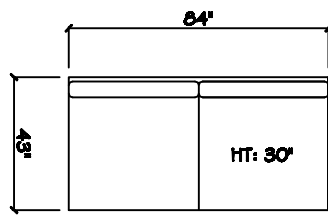

John Michael
Designs

7200 SERIES

1 Arm Corner Love Tuft

Armless Sofa

Armless Chair 1/2

Corner

44 x 44 Bumper Ottoman

Dimensions are approximate with a variance of 1" to 3"