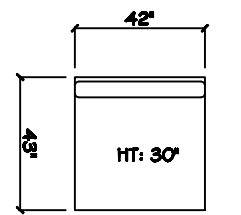

John Michael
Designs

7200 SERIES

1 Arm Corner Love Tuft

Armless Sofa

Armless Chair 1/2

Corner

44 x 44 Bumper Ottoman

Dimensions are approximate with a variance of 1" to 3"