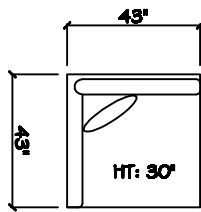

John Michael
Designs

7200 SERIES

1 Arm Corner Love Tuft

Armless Sofa

Armless Chair 1/2

Corner

44 x 44 Bumper Ottoman

Dimensions are approximate with a variance of 1" to 3"