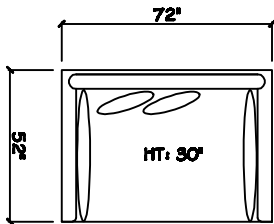

John Michael
Designs

7770 SERIES

Estate Bench Sofa

Bench Sofa

Chair 1/2 Chaise

Chair 1/2

1 - Arm Bench Sofa (LAF or RAF)

1 - Arm XL Bench Love Seat (LAF or RAF)

1 - Arm XL Chaise (LAF or RAF)

Armless XL Chaise (LAF or RAF)

Armless Bench Sofa (LAF or RAF)

Armless Bench Love Seat (LAF or RAF)

Corner

Dimensions are approximate with a variance of 1" to 3"