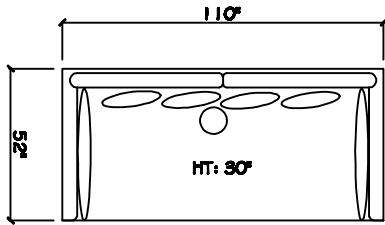

John Michael
Designs

7770 SERIES

Estate Bench Sofa

Bench Sofa

Chair 1/2 Chaise

Chair 1/2

1 - Arm Bench Sofa (LAF or RAF)

1 - Arm XL Bench Love Seat (LAF or RAF)

1 - Arm XL Chaise (LAF or RAF)

Armless XL Chaise (LAF or RAF)

Armless Bench Sofa (LAF or RAF)

Armless Bench Love Seat (LAF or RAF)

Corner

Dimensions are approximate with a variance of 1" to 3"