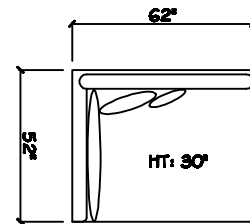

John Michael
Designs

7770 SERIES

Estate Bench Sofa

Bench Sofa

Chair 1/2 Chaise

Chair 1/2

1 - Arm Bench Sofa (LAF or RAF)

1 - Arm XL Bench Love Seat (LAF or RAF)

1 - Arm XL Chaise (LAF or RAF)

Armless XL Chaise (LAF or RAF)

Armless Bench Sofa (LAF or RAF)

Armless Bench Love Seat (LAF or RAF)

Corner

Dimensions are approximate with a variance of 1" to 3"