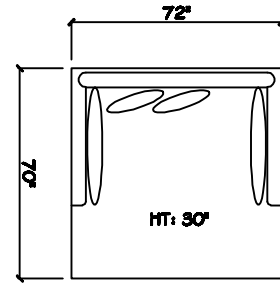

John Michael
Designs

7770 SERIES

Estate Bench Sofa

Bench Sofa

Chair 1/2 Chaise

Chair 1/2

1 - Arm Bench Sofa (LAF or RAF)

1 - Arm XL Bench Love Seat (LAF or RAF)

1 - Arm XL Chaise (LAF or RAF)

Armless XL Chaise (LAF or RAF)

Armless Bench Sofa (LAF or RAF)

Armless Bench Love Seat (LAF or RAF)

Corner

Dimensions are approximate with a variance of 1" to 3"