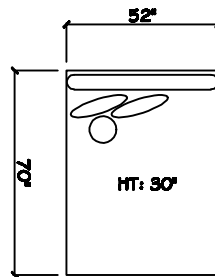

John Michael
Designs

7770 SERIES

Estate Bench Sofa

Bench Sofa

Chair 1/2 Chaise

Chair 1/2

1 - Arm Bench Sofa (LAF or RAF)

1 - Arm XL Bench Love Seat (LAF or RAF)

1 - Arm XL Chaise (LAF or RAF)

Armless XL Chaise (LAF or RAF)

Armless Bench Sofa (LAF or RAF)

Armless Bench Love Seat (LAF or RAF)

Corner

Dimensions are approximate with a variance of 1" to 3"