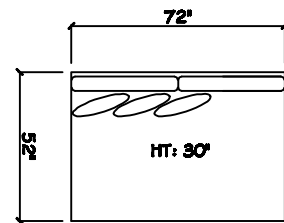

John Michael
Designs

7770 SERIES

Estate Bench Sofa

Bench Sofa

Chair 1/2 Chaise

Chair 1/2

1 - Arm Bench Sofa (LAF or RAF)

1 - Arm XL Bench Love Seat (LAF or RAF)

1 - Arm XL Chaise (LAF or RAF)

Armless XL Chaise (LAF or RAF)

Armless Bench Sofa (LAF or RAF)

Armless Bench Love Seat (LAF or RAF)

Corner

Dimensions are approximate with a variance of 1" to 3"