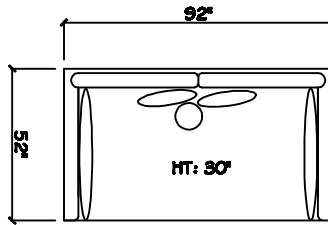

John Michael
Designs

7770 SERIES

Estate Bench Sofa

Bench Sofa

Chair 1/2 Chaise

Chair 1/2

1 - Arm Bench Sofa (LAF or RAF)

1 - Arm XL Bench Love Seat (LAF or RAF)

1 - Arm XL Chaise (LAF or RAF)

Armless XL Chaise (LAF or RAF)

Armless Bench Sofa (LAF or RAF)

Armless Bench Love Seat (LAF or RAF)

Corner

Dimensions are approximate with a variance of 1" to 3"