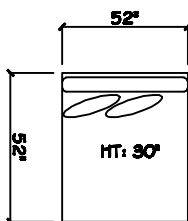

John Michael
Designs

7770 SERIES

Estate Bench Sofa

Bench Sofa

Chair 1/2 Chaise

Chair 1/2

1 - Arm Bench Sofa (LAF or RAF)

1 - Arm XL Bench Love Seat (LAF or RAF)

1 - Arm XL Chaise (LAF or RAF)

Armless XL Chaise (LAF or RAF)

Armless Bench Sofa (LAF or RAF)

Armless Bench Love Seat (LAF or RAF)

Corner

Dimensions are approximate with a variance of 1" to 3"