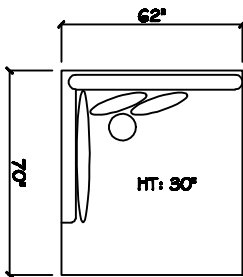

John Michael
Designs

7770 SERIES

Estate Bench Sofa

Bench Sofa

Chair 1/2 Chaise

Chair 1/2

1 - Arm Bench Sofa (LAF or RAF)

1 - Arm XL Bench Love Seat (LAF or RAF)

1 - Arm XL Chaise (LAF or RAF)

Armless XL Chaise (LAF or RAF)

Armless Bench Sofa (LAF or RAF)

Armless Bench Love Seat (LAF or RAF)

Corner

Dimensions are approximate with a variance of 1" to 3"