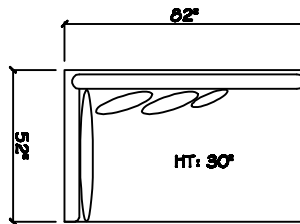

John Michael
Designs

7770 SERIES

Estate Bench Sofa

Bench Sofa

Chair 1/2 Chaise

Chair 1/2

1 - Arm Bench Sofa (LAF or RAF)

1 - Arm XL Bench Love Seat (LAF or RAF)

1 - Arm XL Chaise (LAF or RAF)

Armless XL Chaise (LAF or RAF)

Armless Bench Sofa (LAF or RAF)

Armless Bench Love Seat (LAF or RAF)

Corner

Dimensions are approximate with a variance of 1" to 3"