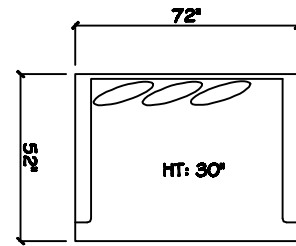

John Michael
Designs

7700 SERIES

Bench Sofa

Chair 1/2 Chaise

Chair 1/2

1 - Arm XL Chaise (LAF or RAF)

1 - Arm Bench Sofa (LAF or RAF)

1 - Arm XL Love Seat (LAF or RAF)

Armless Bench Sofa (LAF or RAF)

Armless Bench Love Seat (LAF or RAF)

Corner

Dimensions are approximate with a variance of 1" to 3"