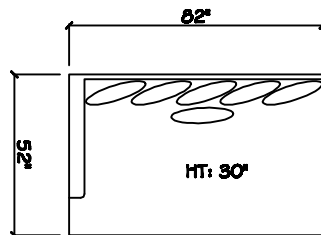

John Michael
Designs

7700 SERIES

Bench Sofa

Chair 1/2 Chaise

Chair 1/2

1 - Arm XL Chaise (LAF or RAF)

1 - Arm Bench Sofa (LAF or RAF)

1 - Arm XL Love Seat (LAF or RAF)

Armless Bench Sofa (LAF or RAF)

Armless Bench Love Seat (LAF or RAF)

Corner

Dimensions are approximate with a variance of 1" to 3"