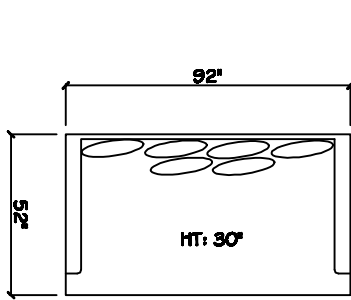

John Michael
Designs

7700 SERIES

Bench Sofa

Chair 1/2 Chaise

Chair 1/2

1 - Arm XL Chaise (LAF or RAF)

1 - Arm Bench Sofa (LAF or RAF)

1 - Arm XL Love Seat (LAF or RAF)

Armless Bench Sofa (LAF or RAF)

Armless Bench Love Seat (LAF or RAF)

Corner

Dimensions are approximate with a variance of 1" to 3"