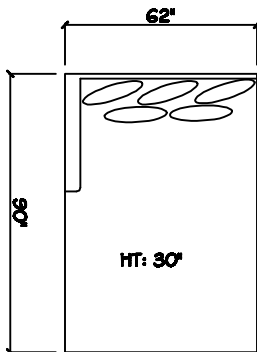

John Michael
Designs

7700 SERIES

Bench Sofa

Chair 1/2 Chaise

Chair 1/2

1 - Arm XL Chaise (LAF or RAF)

1 - Arm Bench Sofa (LAF or RAF)

1 - Arm XL Love Seat (LAF or RAF)

Armless Bench Sofa (LAF or RAF)

Armless Bench Love Seat (LAF or RAF)

Corner

Dimensions are approximate with a variance of 1" to 3"