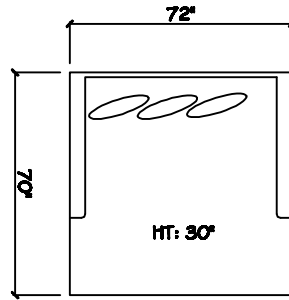

John Michael
Designs

7700 SERIES

Bench Sofa

Chair 1/2 Chaise

Chair 1/2

1 - Arm XL Chaise (LAF or RAF)

1 - Arm Bench Sofa (LAF or RAF)

1 - Arm XL Love Seat (LAF or RAF)

Armless Bench Sofa (LAF or RAF)

Armless Bench Love Seat (LAF or RAF)

Corner

Dimensions are approximate with a variance of 1" to 3"