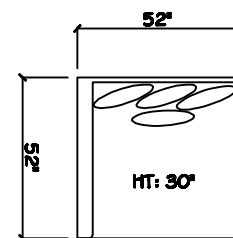

John Michael
Designs

7700 SERIES

Bench Sofa

Chair 1/2 Chaise

Chair 1/2

1 - Arm XL Chaise (LAF or RAF)

1 - Arm Bench Sofa (LAF or RAF)

1 - Arm XL Love Seat (LAF or RAF)

Armless Bench Sofa (LAF or RAF)

Armless Bench Love Seat (LAF or RAF)

Corner

Dimensions are approximate with a variance of 1" to 3"