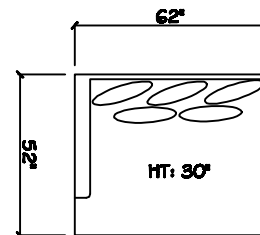

John Michael
Designs

7700 SERIES

Bench Sofa

Chair 1/2 Chaise

Chair 1/2

1 - Arm XL Chaise (LAF or RAF)

1 - Arm Bench Sofa (LAF or RAF)

1 - Arm XL Love Seat (LAF or RAF)

Armless Bench Sofa (LAF or RAF)

Armless Bench Love Seat (LAF or RAF)

Corner

Dimensions are approximate with a variance of 1" to 3"