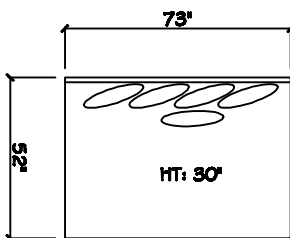

John Michael
Designs

7700 SERIES

Bench Sofa

Chair 1/2 Chaise

Chair 1/2

1 - Arm XL Chaise (LAF or RAF)

1 - Arm Bench Sofa (LAF or RAF)

1 - Arm XL Love Seat (LAF or RAF)

Armless Bench Sofa (LAF or RAF)

Armless Bench Love Seat (LAF or RAF)

Corner

Dimensions are approximate with a variance of 1" to 3"