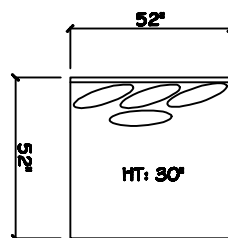

John Michael
Designs

7700 SERIES

Bench Sofa

Chair 1/2 Chaise

Chair 1/2

1 - Arm XL Chaise (LAF or RAF)

1 - Arm Bench Sofa (LAF or RAF)

1 - Arm XL Love Seat (LAF or RAF)

Armless Bench Sofa (LAF or RAF)

Armless Bench Love Seat (LAF or RAF)

Corner

Dimensions are approximate with a variance of 1" to 3"