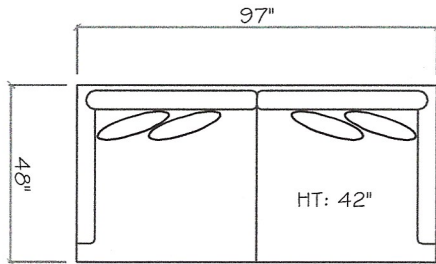

John Michael Designs

800 SERIES

Sofa

Love Seat

Chair 1/2

1 - Arm Sofa (LAF or RAF)

1 - Arm Love Seat

Corner

Armless Sofa

Armless Love Seat

Armless Chair

1 - Arm Chaise (LAF or RAF)

Tuxedo Sofa (LAF or RAF)

Dimensions are approximate with a variance of 1" to 3"