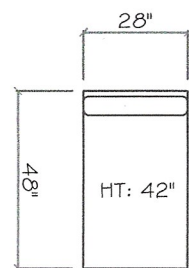

John Michael Designs

800 SERIES

Sofa

Love Seat

Chair 1/2

1 - Arm Sofa (LAF or RAF)

1 - Arm Love Seat

Corner

Armless Sofa

Armless Love Seat

Armless Chair

1 - Arm Chaise (LAF or RAF)

Tuxedo Sofa (LAF or RAF)

Dimensions are approximate with a variance of 1" to 3"