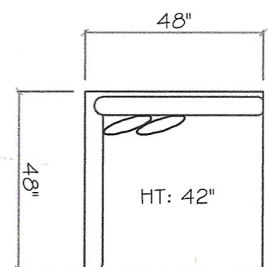

John Michael Designs

800 SERIES

Sofa

Love Seat

Chair 1/2

1 - Arm Sofa (LAF or RAF)

1 - Arm Love Seat

Corner

Armless Sofa

Armless Love Seat

Armless Chair

1 - Arm Chaise (LAF or RAF)

Tuxedo Sofa (LAF or RAF)

Dimensions are approximate with a variance of 1" to 3"