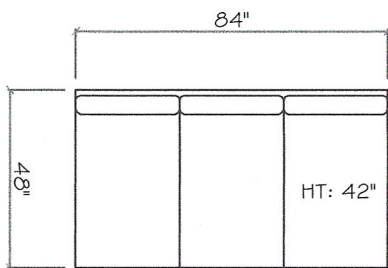

John Michael Designs

800 SERIES

Sofa

Love Seat

Chair 1/2

1 - Arm Sofa (LAF or RAF)

1 - Arm Love Seat

Corner

Armless Sofa

Armless Love Seat

Armless Chair

1 - Arm Chaise (LAF or RAF)

Tuxedo Sofa (LAF or RAF)

Dimensions are approximate with a variance of 1" to 3"