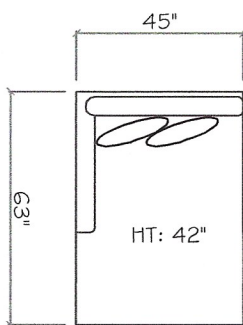

John Michael Designs

800 SERIES

Sofa

Love Seat

Chair 1/2

1 - Arm Sofa (LAF or RAF)

1 - Arm Love Seat

Corner

Armless Sofa

Armless Love Seat

Armless Chair

1 - Arm Chaise (LAF or RAF)

Tuxedo Sofa (LAF or RAF)

Dimensions are approximate with a variance of 1" to 3"