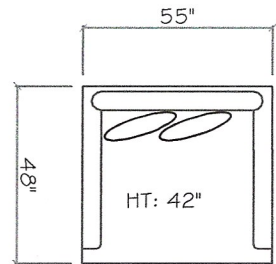

John Michael Designs

800 SERIES

Sofa

Love Seat

Chair 1/2

1 - Arm Sofa (LAF or RAF)

1 - Arm Love Seat

Corner

Armless Sofa

Armless Love Seat

Armless Chair

1 - Arm Chaise (LAF or RAF)

Tuxedo Sofa (LAF or RAF)

Dimensions are approximate with a variance of 1" to 3"