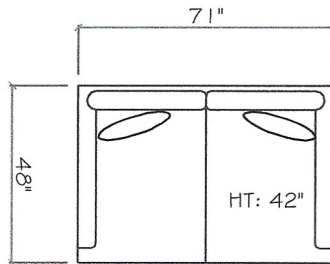

John Michael Designs

800 SERIES

Sofa

Love Seat

Chair 1/2

1 - Arm Sofa (LAF or RAF)

1 - Arm Love Seat

Corner

Armless Sofa

Armless Love Seat

Armless Chair

1 - Arm Chaise (LAF or RAF)

Tuxedo Sofa (LAF or RAF)

Dimensions are approximate with a variance of 1" to 3"