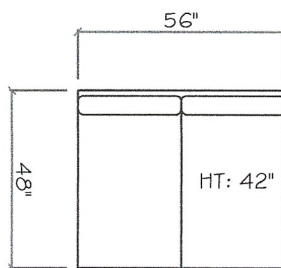

John Michael Designs

800 SERIES

Sofa

Love Seat

Chair 1/2

1 - Arm Sofa (LAF or RAF)

1 - Arm Love Seat

Corner

Armless Sofa

Armless Love Seat

Armless Chair

1 - Arm Chaise (LAF or RAF)

Tuxedo Sofa (LAF or RAF)

Dimensions are approximate with a variance of 1" to 3"