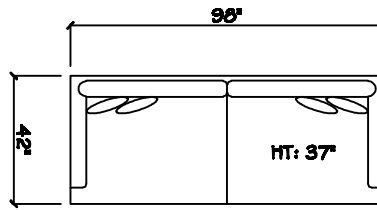

John Michael
Designs

9570 SERIES

Estate Sofa

Sofa

Bench Love Seat

Chair 1/2

1-Arm Bench Tufted Sofa (LAF or RAF)

1-Arm Sofa (LAF or RAF)

1-Arm Bench Love Seat

1-Arm Chair 1/2

Armless Sofa

Armless Bench Love Seat

1-Arm Chaise (LAF or RAF)

1-Arm Cuddle Chaise (LAF or RAF)

Armless Chair 1/2

Cuddle Corner

Dimensions are approximate with a variance of 1" to 3"