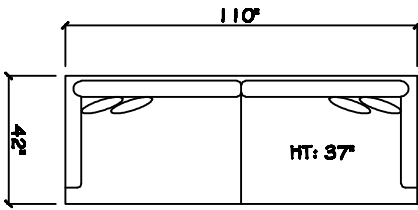

John Michael
Designs

9570 SERIES

Estate Sofa

Sofa

Bench Love Seat

Chair 1/2

1-Arm Bench Tufted Sofa (LAF or RAF)

1-Arm Sofa (LAF or RAF)

1-Arm Bench Love Seat

1-Arm Chair 1/2

Armless Sofa

Armless Bench Love Seat

1-Arm Chaise (LAF or RAF)

1-Arm Cuddle Chaise (LAF or RAF)

Armless Chair 1/2

Cuddle Corner

Dimensions are approximate with a variance of 1" to 3"