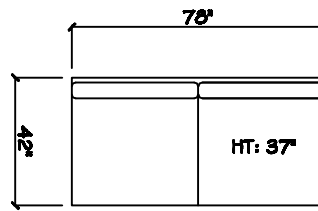

John Michael
Designs

9570 SERIES

Estate Sofa

Sofa

Bench Love Seat

Chair 1/2

1-Arm Bench Tufted Sofa (LAF or RAF)

1-Arm Sofa (LAF or RAF)

1-Arm Bench Love Seat

1-Arm Chair 1/2

Armless Sofa

Armless Bench Love Seat

1-Arm Chaise (LAF or RAF)

1-Arm Cuddle Chaise (LAF or RAF)

Armless Chair 1/2

Cuddle Corner

Dimensions are approximate with a variance of 1" to 3"