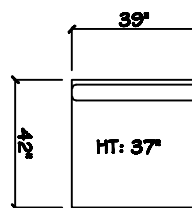

1-Arm Bench Love Seat

1-Arm Chair 1/2

Armless Sofa

Armless Bench Love Seat

1-Arm Chaise (LAF or RAF)

1-Arm Cuddle Chaise (LAF or RAF)

Armless Chair 1/2

Cuddle Corner

Dimensions are approximate with a variance of 1" to 3"