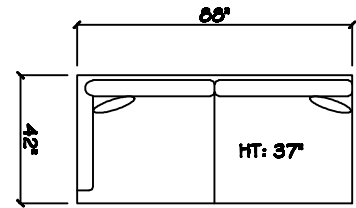

John Michael
Designs

9570 SERIES

Estate Sofa

Sofa

Bench Love Seat

Chair 1/2

1-Arm Bench Tufted Sofa (LAF or RAF)

1-Arm Sofa (LAF or RAF)

1-Arm Bench Love Seat

1-Arm Chair 1/2

Armless Sofa

Armless Bench Love Seat

1-Arm Chaise (LAF or RAF)

1-Arm Cuddle Chaise (LAF or RAF)

Armless Chair 1/2

Cuddle Corner

Dimensions are approximate with a variance of 1" to 3"