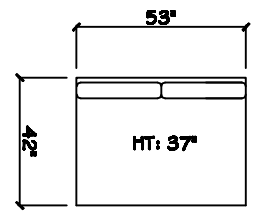

John Michael
Designs

9570 SERIES

Estate Sofa

Sofa

Bench Love Seat

Chair 1/2

1-Arm Bench Tufted Sofa (LAF or RAF)

1-Arm Sofa (LAF or RAF)

1-Arm Bench Love Seat

1-Arm Chair 1/2

Armless Sofa

Armless Bench Love Seat

1-Arm Chaise (LAF or RAF)

1-Arm Cuddle Chaise (LAF or RAF)

Armless Chair 1/2

Cuddle Corner

Dimensions are approximate with a variance of 1" to 3"