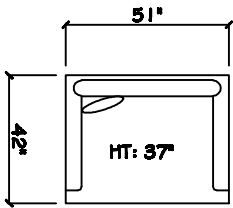

John Michael
Designs

9570 SERIES

Chair 1/2

Dimensions are approximate with a variance of 1" to 3"