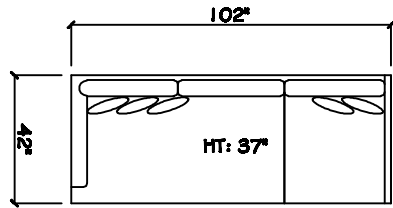

John Michael
Designs

9570 SERIES

Estate Sofa

Sofa

Bench Love Seat

Chair 1/2

1-Arm Bench Tufted Sofa (LAF or RAF)

1-Arm Sofa (LAF or RAF)

1-Arm Bench Love Seat

1-Arm Chair 1/2

Armless Sofa

Armless Bench Love Seat

1-Arm Chaise (LAF or RAF)

1-Arm Cuddle Chaise (LAF or RAF)

Armless Chair 1/2

Cuddle Corner

Dimensions are approximate with a variance of 1" to 3"