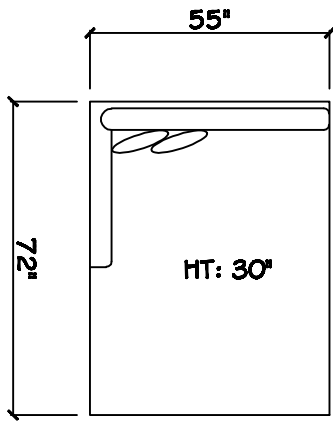

John Michael
Designs

850 SERIES - TRANSFORMER

1 - Arm Reversible Chaise (LAF or RAF)

1 - Arm Love Seat

Corner

Armless Love Seat

Dimensions are approximate with a variance of 1" to 3"