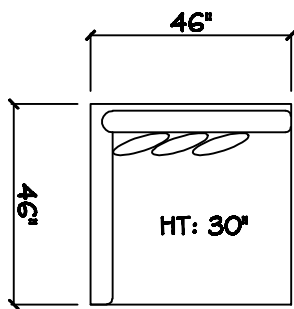

John Michael
Designs

850 SERIES - TRANSFORMER

1 - Arm Reversible Chaise (LAF or RAF)

1 - Arm Love Seat

Corner

Armless Love Seat

Dimensions are approximate with a variance of 1" to 3"