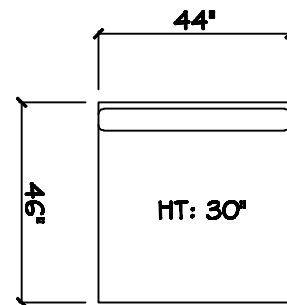

John Michael
Designs

850 SERIES - TRANSFORMER

1 - Arm Reversible Chaise (LAF or RAF)

1 - Arm Love Seat

Corner

Armless Love Seat

Dimensions are approximate with a variance of 1" to 3"