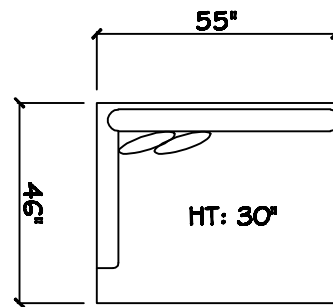

John Michael
Designs

850 SERIES - TRANSFORMER

1 - Arm Reversible Chaise (LAF or RAF)

1 - Arm Love Seat

Corner

Armless Love Seat

Dimensions are approximate with a variance of 1" to 3"