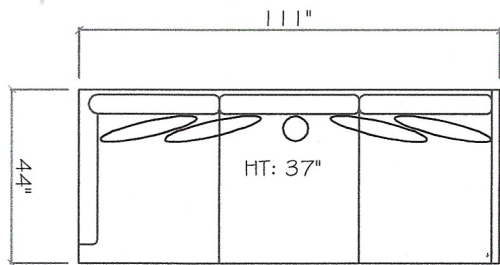

John Michael Designs

8500 SERIES

8500A - WITH ANTIQUE NAILHEADS
 8500P - WITH PEWTER NAILHEADS

Sofa

Love Seat

Chair 1/2

Tuxedo Sofa (LAF or RAF)

1 - Arm Sofa (LAF or RAF)

1 - Arm Love Seat (LAF or RAF)

1 - Arm Chaise (LAF or RAF)

Armless Sofa

Armless Love Seat

Armless Chair

Corner

Curve

Dimensions are approximate with a variance of 1" to 3"