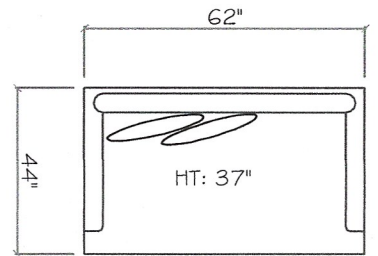

John Michael Designs

8500 SERIES

8500A - WITH ANTIQUE NAILHEADS
 8500P - WITH PEWTER NAILHEADS

Sofa

Love Seat

Chair 1/2

Tuxedo Sofa (LAF or RAF)

1 - Arm Sofa (LAF or RAF)

1 - Arm Love Seat (LAF or RAF)

1 - Arm Chaise (LAF or RAF)

Armless Sofa

Armless Love Seat

Armless Chair

Corner

Curve

Dimensions are approximate with a variance of 1" to 3"