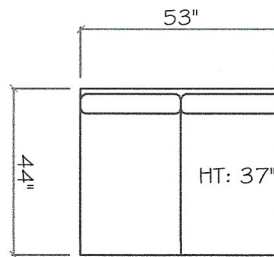

John Michael Designs

8500 SERIES

8500A - WITH ANTIQUE NAILHEADS
 8500P - WITH PEWTER NAILHEADS

Sofa

Love Seat

Chair 1/2

Tuxedo Sofa (LAF or RAF)

1 - Arm Sofa (LAF or RAF)

1 - Arm Love Seat (LAF or RAF)

1 - Arm Chaise (LAF or RAF)

Armless Sofa

Armless Love Seat

Armless Chair

Corner

Curve

Dimensions are approximate with a variance of 1" to 3"