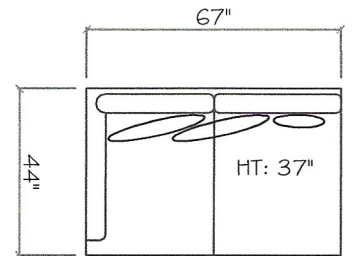

John Michael Designs

8500 SERIES

8500A - WITH ANTIQUE NAILHEADS
 8500P - WITH PEWTER NAILHEADS

Sofa

Love Seat

Chair 1/2

Tuxedo Sofa (LAF or RAF)

1 - Arm Sofa (LAF or RAF)

1 - Arm Love Seat (LAF or RAF)

1 - Arm Chaise (LAF or RAF)

Armless Sofa

Armless Love Seat

Armless Chair

Corner

Curve

Dimensions are approximate with a variance of 1" to 3"