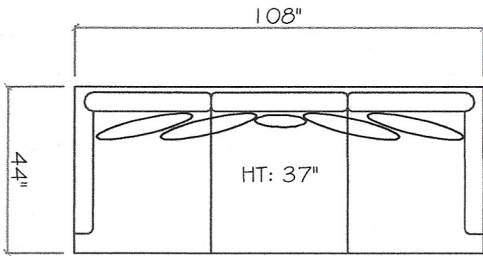

John Michael Designs

8500 SERIES

8500A - WITH ANTIQUE NAILHEADS
 8500P - WITH PEWTER NAILHEADS

Sofa

Love Seat

Chair 1/2

Tuxedo Sofa (LAF or RAF)

1 - Arm Sofa (LAF or RAF)

1 - Arm Love Seat (LAF or RAF)

1 - Arm Chaise (LAF or RAF)

Armless Sofa

Armless Love Seat

Armless Chair

Corner

Curve

Dimensions are approximate with a variance of 1" to 3"