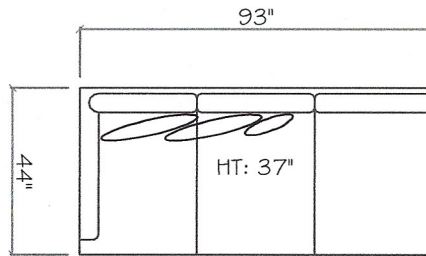

John Michael Designs

8500 SERIES

8500A - WITH ANTIQUE NAILHEADS
 8500P - WITH PEWTER NAILHEADS

Sofa

Love Seat

Chair 1/2

Tuxedo Sofa (LAF or RAF)

1 - Arm Sofa (LAF or RAF)

1 - Arm Love Seat (LAF or RAF)

1 - Arm Chaise (LAF or RAF)

Armless Sofa

Armless Love Seat

Armless Chair

Corner

Curve

Dimensions are approximate with a variance of 1" to 3"