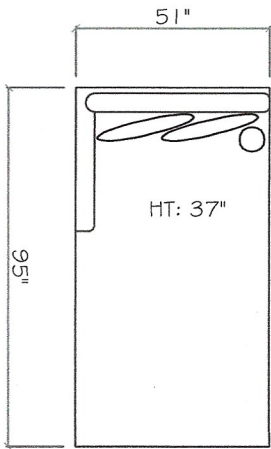

John Michael Designs

8500 SERIES

8500A - WITH ANTIQUE NAILHEADS
 8500P - WITH PEWTER NAILHEADS

Sofa

Love Seat

Chair 1/2

Tuxedo Sofa (LAF or RAF)

1 - Arm Sofa (LAF or RAF)

1 - Arm Love Seat (LAF or RAF)

1 - Arm Chaise (LAF or RAF)

Armless Sofa

Armless Love Seat

Armless Chair

Corner

Curve

Dimensions are approximate with a variance of 1" to 3"