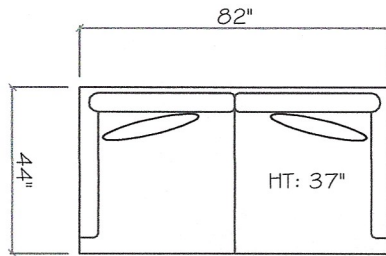

John Michael Designs

8500 SERIES

8500A - WITH ANTIQUE NAILHEADS
 8500P - WITH PEWTER NAILHEADS

Sofa

Love Seat

Chair 1/2

Tuxedo Sofa (LAF or RAF)

1 - Arm Sofa (LAF or RAF)

1 - Arm Love Seat (LAF or RAF)

1 - Arm Chaise (LAF or RAF)

Armless Sofa

Armless Love Seat

Armless Chair

Corner

Curve

Dimensions are approximate with a variance of 1" to 3"