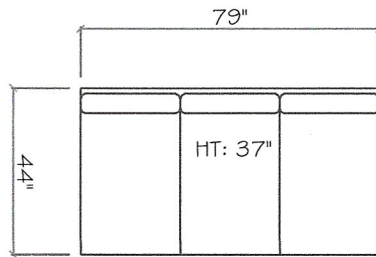

John Michael Designs

8500 SERIES

8500A - WITH ANTIQUE NAILHEADS
 8500P - WITH PEWTER NAILHEADS

Sofa

Love Seat

Chair 1/2

Tuxedo Sofa (LAF or RAF)

1 - Arm Sofa (LAF or RAF)

1 - Arm Love Seat (LAF or RAF)

1 - Arm Chaise (LAF or RAF)

Armless Sofa

Armless Love Seat

Armless Chair

Corner

Curve

Dimensions are approximate with a variance of 1" to 3"