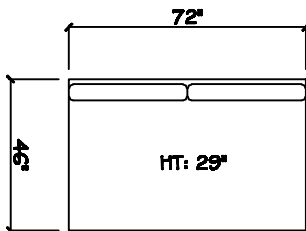

## 870 SERIES

Bench Sofa

Chair 1/2

Tuxedo Sofa (LAF or RAF)

1 - Arm Bench Sofa (LAF or RAF)

Corner

Armless Bench Sofa

Armless Bench Love Seat

1 - Arm XL Chair (LAF or RAF)

1 - Arm Bench Love Seat

Dimensions are approximate with a variance of 1" to 3"