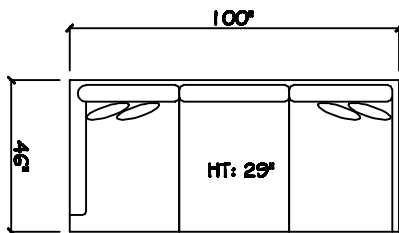

## 870 SERIES

Bench Sofa

Chair 1/2

Tuxedo Sofa (LAF or RAF)

1 - Arm Bench Sofa (LAF or RAF)

Corner

Armless Bench Sofa

Armless Bench Love Seat

1 - Arm XL Chair (LAF or RAF)

1 - Arm Bench Love Seat

Dimensions are approximate with a variance of 1" to 3"