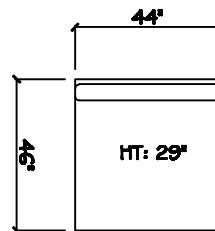

## 870 SERIES

Bench Sofa

Chair 1/2

Tuxedo Sofa (LAF or RAF)

1 - Arm Bench Sofa (LAF or RAF)

Corner

Armless Bench Sofa

Armless Bench Love Seat

1 - Arm XL Chair (LAF or RAF)

1 - Arm Bench Love Seat

Dimensions are approximate with a variance of 1" to 3"