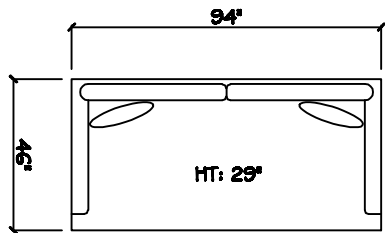

## 870 SERIES

Bench Sofa

Chair 1/2

Tuxedo Sofa (LAF or RAF)

1 - Arm Bench Sofa (LAF or RAF)

Corner

Armless Bench Sofa

Armless Bench Love Seat

1 - Arm XL Chair (LAF or RAF)

1 - Arm Bench Love Seat

Dimensions are approximate with a variance of 1" to 3"