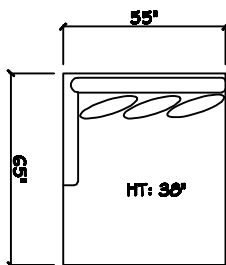

John Michael
Designs

8800 SERIES

Estate Sofa

Bench Sofa

Sofa

Chair 1/2 Chaise

Chair 1/2

1 - Arm Sofa (LAF or RAF)

1 - Arm XL Chaise (LAF or RAF)

1 - Arm Chair 1/2

Armless Sofa

Armless Chair 1/2

Corner

Dimensions are approximate with a variance of 1" to 3"