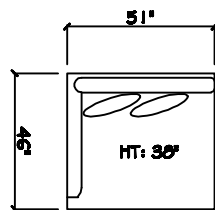

John Michael
Designs

8800 SERIES

Estate Sofa

Bench Sofa

Sofa

Chair 1/2 Chaise

Chair 1/2

1 - Arm Sofa (LAF or RAF)

1 - Arm XL Chaise (LAF or RAF)

1 - Arm Chair 1/2

Armless Sofa

Armless Chair 1/2

Corner

Dimensions are approximate with a variance of 1" to 3"