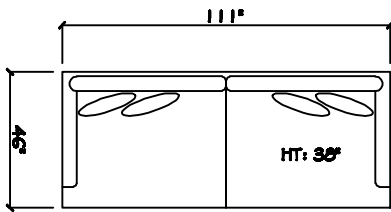

John Michael
Designs

8800 SERIES

Estate Sofa

Bench Sofa

Sofa

Chair 1/2 Chaise

Chair 1/2

1 - Arm Sofa (LAF or RAF)

1 - Arm XL Chaise (LAF or RAF)

1 - Arm Chair 1/2

Armless Sofa

Armless Chair 1/2

Corner

Dimensions are approximate with a variance of 1" to 3"