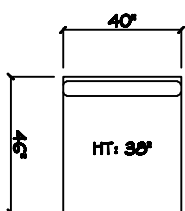

John Michael
Designs

8800 SERIES

Estate Sofa

Bench Sofa

Sofa

Chair 1/2 Chaise

Chair 1/2

1 - Arm Sofa (LAF or RAF)

1 - Arm XL Chaise (LAF or RAF)

1 - Arm Chair 1/2

Armless Sofa

Armless Chair 1/2

Corner

Dimensions are approximate with a variance of 1" to 3"