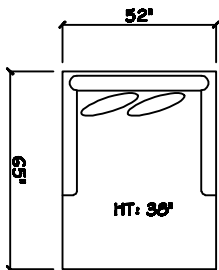

John Michael
Designs

8800 SERIES

Estate Sofa

Bench Sofa

Sofa

Chair 1/2 Chaise

Chair 1/2

1 - Arm Sofa (LAF or RAF)

1 - Arm XL Chaise (LAF or RAF)

1 - Arm Chair 1/2

Armless Sofa

Armless Chair 1/2

Corner

Dimensions are approximate with a variance of 1" to 3"