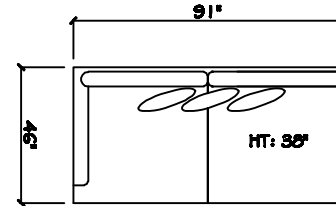

John Michael
Designs

8800 SERIES

Estate Sofa

Bench Sofa

Sofa

Chair 1/2 Chaise

Chair 1/2

1 - Arm Sofa (LAF or RAF)

1 - Arm XL Chaise (LAF or RAF)

1 - Arm Chair 1/2

Armless Sofa

Armless Chair 1/2

Corner

Dimensions are approximate with a variance of 1" to 3"