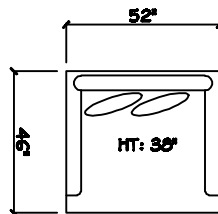

John Michael
Designs

8800 SERIES

Estate Sofa

Bench Sofa

Sofa

Chair 1/2 Chaise

Chair 1/2

1 - Arm Sofa (LAF or RAF)

1 - Arm XL Chaise (LAF or RAF)

1 - Arm Chair 1/2

Armless Sofa

Armless Chair 1/2

Corner

Dimensions are approximate with a variance of 1" to 3"