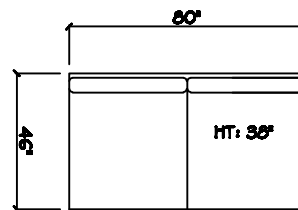

John Michael
Designs

8800 SERIES

Estate Sofa

Bench Sofa

Sofa

Chair 1/2 Chaise

Chair 1/2

1 - Arm Sofa (LAF or RAF)

1 - Arm XL Chaise (LAF or RAF)

1 - Arm Chair 1/2

Armless Sofa

Armless Chair 1/2

Corner

Dimensions are approximate with a variance of 1" to 3"