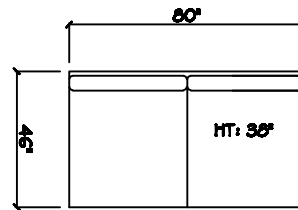

John Michael  
Designs

8800 SERIES

Estate Sofa

Bench Sofa

Sofa

Chair 1/2 Chaise

Chair 1/2

1 - Arm Sofa (LAF or RAF)

1 - Arm XL Chaise (LAF or RAF)

1 - Arm Chair 1/2

Armless Sofa

Armless Chair 1/2

Corner

40 x 40 Bumper Ottoman

Dimensions are approximate with a variance of 1" to 3"