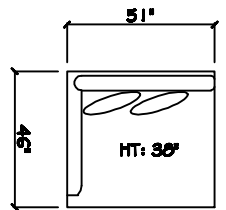

John Michael  
Designs

8800 SERIES

Estate Sofa

Bench Sofa

Sofa

Chair 1/2 Chaise

Chair 1/2

1 - Arm Sofa (LAF or RAF)

1 - Arm XL Chaise (LAF or RAF)

1 - Arm Chair 1/2

Armless Sofa

Armless Chair 1/2

Corner

40 x 40 Bumper Ottoman

Dimensions are approximate with a variance of 1" to 3"