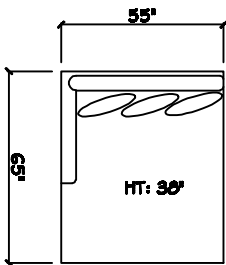

John Michael  
Designs

8800 SERIES

Estate Sofa

Bench Sofa

Sofa

Chair 1/2 Chaise

Chair 1/2

1 - Arm Sofa (LAF or RAF)

1 - Arm XL Chaise (LAF or RAF)

1 - Arm Chair 1/2

Armless Sofa

Armless Chair 1/2

Corner

40 x 40 Bumper Ottoman

Dimensions are approximate with a variance of 1" to 3"