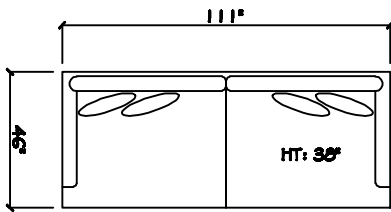

John Michael  
Designs

8800 SERIES

Estate Sofa

Bench Sofa

Sofa

Chair 1/2 Chaise

Chair 1/2

1 - Arm Sofa (LAF or RAF)

1 - Arm XL Chaise (LAF or RAF)

1 - Arm Chair 1/2

Armless Sofa

Armless Chair 1/2

Corner

40 x 40 Bumper Ottoman

Dimensions are approximate with a variance of 1" to 3"