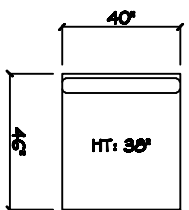

John Michael  
Designs

8800 SERIES

Estate Sofa

Bench Sofa

Sofa

Chair 1/2 Chaise

Chair 1/2

1 - Arm Sofa (LAF or RAF)

1 - Arm XL Chaise (LAF or RAF)

1 - Arm Chair 1/2

Armless Sofa

Armless Chair 1/2

Corner

40 x 40 Bumper Ottoman

Dimensions are approximate with a variance of 1" to 3"