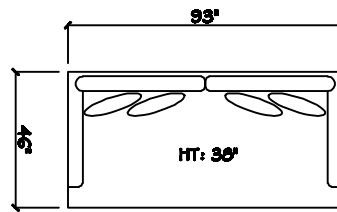

John Michael  
Designs

8800 SERIES

Estate Sofa

Bench Sofa

Sofa

Chair 1/2 Chaise

Chair 1/2

1 - Arm Sofa (LAF or RAF)

1 - Arm XL Chaise (LAF or RAF)

1 - Arm Chair 1/2

Armless Sofa

Armless Chair 1/2

Corner

40 x 40 Bumper Ottoman

Dimensions are approximate with a variance of 1" to 3"