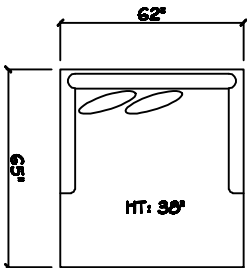

John Michael  
Designs

8800 SERIES

Estate Sofa

Bench Sofa

Sofa

Chair 1/2 Chaise

Chair 1/2

1 - Arm Sofa (LAF or RAF)

1 - Arm XL Chaise (LAF or RAF)

1 - Arm Chair 1/2

Armless Sofa

Armless Chair 1/2

Corner

40 x 40 Bumper Ottoman

Dimensions are approximate with a variance of 1" to 3"