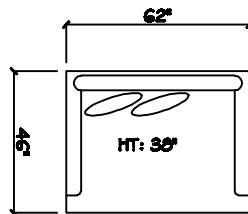

John Michael  
Designs

8800 SERIES

Estate Sofa

Bench Sofa

Sofa

Chair 1/2 Chaise

Chair 1/2

1 - Arm Sofa (LAF or RAF)

1 - Arm XL Chaise (LAF or RAF)

1 - Arm Chair 1/2

Armless Sofa

Armless Chair 1/2

Corner

40 x 40 Bumper Ottoman

Dimensions are approximate with a variance of 1" to 3"