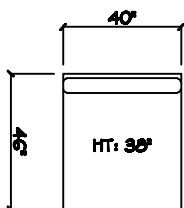

John Michael  
Designs

8800 SERIES

Estate Sofa

Bench Sofa

Sofa

Chair 1/2 Chaise

Chair 1/2

1 - Arm Sofa (LAF or RAF)

1 - Arm XL Chaise (LAF or RAF)

1 - Arm Chair 1/2

Armless Sofa

Armless Chair 1/2

Corner

Dimensions are approximate with a variance of 1" to 3"