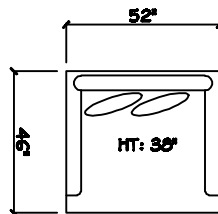

John Michael  
Designs

8800 SERIES

Estate Sofa

Bench Sofa

Sofa

Chair 1/2 Chaise

Chair 1/2

1 - Arm Sofa (LAF or RAF)

1 - Arm XL Chaise (LAF or RAF)

1 - Arm Chair 1/2

Armless Sofa

Armless Chair 1/2

Corner

Dimensions are approximate with a variance of 1" to 3"