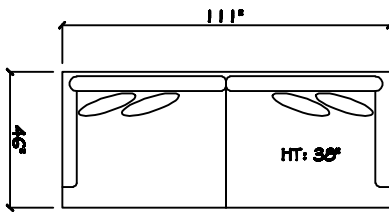

John Michael  
Designs

8800 SERIES

Estate Sofa

Bench Sofa

Sofa

Chair 1/2 Chaise

Chair 1/2

1 - Arm Sofa (LAF or RAF)

1 - Arm XL Chaise (LAF or RAF)

1 - Arm Chair 1/2

Armless Sofa

Armless Chair 1/2

Corner

Dimensions are approximate with a variance of 1" to 3"