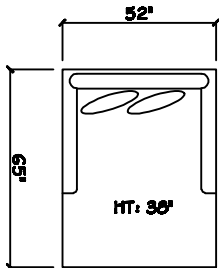

John Michael  
Designs

8800 SERIES

Estate Sofa

Bench Sofa

Sofa

Chair 1/2 Chaise

Chair 1/2

1 - Arm Sofa (LAF or RAF)

1 - Arm XL Chaise (LAF or RAF)

1 - Arm Chair 1/2

Armless Sofa

Armless Chair 1/2

Corner

Dimensions are approximate with a variance of 1" to 3"