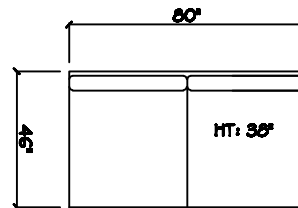

John Michael  
Designs

8800 SERIES

Estate Sofa

Bench Sofa

Sofa

Chair 1/2 Chaise

Chair 1/2

1 - Arm Sofa (LAF or RAF)

1 - Arm XL Chaise (LAF or RAF)

1 - Arm Chair 1/2

Armless Sofa

Armless Chair 1/2

Corner

Dimensions are approximate with a variance of 1" to 3"