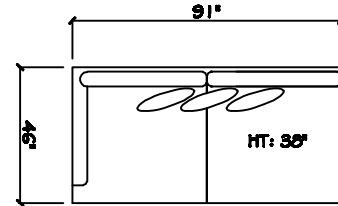

John Michael  
Designs

8800 SERIES

Estate Sofa

Bench Sofa

Sofa

Chair 1/2 Chaise

Chair 1/2

1 - Arm Sofa (LAF or RAF)

1 - Arm XL Chaise (LAF or RAF)

1 - Arm Chair 1/2

Armless Sofa

Armless Chair 1/2

Corner

Dimensions are approximate with a variance of 1" to 3"