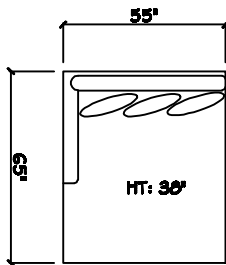

John Michael  
Designs

8800 SERIES

Estate Sofa

Bench Sofa

Sofa

Chair 1/2 Chaise

Chair 1/2

1 - Arm Sofa (LAF or RAF)

1 - Arm XL Chaise (LAF or RAF)

1 - Arm Chair 1/2

Armless Sofa

Armless Chair 1/2

Corner

Dimensions are approximate with a variance of 1" to 3"