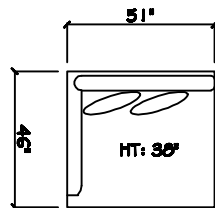

John Michael  
Designs

8800 SERIES

Estate Sofa

Bench Sofa

Sofa

Chair 1/2 Chaise

Chair 1/2

1 - Arm Sofa (LAF or RAF)

1 - Arm XL Chaise (LAF or RAF)

1 - Arm Chair 1/2

Armless Sofa

Armless Chair 1/2

Corner

Dimensions are approximate with a variance of 1" to 3"