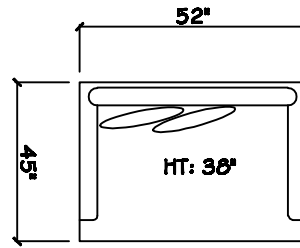

John Michael Designs

3050 SERIES

Sofa

Chair 1/2

1 - Arm Sofa (LAF or RAP)

Corner

1 - Arm Chaise (LAF or RAP)

1 - Arm Chair 1/2

Armless Sofa

Armless Chair 1/2

Dimensions are approximate with a variance of 1" to 3"