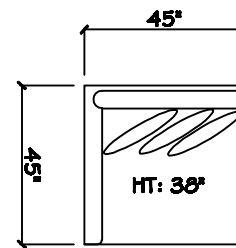

John Michael Designs

3050 SERIES

Sofa

Chair 1/2

1 - Arm Sofa (LAF or RAP)

Corner

1 - Arm Chaise (LAF or RAP)

1 - Arm Chair 1/2

Armless Sofa

Armless Chair 1/2

Dimensions are approximate with a variance of 1" to 3"