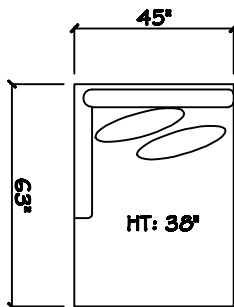

John Michael Designs

3050 SERIES

Sofa

Chair 1/2

1 - Arm Sofa (LAF or RAP)

Corner

1 - Arm Chaise (LAF or RAP)

1 - Arm Chair 1/2

Armless Sofa

Armless Chair 1/2

Dimensions are approximate with a variance of 1" to 3"