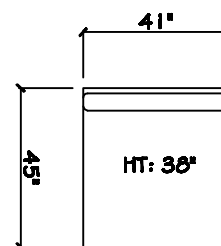

John Michael Designs

3050 SERIES

Sofa

Chair 1/2

1 - Arm Sofa (LAF or RAP)

Corner

1 - Arm Chaise (LAF or RAP)

1 - Arm Chair 1/2

Armless Sofa

Armless Chair 1/2

Dimensions are approximate with a variance of 1" to 3"