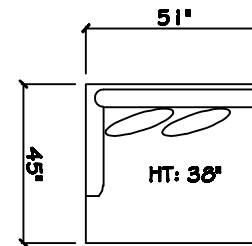

John Michael Designs

3050 SERIES

Sofa

Chair 1/2

1 - Arm Sofa (LAF or RAP)

Corner

1 - Arm Chaise (LAF or RAP)

1 - Arm Chair 1/2

Armless Sofa

Armless Chair 1/2

Dimensions are approximate with a variance of 1" to 3"