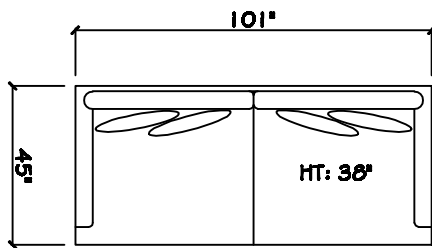

John Michael Designs

3050 SERIES

Sofa

Chair 1/2

1 - Arm Sofa (LAF or RAP)

Corner

1 - Arm Chaise (LAF or RAP)

1 - Arm Chair 1/2

Armless Sofa

Armless Chair 1/2

Dimensions are approximate with a variance of 1" to 3"