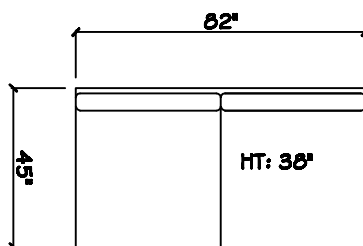

John Michael Designs

3050 SERIES

Sofa

Chair 1/2

1 - Arm Sofa (LAF or RAP)

Corner

1 - Arm Chaise (LAF or RAP)

1 - Arm Chair 1/2

Armless Sofa

Armless Chair 1/2

Dimensions are approximate with a variance of 1" to 3"