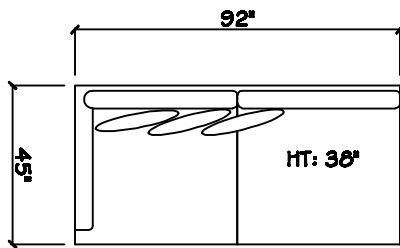

John Michael Designs

3050 SERIES

Sofa

Chair 1/2

1 - Arm Sofa (LAF or RAP)

Corner

1 - Arm Chaise (LAF or RAP)

1 - Arm Chair 1/2

Armless Sofa

Armless Chair 1/2

Dimensions are approximate with a variance of 1" to 3"