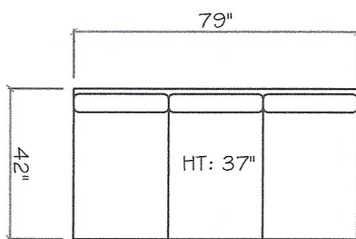

John Michael Designs

900 SERIES

900A - WITH ANTIQUE NAILHEADS
 900P - WITH PEWTER NAILHEADS
 900AII - WITH ANTIQUE NAILHEADS - 2 TONE
 900PII - WITH PEWTER NAILHEADS - 2 TONE

Sofa

Love Seat

Chair

Armless Sofa

Armless Love Seat

Armless Chair

1 - Arm Chaise (LAF or RAF)

1 - Arm Sofa (LAF or RAF)

1 - Arm Love Seat (LAF or RAF)

Tuxedo Sofa (LAF or RAF)

Corner

Dimensions are approximate with a variance of 1" to 3"