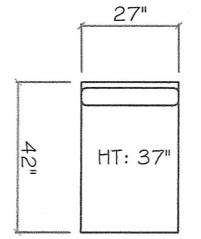

Armless Love Seat

Armless Chair

1 - Arm Chaise (LAF or RAF)

1 - Arm Sofa (LAF or RAF)

1 - Arm Love Seat (LAF or RAF)

Tuxedo Sofa (LAF or RAF)

Corner

Dimensions are approximate with a variance of 1" to 3"