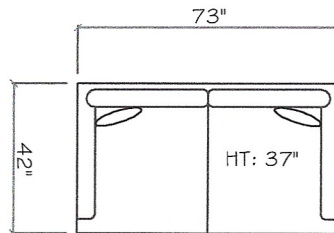

John Michael Designs

900 SERIES

900A - WITH ANTIQUE NAILHEADS
900P - WITH PEWTER NAILHEADS
900AII - WITH ANTIQUE NAILHEADS - 2 TONE
900PII - WITH PEWTER NAILHEADS - 2 TONE

Love Seat

Dimensions are approximate with a variance of 1" to 3"