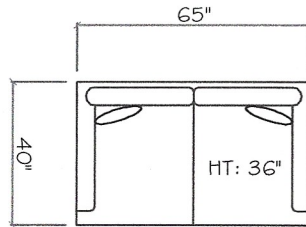

John Michael Designs

950 SERIES

Sofa

Love Seat

Chair 1/2

Tuxedo Sofa (LAF or RAF)

1 - Arm Apt Sofa (LAF or RAF)

Corner

1 - Arm Sofa (LAF or RAF)

1 - Arm Love Seat

Armless Sofa

1 - Arm Chaise (LAF or RAF)

62\"/>

Armless Chair

Armless Love Seat

Dimensions are approximate with a variance of 1" to 3"