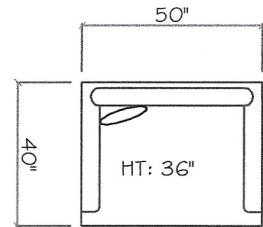

John Michael Designs

950 SERIES

Sofa

Love Seat

Chair 1/2

Tuxedo Sofa (LAF or RAF)

1 - Arm Apt Sofa (LAF or RAF)

Corner

1 - Arm Sofa (LAF or RAF)

1 - Arm Love Seat

Armless Sofa

1 - Arm Chaise (LAF or RAF)

62\"/>

Armless Chair

Armless Love Seat

Dimensions are approximate with a variance of 1" to 3"