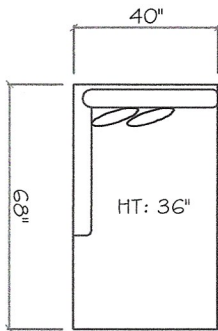

John Michael Designs

950 SERIES

Sofa

Love Seat

Chair 1/2

Tuxedo Sofa (LAF or RAF)

1 - Arm Apt Sofa (LAF or RAF)

Corner

1 - Arm Sofa (LAF or RAF)

1 - Arm Love Seat

Armless Sofa

1 - Arm Chaise (LAF or RAF)

62\"/>

Armless Chair

Armless Love Seat

Dimensions are approximate with a variance of 1" to 3"