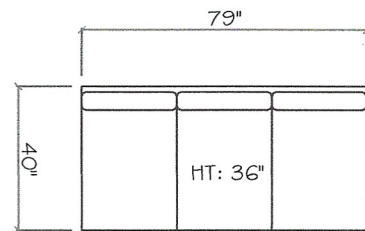

John Michael Designs

950 SERIES

Sofa

Love Seat

Chair 1/2

Tuxedo Sofa (LAF or RAF)

1 - Arm Apt Sofa (LAF or RAF)

Corner

1 - Arm Sofa (LAF or RAF)

1 - Arm Love Seat

Armless Sofa

1 - Arm Chaise (LAF or RAF)

62\"/>

Armless Chair

Armless Love Seat

Dimensions are approximate with a variance of 1" to 3"