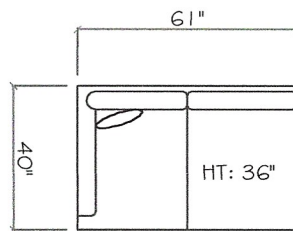

John Michael Designs

950 SERIES

Sofa

Love Seat

Chair 1/2

Tuxedo Sofa (LAF or RAF)

1 - Arm Apt Sofa (LAF or RAF)

Corner

1 - Arm Sofa (LAF or RAF)

1 - Arm Love Seat

Armless Sofa

1 - Arm Chaise (LAF or RAF)

62\"/>

Armless Chair

Armless Love Seat

Dimensions are approximate with a variance of 1" to 3"