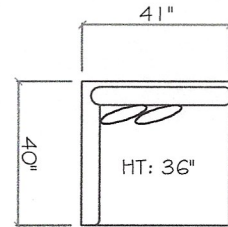

John Michael Designs

950 SERIES

Sofa

Love Seat

Chair 1/2

Tuxedo Sofa (LAF or RAF)

1 - Arm Apt Sofa (LAF or RAF)

Corner

1 - Arm Sofa (LAF or RAF)

1 - Arm Love Seat

Armless Sofa

1 - Arm Chaise (LAF or RAF)

62\"/>

Armless Chair

Armless Love Seat

Dimensions are approximate with a variance of 1" to 3"