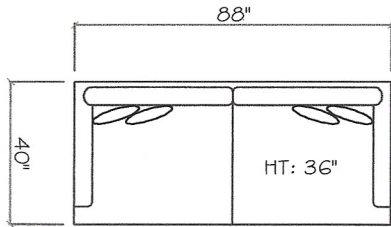

John Michael Designs

950 SERIES

Sofa

Love Seat

Chair 1/2

Tuxedo Sofa (LAF or RAF)

1 - Arm Apt Sofa (LAF or RAF)

Corner

1 - Arm Sofa (LAF or RAF)

1 - Arm Love Seat

Armless Sofa

1 - Arm Chaise (LAF or RAF)

62\"/>

Armless Chair

Armless Love Seat

Dimensions are approximate with a variance of 1" to 3"