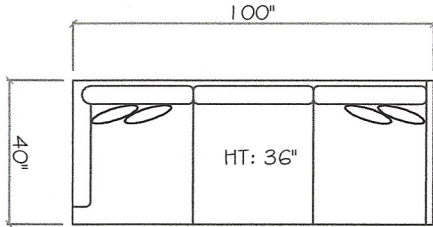

John Michael Designs

950 SERIES

Sofa

Love Seat

Chair 1/2

Tuxedo Sofa (LAF or RAF)

1 - Arm Apt Sofa (LAF or RAF)

Corner

1 - Arm Sofa (LAF or RAF)

1 - Arm Love Seat

Armless Sofa

1 - Arm Chaise (LAF or RAF)

62\"/>

Armless Chair

Armless Love Seat

Dimensions are approximate with a variance of 1" to 3"