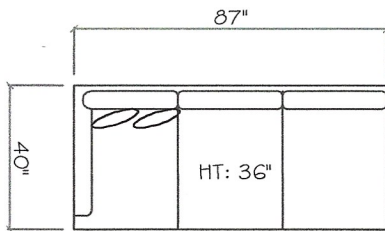

John Michael Designs

950 SERIES

Sofa

Love Seat

Chair 1/2

Tuxedo Sofa (LAF or RAF)

1 - Arm Apt Sofa (LAF or RAF)

Corner

1 - Arm Sofa (LAF or RAF)

1 - Arm Love Seat

Armless Sofa

1 - Arm Chaise (LAF or RAF)

62\"/>

Armless Chair

Armless Love Seat

Dimensions are approximate with a variance of 1" to 3"