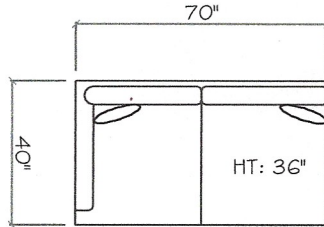

John Michael Designs

950 SERIES

Sofa

Love Seat

Chair 1/2

Tuxedo Sofa (LAF or RAF)

1 - Arm Apt Sofa (LAF or RAF)

Corner

1 - Arm Sofa (LAF or RAF)

1 - Arm Love Seat

Armless Sofa

1 - Arm Chaise (LAF or RAF)

62\"/>

Armless Chair

Armless Love Seat

Dimensions are approximate with a variance of 1" to 3"