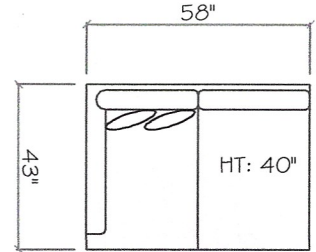

## 9600 SERIES

9600A  
9600P  
9600IIA  
9600IIP

Sofa

Love Seat

Chair 1/2

Tuxedo Sofa (LAF or RAF)

1 - Arm Sofa (LAF or RAF)

1 - Arm Love Seat (LAF or RAF)

Armless Sofa

Armless Love Seat

Armless Chair

Corner

1 - Arm Chaise (LAF or RAF)

Dimensions are approximate with a variance of 1" to 3"