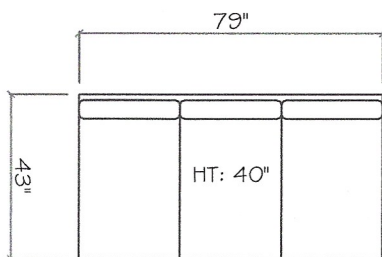

## 9600 SERIES

9600A  
9600P  
9600IIA  
9600IIP

Sofa

Love Seat

Chair 1/2

Tuxedo Sofa (LAF or RAF)

1 - Arm Sofa (LAF or RAF)

1 - Arm Love Seat (LAF or RAF)

Armless Sofa

Armless Love Seat

Armless Chair

Corner

1 - Arm Chaise (LAF or RAF)

Dimensions are approximate with a variance of 1" to 3"