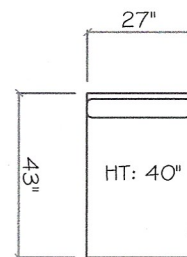

## 9600 SERIES

9600A  
9600P  
9600IIA  
9600IIP

Sofa

Love Seat

Chair 1/2

Tuxedo Sofa (LAF or RAF)

1 - Arm Sofa (LAF or RAF)

1 - Arm Love Seat (LAF or RAF)

Armless Sofa

Armless Love Seat

Armless Chair

Corner

1 - Arm Chaise (LAF or RAF)

Dimensions are approximate with a variance of 1" to 3"