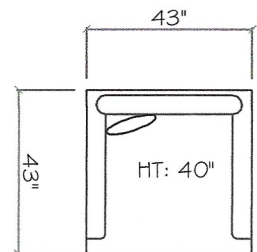

## 9600 SERIES

9600A  
9600P  
9600IIA  
9600IIP

Sofa

Love Seat

Chair 1/2

Tuxedo Sofa (LAF or RAF)

1 - Arm Sofa (LAF or RAF)

1 - Arm Love Seat (LAF or RAF)

Armless Sofa

Armless Love Seat

Armless Chair

Corner

1 - Arm Chaise (LAF or RAF)

Dimensions are approximate with a variance of 1" to 3"