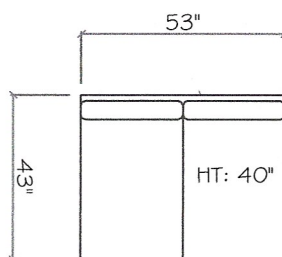

## 9600 SERIES

9600A  
9600P  
9600IIA  
9600IIP

Sofa

Love Seat

Chair 1/2

Tuxedo Sofa (LAF or RAF)

1 - Arm Sofa (LAF or RAF)

1 - Arm Love Seat (LAF or RAF)

Armless Sofa

Armless Love Seat

Armless Chair

Corner

1 - Arm Chaise (LAF or RAF)

Dimensions are approximate with a variance of 1" to 3"