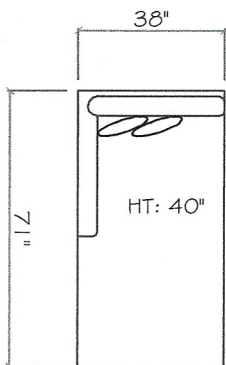

## 9600 SERIES

9600A  
9600P  
9600IIA  
9600IIP

Sofa

Love Seat

Chair 1/2

Tuxedo Sofa (LAF or RAF)

1 - Arm Sofa (LAF or RAF)

1 - Arm Love Seat (LAF or RAF)

Armless Sofa

Armless Love Seat

Armless Chair

Corner

1 - Arm Chaise (LAF or RAF)

Dimensions are approximate with a variance of 1" to 3"