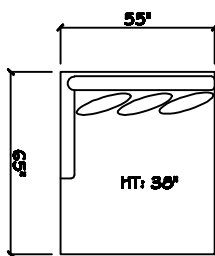

John Michael  
Designs

8800 SERIES

Estate Sofa

Bench Sofa

Sofa

Chair 1/2 Chaise

Chair 1/2

1 - Arm Sofa (LAF or RAF)

1 - Arm XL Chaise (LAF or RAF)

1 - Arm Chair 1/2

Armless Sofa

Armless Chair 1/2

Armless Bench Love Seat (LAF or RAF)

Corner

40 x 40 Bumper Ottoman

Dimensions are approximate with a variance of 1" to 3"