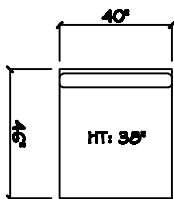

John Michael  
Designs

8800 SERIES

Estate Sofa

Bench Sofa

Sofa

Chair 1/2 Chaise

Chair 1/2

1 - Arm Sofa (LAF or RAF)

1 - Arm XL Chaise (LAF or RAF)

1 - Arm Chair 1/2

Armless Sofa

Armless Chair 1/2

Armless Bench Love Seat (LAF or RAF)

Corner

40 x 40 Bumper Ottoman

Dimensions are approximate with a variance of 1" to 3"