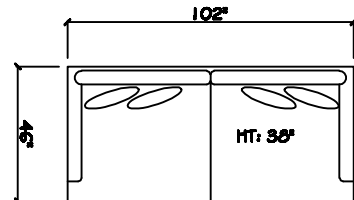

John Michael  
Designs

8800 SERIES

Estate Sofa

Bench Sofa

Sofa

Chair 1/2 Chaise

Chair 1/2

1 - Arm Sofa (LAF or RAF)

1 - Arm XL Chaise (LAF or RAF)

1 - Arm Chair 1/2

Armless Sofa

Armless Chair 1/2

Armless Bench Love Seat (LAF or RAF)

Corner

40 x 40 Bumper Ottoman

Dimensions are approximate with a variance of 1" to 3"