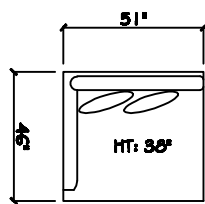

John Michael  
Designs

8800 SERIES

Estate Sofa

Bench Sofa

Sofa

Chair 1/2 Chaise

Chair 1/2

1 - Arm Sofa (LAF or RAF)

1 - Arm XL Chaise (LAF or RAF)

1 - Arm Chair 1/2

Armless Sofa

Armless Chair 1/2

Armless Bench Love Seat (LAF or RAF)

Corner

40 x 40 Bumper Ottoman

Dimensions are approximate with a variance of 1" to 3"