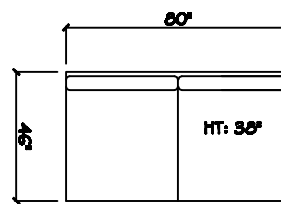

John Michael  
Designs

8800 SERIES

Estate Sofa

Bench Sofa

Sofa

Chair 1/2 Chaise

Chair 1/2

1 - Arm Sofa (LAF or RAF)

1 - Arm XL Chaise (LAF or RAF)

1 - Arm Chair 1/2

Armless Sofa

Armless Chair 1/2

Armless Bench Love Seat (LAF or RAF)

Corner

40 x 40 Bumper Ottoman

Dimensions are approximate with a variance of 1" to 3"