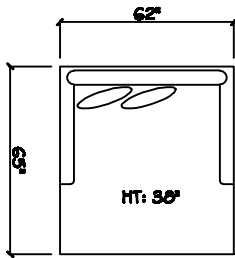

John Michael  
Designs

8800 SERIES

Estate Sofa

Bench Sofa

Sofa

Chair 1/2 Chaise

Chair 1/2

1 - Arm Sofa (LAF or RAF)

1 - Arm XL Chaise (LAF or RAF)

1 - Arm Chair 1/2

Armless Sofa

Armless Chair 1/2

Armless Bench Love Seat (LAF or RAF)

Corner

40 x 40 Bumper Ottoman

Dimensions are approximate with a variance of 1" to 3"