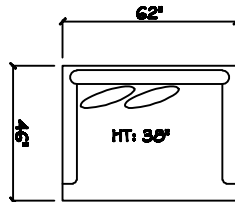

John Michael  
Designs

8800 SERIES

Estate Sofa

Bench Sofa

Sofa

Chair 1/2 Chaise

Chair 1/2

1 - Arm Sofa (LAF or RAF)

1 - Arm XL Chaise (LAF or RAF)

1 - Arm Chair 1/2

Armless Sofa

Armless Chair 1/2

Armless Bench Love Seat (LAF or RAF)

Corner

40 x 40 Bumper Ottoman

Dimensions are approximate with a variance of 1" to 3"