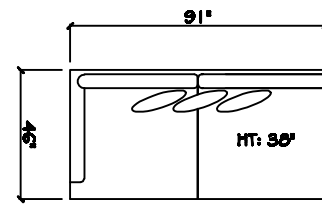

John Michael  
Designs

8800 SERIES

Estate Sofa

Bench Sofa

Sofa

Chair 1/2 Chaise

Chair 1/2

1 - Arm Sofa (LAF or RAF)

1 - Arm XL Chaise (LAF or RAF)

1 - Arm Chair 1/2

Armless Sofa

Armless Chair 1/2

Armless Bench Love Seat (LAF or RAF)

Corner

40 x 40 Bumper Ottoman

Dimensions are approximate with a variance of 1" to 3"