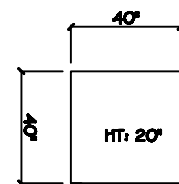

1 - Arm XL Chaise (LAF or RAF)

1 - Arm Chair 1/2

Armless Sofa

Armless Chair 1/2

Armless Bench Love Seat (LAF or RAF)

Corner

40 x 40 Bumper Ottoman

Dimensions are approximate with a variance of 1" to 3"