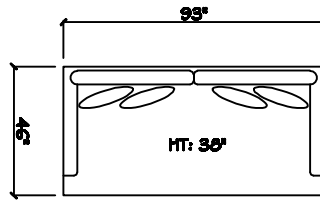

John Michael  
Designs

8800 SERIES

Estate Sofa

Bench Sofa

Sofa

Chair 1/2 Chaise

Chair 1/2

1 - Arm Sofa (LAF or RAF)

1 - Arm XL Chaise (LAF or RAF)

1 - Arm Chair 1/2

Armless Sofa

Armless Chair 1/2

Armless Bench Love Seat (LAF or RAF)

Corner

40 x 40 Bumper Ottoman

Dimensions are approximate with a variance of 1" to 3"