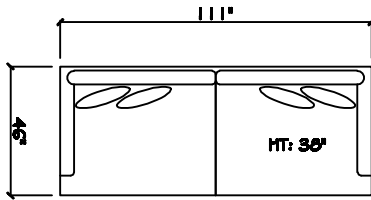

John Michael  
Designs

8800 SERIES

Estate Sofa

Bench Sofa

Sofa

Chair 1/2 Chaise

Chair 1/2

1 - Arm Sofa (LAF or RAF)

1 - Arm XL Chaise (LAF or RAF)

1 - Arm Chair 1/2

Armless Sofa

Armless Chair 1/2

Armless Bench Love Seat (LAF or RAF)

Corner

40 x 40 Bumper Ottoman

Dimensions are approximate with a variance of 1" to 3"