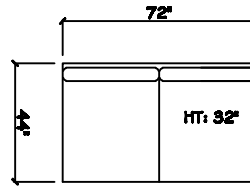

Swivel Chair 1/2

1 - Arm Tux Sofa (LAF or RAF)

1 - Arm Estate Sofa (LAF or RAF)

1 - Arm Apt Sofa (LAF or RAF)

1 - Arm Love Seat

1 - Arm Chair 1/2

1 - Arm Chaise (LAF or RAF)

Corner

Cuddle Corner

Armless Sofa

Armless Chair 1/2

Dimensions are approximate with a variance of 1" to 3"