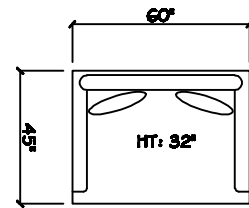

John Michael
Designs

1700 SERIES

Estate Sofa

Sofa

Bench Love Seat

Swivel Chair 1/2

Chair 1/2

1 - Arm Bench Tuft Sofa (LAF or RAF)

1 - Arm Sofa (LAF or RAF)

1 - Arm Chaise (LAF or RAF)

1 - Arm Bench Love Seat (LAF or RAF)

1 - Arm Chair 1/2

Armless Sofa

Armless Bench Love Seat

Armless Chair 1/2

Corner

Cuddle Corner

Dimensions are approximate with a variance of 1" to 3"