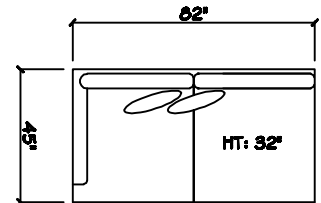

John Michael
Designs

1700 SERIES

Estate Sofa

Sofa

Bench Love Seat

Swivel Chair 1/2

Chair 1/2

1 - Arm Bench Tuft Sofa (LAF or RAF)

1 - Arm Sofa (LAF or RAF)

1 - Arm Chaise (LAF or RAF)

1 - Arm Bench Love Seat (LAF or RAF)

1 - Arm Chair 1/2

Armless Sofa

Armless Bench Love Seat

Armless Chair 1/2

Corner

Cuddle Corner

Dimensions are approximate with a variance of 1" to 3"