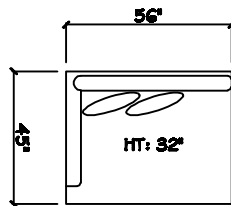

John Michael
Designs

1700 SERIES

Estate Sofa

Sofa

Bench Love Seat

Swivel Chair 1/2

Chair 1/2

1 - Arm Bench Tuft Sofa (LAF or RAF)

1 - Arm Sofa (LAF or RAF)

1 - Arm Chaise (LAF or RAF)

1 - Arm Bench Love Seat (LAF or RAF)

1 - Arm Chair 1/2

Armless Sofa

Armless Bench Love Seat

Armless Chair 1/2

Corner

Cuddle Corner

Dimensions are approximate with a variance of 1" to 3"