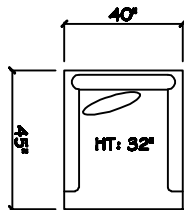

John Michael
Designs

1700 SERIES

Estate Sofa

Sofa

Bench Love Seat

Swivel Chair 1/2

Chair 1/2

1 - Arm Bench Tuft Sofa (LAF or RAF)

1 - Arm Sofa (LAF or RAF)

1 - Arm Chaise (LAF or RAF)

1 - Arm Bench Love Seat (LAF or RAF)

1 - Arm Chair 1/2

Armless Sofa

Armless Bench Love Seat

Armless Chair 1/2

Corner

Cuddle Corner

Dimensions are approximate with a variance of 1" to 3"