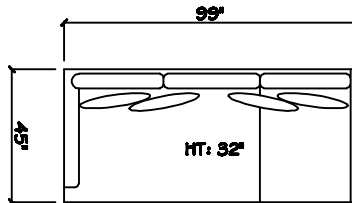

John Michael
Designs

1700 SERIES

Estate Sofa

Sofa

Bench Love Seat

Swivel Chair 1/2

Chair 1/2

1 - Arm Bench Tuft Sofa (LAF or RAF)

1 - Arm Sofa (LAF or RAF)

1 - Arm Chaise (LAF or RAF)

1 - Arm Bench Love Seat (LAF or RAF)

1 - Arm Chair 1/2

Armless Sofa

Armless Bench Love Seat

Armless Chair 1/2

Corner

Cuddle Corner

Dimensions are approximate with a variance of 1" to 3"