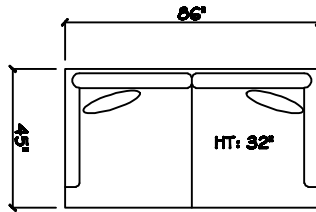

John Michael
Designs

1700 SERIES

Estate Sofa

Sofa

Bench Love Seat

Swivel Chair 1/2

Chair 1/2

1 - Arm Bench Tuft Sofa (LAF or RAF)

1 - Arm Sofa (LAF or RAF)

1 - Arm Chaise (LAF or RAF)

1 - Arm Bench Love Seat (LAF or RAF)

1 - Arm Chair 1/2

Armless Sofa

Armless Bench Love Seat

Armless Chair 1/2

Corner

Cuddle Corner

Dimensions are approximate with a variance of 1" to 3"