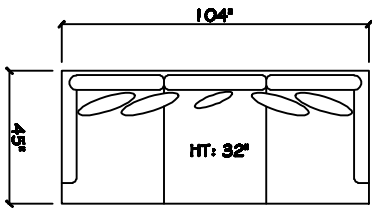

John Michael
Designs

1700 SERIES

Estate Sofa

Sofa

Bench Love Seat

Swivel Chair 1/2

Chair 1/2

1 - Arm Bench Tuft Sofa (LAF or RAF)

1 - Arm Sofa (LAF or RAF)

1 - Arm Chaise (LAF or RAF)

1 - Arm Bench Love Seat (LAF or RAF)

1 - Arm Chair 1/2

Armless Sofa

Armless Bench Love Seat

Armless Chair 1/2

Corner

Cuddle Corner

Dimensions are approximate with a variance of 1" to 3"