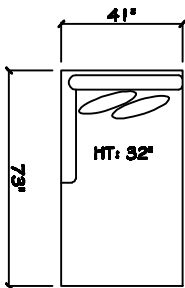

John Michael
Designs

1700 SERIES

Estate Sofa

Sofa

Bench Love Seat

Swivel Chair 1/2

Chair 1/2

1 - Arm Bench Tuft Sofa (LAF or RAF)

1 - Arm Sofa (LAF or RAF)

1 - Arm Chaise (LAF or RAF)

1 - Arm Bench Love Seat (LAF or RAF)

1 - Arm Chair 1/2

Armless Sofa

Armless Bench Love Seat

Armless Chair 1/2

Corner

Cuddle Corner

Dimensions are approximate with a variance of 1" to 3"