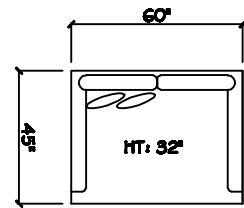

John Michael
Designs

1780 Tripoli

Estate Bench Sofa

Bench Sofa

Bench Love Seat (LAF or RAF)

1 - Arm Full Bench Tuft Sofa (LAF or RAF)

1 - Arm Bench Sofa (LAF or RAF)

Chair 1/2

1 - Arm Chair 1/2

1 - Arm Chaise (LAF or RAF)

1 - Arm Bench Love Seat (LAF or RAF)

Armless Bench Sofa

Swivel Chair 1/2

Armless Bench Love Seat

Armless Chair 1/2

Corner

Cuddle Corner

Dimensions are approximate with a variance of 1" to 3"