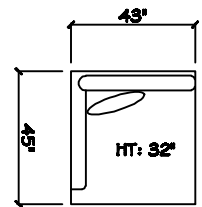

John Michael
Designs

1780 Tripoli

Estate Bench Sofa

Bench Sofa

Bench Love Seat (LAF or RAF)

1 - Arm Full Bench Tuft Sofa (LAF or RAF)

1 - Arm Bench Sofa (LAF or RAF)

Chair 1/2

1 - Arm Chair 1/2

1 - Arm Chaise (LAF or RAF)

1 - Arm Bench Love Seat (LAF or RAF)

Armless Bench Sofa

Swivel Chair 1/2

Armless Bench Love Seat

Armless Chair 1/2

Corner

Cuddle Corner

Dimensions are approximate with a variance of 1" to 3"