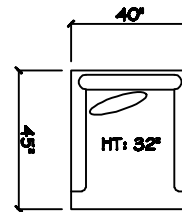

John Michael
Designs

1780 Tripoli

Estate Bench Sofa

Bench Sofa

Bench Love Seat (LAF or RAF)

1 - Arm Full Bench Tuft Sofa (LAF or RAF)

1 - Arm Bench Sofa (LAF or RAF)

Chair 1/2

1 - Arm Chair 1/2

1 - Arm Chaise (LAF or RAF)

1 - Arm Bench Love Seat (LAF or RAF)

Armless Bench Sofa

Swivel Chair 1/2

Armless Bench Love Seat

Armless Chair 1/2

Corner

Cuddle Corner

Dimensions are approximate with a variance of 1" to 3"