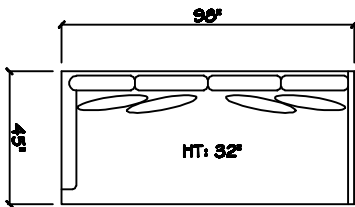

John Michael
Designs

1780 Tripoli

Estate Bench Sofa

Bench Sofa

Bench Love Seat (LAF or RAF)

1 - Arm Full Bench Tuft Sofa (LAF or RAF)

1 - Arm Bench Sofa (LAF or RAF)

Chair 1/2

1 - Arm Chair 1/2

1 - Arm Chaise (LAF or RAF)

1 - Arm Bench Love Seat (LAF or RAF)

Armless Bench Sofa

Swivel Chair 1/2

Armless Bench Love Seat

Armless Chair 1/2

Corner

Cuddle Corner

Dimensions are approximate with a variance of 1" to 3"