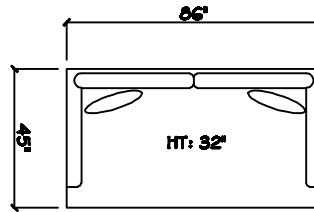

John Michael
Designs

1780 Tripoli

Estate Bench Sofa

Bench Sofa

Bench Love Seat (LAF or RAF)

1 - Arm Full Bench Tuft Sofa (LAF or RAF)

1 - Arm Bench Sofa (LAF or RAF)

Chair 1/2

1 - Arm Chair 1/2

1 - Arm Chaise (LAF or RAF)

1 - Arm Bench Love Seat (LAF or RAF)

Armless Bench Sofa

Swivel Chair 1/2

Armless Bench Love Seat

Armless Chair 1/2

Corner

Cuddle Corner

Dimensions are approximate with a variance of 1" to 3"