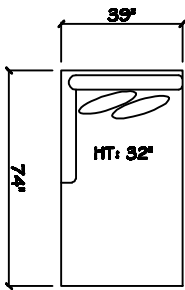

John Michael
Designs

1780 Tripoli

Estate Bench Sofa

Bench Sofa

Bench Love Seat (LAF or RAF)

1 - Arm Full Bench Tuft Sofa (LAF or RAF)

1 - Arm Bench Sofa (LAF or RAF)

Chair 1/2

1 - Arm Chair 1/2

1 - Arm Chaise (LAF or RAF)

1 - Arm Bench Love Seat (LAF or RAF)

Armless Bench Sofa

Swivel Chair 1/2

Armless Bench Love Seat

Armless Chair 1/2

Corner

Cuddle Corner

Dimensions are approximate with a variance of 1" to 3"