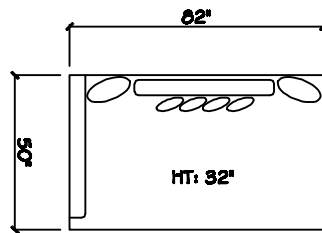

John Michael
Designs

5250 SERIES

Estate Sofa

Bench Sofa

Chair 1/2

Chair 1/2 Chaise

1 - Arm Bench Sofa (LAF or RAF)

1 - Arm Bench Love Seat

Armless Bench Sofa

1 - Arm XL Chaise (LAF or RAF)

Armless XL Chaise (LAF or RAF)

Armless Bench Love Seat

Corner

Dimensions are approximate with a variance of 1" to 3"