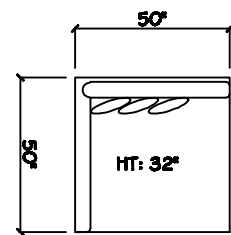

Armless Bench Sofa

1 - Arm XL Chaise (LAF or RAF)

Armless XL Chaise (LAF or RAF)

Armless Bench Love Seat

Corner

Dimensions are approximate with a variance of 1" to 3"