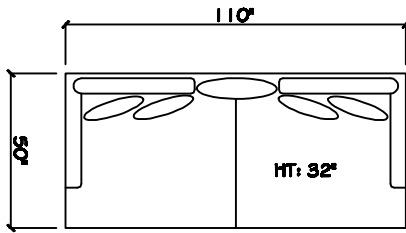

John Michael
Designs

5250 SERIES

Estate Sofa

Bench Sofa

Chair 1/2

Chair 1/2 Chaise

1 - Arm Bench Sofa (LAF or RAF)

1 - Arm Bench Love Seat

Armless Bench Sofa

1 - Arm XL Chaise (LAF or RAF)

Armless XL Chaise (LAF or RAF)

Armless Bench Love Seat

Corner

Dimensions are approximate with a variance of 1" to 3"