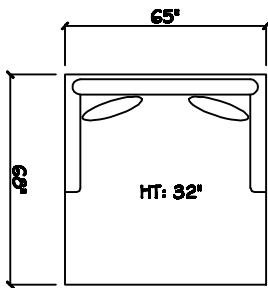

John Michael
Designs

5250 SERIES

Estate Sofa

Bench Sofa

Chair 1/2

Chair 1/2 Chaise

1 - Arm Bench Sofa (LAF or RAF)

1 - Arm Bench Love Seat

Armless Bench Sofa

1 - Arm XL Chaise (LAF or RAF)

Armless XL Chaise (LAF or RAF)

Armless Bench Love Seat

Corner

Dimensions are approximate with a variance of 1" to 3"