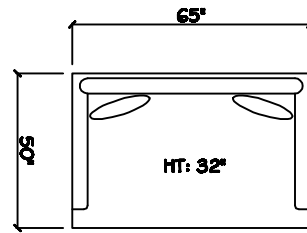

John Michael
Designs

5250 SERIES

Estate Sofa

Bench Sofa

Chair 1/2

Chair 1/2 Chaise

1 - Arm Bench Sofa (LAF or RAF)

1 - Arm Bench Love Seat

Armless Bench Sofa

1 - Arm XL Chaise (LAF or RAF)

Armless XL Chaise (LAF or RAF)

Armless Bench Love Seat

Corner

Dimensions are approximate with a variance of 1" to 3"