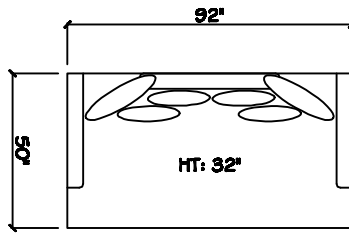

John Michael
Designs

5250 SERIES

Estate Sofa

Bench Sofa

Chair 1/2

Chair 1/2 Chaise

1 - Arm Bench Sofa (LAF or RAF)

1 - Arm Bench Love Seat

Armless Bench Sofa

1 - Arm XL Chaise (LAF or RAF)

Armless XL Chaise (LAF or RAF)

Armless Bench Love Seat

Corner

Dimensions are approximate with a variance of 1" to 3"