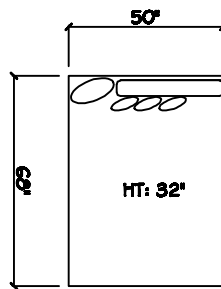

John Michael
Designs

5250 SERIES

Estate Sofa

Bench Sofa

Chair 1/2

Chair 1/2 Chaise

1 - Arm Bench Sofa (LAF or RAF)

1 - Arm Bench Love Seat

Armless Bench Sofa

1 - Arm XL Chaise (LAF or RAF)

Armless XL Chaise (LAF or RAF)

Armless Bench Love Seat

Corner

Dimensions are approximate with a variance of 1" to 3"