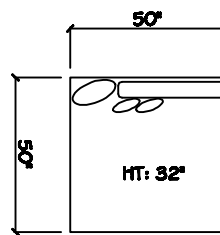

John Michael
Designs

5250 SERIES

Estate Sofa

Bench Sofa

Chair 1/2

Chair 1/2 Chaise

1 - Arm Bench Sofa (LAF or RAF)

1 - Arm Bench Love Seat

Armless Bench Sofa

1 - Arm XL Chaise (LAF or RAF)

Armless XL Chaise (LAF or RAF)

Armless Bench Love Seat

Corner

Dimensions are approximate with a variance of 1" to 3"