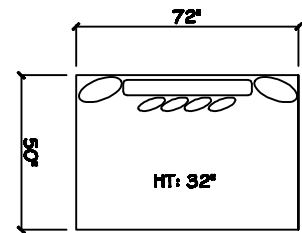

John Michael
Designs

5250 SERIES

Estate Sofa

Bench Sofa

Chair 1/2

Chair 1/2 Chaise

1 - Arm Bench Sofa (LAF or RAF)

1 - Arm Bench Love Seat

Armless Bench Sofa

1 - Arm XL Chaise (LAF or RAF)

Armless XL Chaise (LAF or RAF)

Armless Bench Love Seat

Corner

Dimensions are approximate with a variance of 1" to 3"