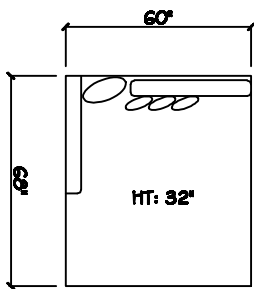

John Michael
Designs

5250 SERIES

Estate Sofa

Bench Sofa

Chair 1/2

Chair 1/2 Chaise

1 - Arm Bench Sofa (LAF or RAF)

1 - Arm Bench Love Seat

Armless Bench Sofa

1 - Arm XL Chaise (LAF or RAF)

Armless XL Chaise (LAF or RAF)

Armless Bench Love Seat

Corner

Dimensions are approximate with a variance of 1" to 3"