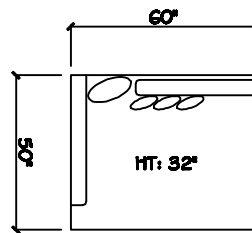

John Michael
Designs

5250 SERIES

Estate Sofa

Bench Sofa

Chair 1/2

Chair 1/2 Chaise

1 - Arm Bench Sofa (LAF or RAF)

1 - Arm Bench Love Seat

Armless Bench Sofa

1 - Arm XL Chaise (LAF or RAF)

Armless XL Chaise (LAF or RAF)

Armless Bench Love Seat

Corner

Dimensions are approximate with a variance of 1" to 3"