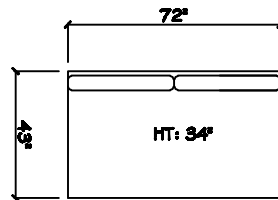

John Michael  
Designs

5080 Fiji

Estate Bench Sofa

Bench Sofa

Chair 1/2

Swivel Chair 1/2

1 - Arm Bench Sofa (LAF or RAF)

1 - Arm Full Bench Tuft (LAF or RAF)

1 - Arm Chaise (LAF or RAF)

Armless Bench Sofa

1 - Arm Chair 1/2 (LAF or RAF)

Armless Chair 1/2

Corner

Dimensions are approximate with a variance of 1" to 3"