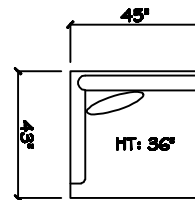

John Michael  
Designs

5080 Fiji

Estate Bench Sofa

Bench Sofa

Chair 1/2

Swivel Chair 1/2

1 - Arm Bench Sofa (LAF or RAF)

1 - Arm Full Bench Tuft (LAF or RAF)

1 - Arm Chaise (LAF or RAF)

Armless Bench Sofa

1 - Arm Chair 1/2 (LAF or RAF)

Armless Chair 1/2

Corner

Dimensions are approximate with a variance of 1" to 3"