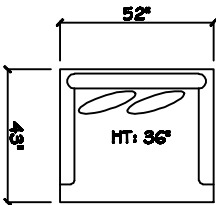

John Michael  
Designs

5080 Fiji

Estate Bench Sofa

Bench Sofa

Chair 1/2

Swivel Chair 1/2

1 - Arm Bench Sofa (LAF or RAF)

1 - Arm Full Bench Tuft (LAF or RAF)

1 - Arm Chaise (LAF or RAF)

Armless Bench Sofa

1 - Arm Chair 1/2 (LAF or RAF)

Armless Chair 1/2

Corner

Dimensions are approximate with a variance of 1" to 3"