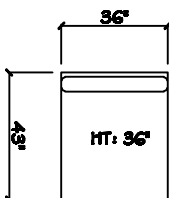

John Michael  
Designs

5080 Fiji

Estate Bench Sofa

Bench Sofa

Chair 1/2

Swivel Chair 1/2

1 - Arm Bench Sofa (LAF or RAF)

1 - Arm Full Bench Tuft (LAF or RAF)

1 - Arm Chaise (LAF or RAF)

Armless Bench Sofa

1 - Arm Chair 1/2 (LAF or RAF)

Armless Chair 1/2

Corner

Dimensions are approximate with a variance of 1" to 3"