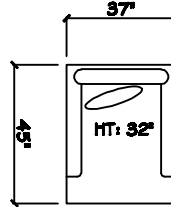

John Michael
Designs

1080 Belize

Bench Sofa

Bench Love Seat (LAF or RAF)

Chair

Swivel Chair

1 - Arm Bench Sofa (LAF or RAF)

1 - Arm Bench Love Seat (LAF or RAF)

1 - Arm Full Bench Tuft Sofa (LAF or RAF)

1 - Arm Chair 1/2

Armless Bench Sofa

Armless Bench Love Seat

1 - Arm Chaise (LAF or RAF)

Armless Chair 1/2

Corner

Dimensions are approximate with a variance of 1" to 3"