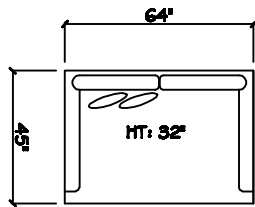

John Michael
Designs

1080 Belize

Bench Sofa

Bench Love Seat (LAF or RAF)

Chair

Swivel Chair

1 - Arm Bench Sofa (LAF or RAF)

1 - Arm Bench Love Seat (LAF or RAF)

1 - Arm Full Bench Tuft Sofa (LAF or RAF)

1 - Arm Chair 1/2

Armless Bench Sofa

Armless Bench Love Seat

1 - Arm Chaise (LAF or RAF)

Armless Chair 1/2

Corner

Dimensions are approximate with a variance of 1" to 3"