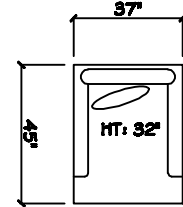

John Michael
Designs

1080 Belize

Bench Sofa

Bench Love Seat (LAF or RAF)

Chair

Swivel Chair

1 - Arm Bench Sofa (LAF or RAF)

1 - Arm Bench Love Seat (LAF or RAF)

1 - Arm Full Bench Tuft Sofa (LAF or RAF)

1 - Arm Chair 1/2

Armless Bench Sofa

Armless Bench Love Seat

1 - Arm Chaise (LAF or RAF)

Armless Chair 1/2

Corner

Dimensions are approximate with a variance of 1" to 3"