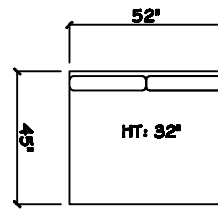

John Michael
Designs

1080 Belize

Bench Sofa

Bench Love Seat (LAF or RAF)

Chair

Swivel Chair

1 - Arm Bench Sofa (LAF or RAF)

1 - Arm Bench Love Seat (LAF or RAF)

1 - Arm Full Bench Tuft Sofa (LAF or RAF)

1 - Arm Chair 1/2

Armless Bench Sofa

Armless Bench Love Seat

1 - Arm Chaise (LAF or RAF)

Armless Chair 1/2

Corner

Dimensions are approximate with a variance of 1" to 3"