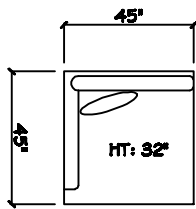

John Michael
Designs

1080 Belize

Bench Sofa

Bench Love Seat (LAF or RAF)

Chair

Swivel Chair

1 - Arm Bench Sofa (LAF or RAF)

1 - Arm Bench Love Seat (LAF or RAF)

1 - Arm Full Bench Tuft Sofa (LAF or RAF)

1 - Arm Chair 1/2

Armless Bench Sofa

Armless Bench Love Seat

1 - Arm Chaise (LAF or RAF)

Armless Chair 1/2

Corner

Dimensions are approximate with a variance of 1" to 3"