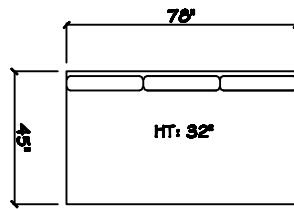

John Michael
Designs

1080 Belize

Bench Sofa

Bench Love Seat (LAF or RAF)

Chair

Swivel Chair

1 - Arm Bench Sofa (LAF or RAF)

1 - Arm Bench Love Seat (LAF or RAF)

1 - Arm Full Bench Tuft Sofa (LAF or RAF)

1 - Arm Chair 1/2

Armless Bench Sofa

Armless Bench Love Seat

1 - Arm Chaise (LAF or RAF)

Armless Chair 1/2

Corner

Dimensions are approximate with a variance of 1" to 3"