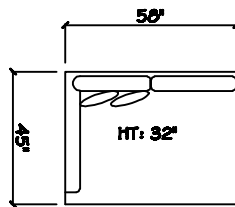

John Michael
Designs

1080 Belize

Bench Sofa

Bench Love Seat (LAF or RAF)

Chair

Swivel Chair

1 - Arm Bench Sofa (LAF or RAF)

1 - Arm Bench Love Seat (LAF or RAF)

1 - Arm Full Bench Tuft Sofa (LAF or RAF)

1 - Arm Chair 1/2

Armless Bench Sofa

Armless Bench Love Seat

1 - Arm Chaise (LAF or RAF)

Armless Chair 1/2

Corner

Dimensions are approximate with a variance of 1" to 3"