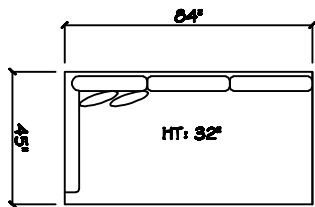

John Michael
Designs

1080 Belize

Bench Sofa

Bench Love Seat (LAF or RAF)

Chair

Swivel Chair

1 - Arm Bench Sofa (LAF or RAF)

1 - Arm Bench Love Seat (LAF or RAF)

1 - Arm Full Bench Tuft Sofa (LAF or RAF)

1 - Arm Chair 1/2

Armless Bench Sofa

Armless Bench Love Seat

1 - Arm Chaise (LAF or RAF)

Armless Chair 1/2

Corner

Dimensions are approximate with a variance of 1" to 3"