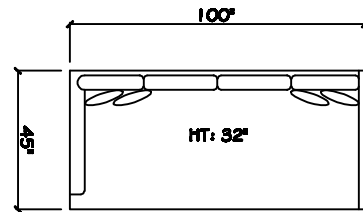

John Michael
Designs

1080 Belize

Bench Sofa

Bench Love Seat (LAF or RAF)

Chair

Swivel Chair

1 - Arm Bench Sofa (LAF or RAF)

1 - Arm Bench Love Seat (LAF or RAF)

1 - Arm Full Bench Tuft Sofa (LAF or RAF)

1 - Arm Chair 1/2

Armless Bench Sofa

Armless Bench Love Seat

1 - Arm Chaise (LAF or RAF)

Armless Chair 1/2

Corner

Dimensions are approximate with a variance of 1" to 3"