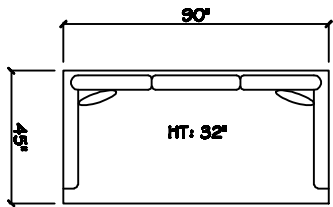

John Michael
Designs

1080 Belize

Bench Sofa

Bench Love Seat (LAF or RAF)

Chair

Swivel Chair

1 - Arm Bench Sofa (LAF or RAF)

1 - Arm Bench Love Seat (LAF or RAF)

1 - Arm Full Bench Tuft Sofa (LAF or RAF)

1 - Arm Chair 1/2

Armless Bench Sofa

Armless Bench Love Seat

1 - Arm Chaise (LAF or RAF)

Armless Chair 1/2

Corner

Dimensions are approximate with a variance of 1" to 3"