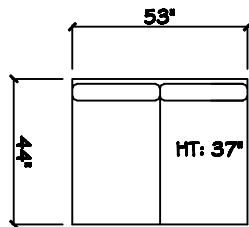

Armless Love Seat