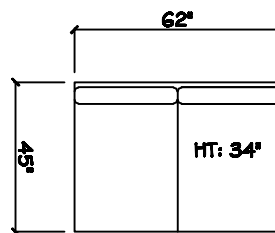

John Michael
Designs

1300 SERIES

1300

Sofa

Love Seat

Chair

1 - Arm Sofa (LAF or RAF)

1 - Arm Love Seat (LAF or RAF)

Tuxedo Sofa (LAF or RAF)

1 - Arm Chaise (LAF or RAF)

Armless Sofa

62" Armless Sofa

Armless Love Seat

1 - Arm Chair (LAF or RAF)

Armless Chair

Corner

Dimensions are approximate with a variance of 1" to 3"