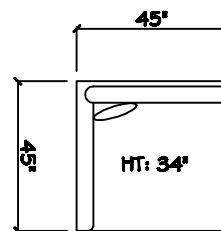

Tuxedo Sofa (LAF or RAF)

1 - Arm Chaise (LAF or RAF)

Armless Sofa

62" Armless Sofa

Armless Love Seat

1 - Arm Chair (LAF or RAF)

Armless Chair

Corner

Dimensions are approximate with a variance of 1" to 3"