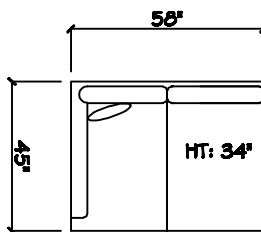

1 - Arm Love Seat (LAF or RAF)