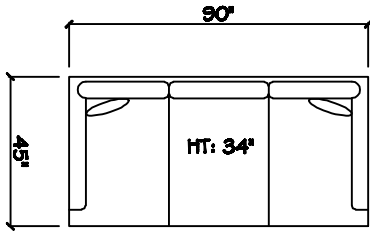

John Michael
Designs

1300 SERIES

1300

Sofa