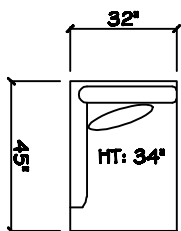

Tuxedo Sofa (LAF or RAF)

1 - Arm Chaise (LAF or RAF)

Armless Sofa

62" Armless Sofa

Armless Love Seat

1 - Arm Chair (LAF or RAF)

Armless Chair

Corner

Dimensions are approximate with a variance of 1" to 3"