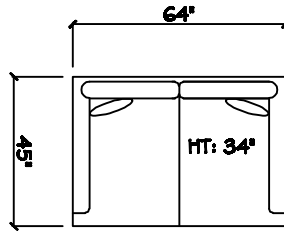

John Michael
Designs

1300 SERIES

1300

Love Seat

Dimensions are approximate with a variance of 1" to 3"