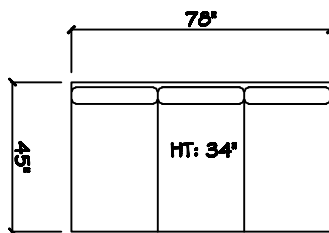

John Michael
Designs

1300 SERIES

1300

Sofa

Love Seat

Chair

1 - Arm Sofa (LAF or RAF)

1 - Arm Love Seat (LAF or RAF)

Tuxedo Sofa (LAF or RAF)

1 - Arm Chaise (LAF or RAF)

Armless Sofa

62" Armless Sofa

Armless Love Seat

1 - Arm Chair (LAF or RAF)

Armless Chair

Corner

Dimensions are approximate with a variance of 1" to 3"