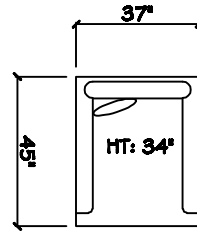

John Michael
Designs

1300 SERIES

1300

Chair

Dimensions are approximate with a variance of 1" to 3"