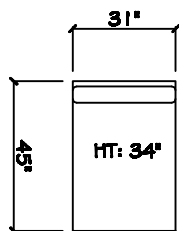

Tuxedo Sofa (LAF or RAF)

1 - Arm Chaise (LAF or RAF)

Armless Sofa

62" Armless Sofa

Armless Love Seat

1 - Arm Chair (LAF or RAF)

Armless Chair

Corner

Dimensions are approximate with a variance of 1" to 3"