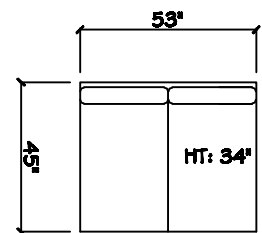

Tuxedo Sofa (LAF or RAF)

1 - Arm Chaise (LAF or RAF)

Armless Sofa

62" Armless Sofa

Armless Love Seat

1 - Arm Chair (LAF or RAF)

Armless Chair

Corner

Dimensions are approximate with a variance of 1" to 3"