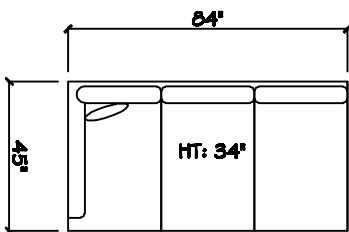

1 - Arm Sofa (LAF or RAF)