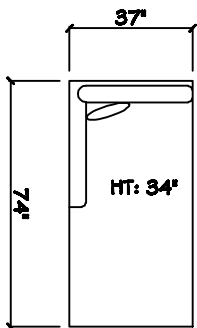

John Michael
Designs

1300 SERIES

1300

Sofa

Love Seat

Chair

1 - Arm Sofa (LAF or RAF)

1 - Arm Love Seat (LAF or RAF)

Tuxedo Sofa (LAF or RAF)

1 - Arm Chaise (LAF or RAF)

Armless Sofa

62" Armless Sofa

Armless Love Seat

1 - Arm Chair (LAF or RAF)

Armless Chair

Corner

Dimensions are approximate with a variance of 1" to 3"