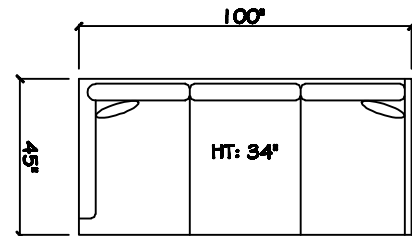

Tuxedo Sofa (LAF or RAF)

1 - Arm Chaise (LAF or RAF)

Armless Sofa

62" Armless Sofa

Armless Love Seat

1 - Arm Chair (LAF or RAF)

Armless Chair

Corner

Dimensions are approximate with a variance of 1" to 3"