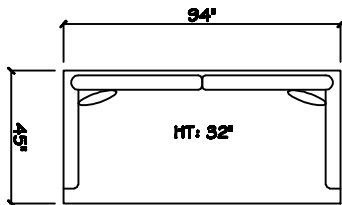

John Michael  
Designs

4480 Mikonos

Bench Sofa

Bench Love Seat (LAF or RAF)

Chair 1/2

1 - Arm Bench Sofa (LAF or RAF)

1 - Arm Bench Love Seat (LAF or RAF)

1 - Arm Full Bench Tuft Sofa (LAF or RAF)

Armless Bench Sofa

Armless Bench Love Seat

Sewel Chair 1/2

1 - Arm Chaise (LAF or RAF)

Armless Chair 1/2

Corner

Dimensions are approximate with a variance of 1" to 3"