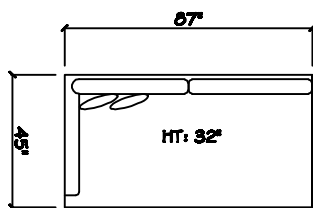

John Michael  
Designs

4480 Mikonos

Bench Sofa

Bench Love Seat (LAF or RAF)

Chair 1/2

1 - Arm Bench Sofa (LAF or RAF)

1 - Arm Bench Love Seat (LAF or RAF)

1 - Arm Full Bench Tuft Sofa (LAF or RAF)

Armless Bench Sofa

Armless Bench Love Seat

Sewel Chair 1/2

1 - Arm Chaise (LAF or RAF)

Armless Chair 1/2

Corner

Dimensions are approximate with a variance of 1" to 3"