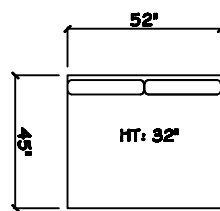

John Michael  
Designs

4480 Mikonos

Bench Sofa

Bench Love Seat (LAF or RAF)

Chair 1/2

1 - Arm Bench Sofa (LAF or RAF)

1 - Arm Bench Love Seat (LAF or RAF)

1 - Arm Full Bench Tuft Sofa (LAF or RAF)

Armless Bench Sofa

Armless Bench Love Seat

Sewel Chair 1/2

1 - Arm Chaise (LAF or RAF)

Armless Chair 1/2

Corner

Dimensions are approximate with a variance of 1" to 3"