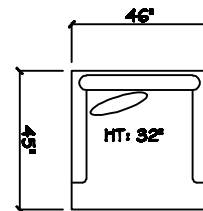

John Michael  
Designs

4480 Mikonos

Bench Sofa

Bench Love Seat (LAF or RAF)

Chair 1/2

1 - Arm Bench Sofa (LAF or RAF)

1 - Arm Bench Love Seat (LAF or RAF)

1 - Arm Full Bench Tuft Sofa (LAF or RAF)

Armless Bench Sofa

Armless Bench Love Seat

Sewel Chair 1/2

1 - Arm Chaise (LAF or RAF)

Armless Chair 1/2

Corner

Dimensions are approximate with a variance of 1" to 3"