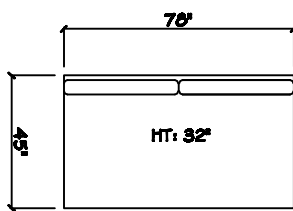

John Michael  
Designs

4480 Mikonos

Bench Sofa

Bench Love Seat (LAF or RAF)

Chair 1/2

1 - Arm Bench Sofa (LAF or RAF)

1 - Arm Bench Love Seat (LAF or RAF)

1 - Arm Full Bench Tuft Sofa (LAF or RAF)

Armless Bench Sofa

Armless Bench Love Seat

Sewel Chair 1/2

1 - Arm Chaise (LAF or RAF)

Armless Chair 1/2

Corner

Dimensions are approximate with a variance of 1" to 3"