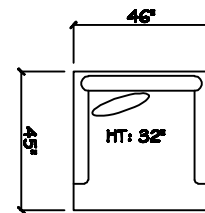

John Michael  
Designs

4480 Mikonos

Bench Sofa

Bench Love Seat (LAF or RAF)

Chair 1/2

1 - Arm Bench Sofa (LAF or RAF)

1 - Arm Bench Love Seat (LAF or RAF)

1 - Arm Full Bench Tuft Sofa (LAF or RAF)

Armless Bench Sofa

Armless Bench Love Seat

Sewel Chair 1/2

1 - Arm Chaise (LAF or RAF)

Armless Chair 1/2

Corner

Dimensions are approximate with a variance of 1" to 3"