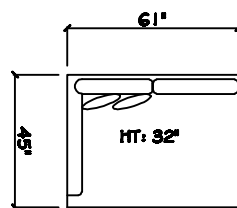

John Michael  
Designs

4480 Mikonos

Bench Sofa

Bench Love Seat (LAF or RAF)

Chair 1/2

1 - Arm Bench Sofa (LAF or RAF)

1 - Arm Bench Love Seat (LAF or RAF)

1 - Arm Full Bench Tuft Sofa (LAF or RAF)

Armless Bench Sofa

Armless Bench Love Seat

Sewel Chair 1/2

1 - Arm Chaise (LAF or RAF)

Armless Chair 1/2

Corner

Dimensions are approximate with a variance of 1" to 3"