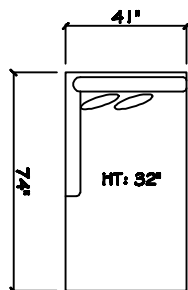

John Michael  
Designs

4480 Mikonos

Bench Sofa

Bench Love Seat (LAF or RAF)

Chair 1/2

1 - Arm Bench Sofa (LAF or RAF)

1 - Arm Bench Love Seat (LAF or RAF)

1 - Arm Full Bench Tuft Sofa (LAF or RAF)

Armless Bench Sofa

Armless Bench Love Seat

Sewel Chair 1/2

1 - Arm Chaise (LAF or RAF)

Armless Chair 1/2

Corner

Dimensions are approximate with a variance of 1" to 3"