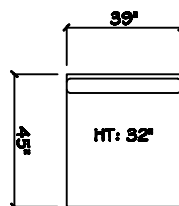

Armless Bench Sofa

Armless Bench Love Seat

Sewel Chair 1/2

1 - Arm Chaise (LAF or RAF)

Armless Chair 1/2

Corner

Dimensions are approximate with a variance of 1" to 3"