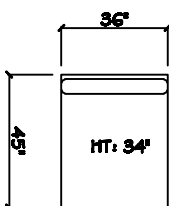

John Michael
Designs

2080 Maldives

Estate Bench Sofa

Bench Sofa

Chair 1/2

Swivel Chair 1/2

1 - Arm Bench Sofa (LAF or RAF)

1 - Arm Full Bench Tuft (LAF or RAF)

1 - Arm Chaise (LAF or RAF)

Armless Bench Sofa

1 - Arm Chair 1/2 (LAF or RAF)

Armless Chair 1/2

Corner

Dimensions are approximate with a variance of 1" to 3"