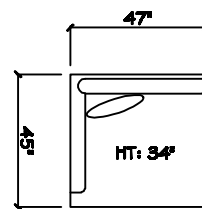

John Michael
Designs

2080 Maldives

Estate Bench Sofa

Bench Sofa

Chair 1/2

Swivel Chair 1/2

1 - Arm Bench Sofa (LAF or RAF)

1 - Arm Full Bench Tuft (LAF or RAF)

1 - Arm Chaise (LAF or RAF)

Armless Bench Sofa

1 - Arm Chair 1/2 (LAF or RAF)

Armless Chair 1/2

Corner

Dimensions are approximate with a variance of 1" to 3"