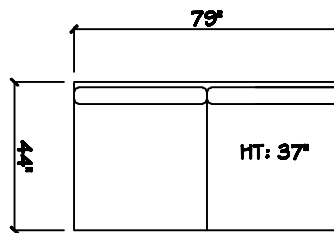

# John Michael Designs

1250 SERIES

Sofa

Bench Love Seat

Chair 1/2

Swivel Chair 1/2

1 - Arm Bench Tux Sofa (LAF or RAP)

2 Cushion Armless Sofa

Armless Bench Love Seat

1 - Arm XL Chaise (LAF or RAP)

1 - Arm Sofa (LAF or RAP)

1 - Arm Bench Love Seat (LAF or RAP)

1 - Arm Chair 1/2 (LAF or RAP)

Armless Chair 1/2

Corner

Dimensions are approximate with a variance of 1" to 3"