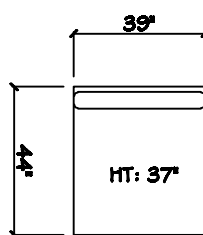

Armless Bench Love Seat

1 - Arm XL Chaise (LAF or RAP)

1 - Arm Sofa (LAF or RAP)

1 - Arm Bench Love Seat (LAF or RAP)

1 - Arm Chair 1/2 (LAF or RAP)

Armless Chair 1/2

Corner

Dimensions are approximate with a variance of 1" to 3"