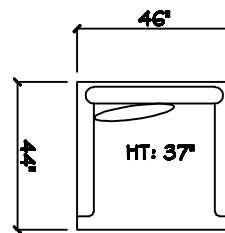

# John Michael Designs

1250 SERIES

Sofa

Bench Love Seat

Chair 1/2

Swivel Chair 1/2

1 - Arm Bench Tux Sofa (LAF or RAP)

2 Cushion Armless Sofa

Armless Bench Love Seat

1 - Arm XL Chaise (LAF or RAP)

1 - Arm Sofa (LAF or RAP)

1 - Arm Bench Love Seat (LAF or RAP)

1 - Arm Chair 1/2 (LAF or RAP)

Armless Chair 1/2

Corner

Dimensions are approximate with a variance of 1" to 3"