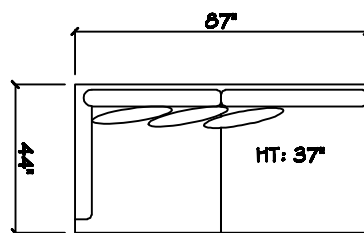

# John Michael Designs

1250 SERIES

Sofa

Bench Love Seat

Chair 1/2

Swivel Chair 1/2

1 - Arm Bench Tux Sofa (LAF or RAP)

2 Cushion Armless Sofa

Armless Bench Love Seat

1 - Arm XL Chaise (LAF or RAP)

1 - Arm Sofa (LAF or RAP)

1 - Arm Bench Love Seat (LAF or RAP)

1 - Arm Chair 1/2 (LAF or RAP)

Armless Chair 1/2

Corner

Dimensions are approximate with a variance of 1" to 3"