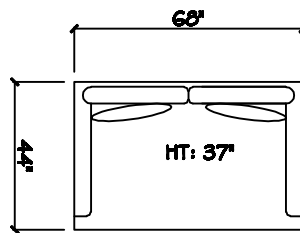

# John Michael Designs

1250 SERIES

Sofa

Bench Love Seat

Chair 1/2

Swivel Chair 1/2

1 - Arm Bench Tux Sofa (LAF or RAP)

2 Cushion Armless Sofa

Armless Bench Love Seat

1 - Arm XL Chaise (LAF or RAP)

1 - Arm Sofa (LAF or RAP)

1 - Arm Bench Love Seat (LAF or RAP)

1 - Arm Chair 1/2 (LAF or RAP)

Armless Chair 1/2

Corner

Dimensions are approximate with a variance of 1" to 3"