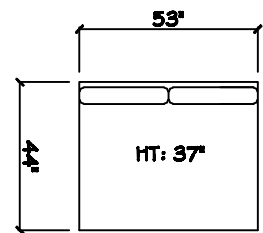

# John Michael Designs

1250 SERIES

Sofa

Bench Love Seat

Chair 1/2

Swivel Chair 1/2

1 - Arm Bench Tux Sofa (LAF or RAP)

2 Cushion Armless Sofa

Armless Bench Love Seat

1 - Arm XL Chaise (LAF or RAP)

1 - Arm Sofa (LAF or RAP)

1 - Arm Bench Love Seat (LAF or RAP)

1 - Arm Chair 1/2 (LAF or RAP)

Armless Chair 1/2

Corner

Dimensions are approximate with a variance of 1" to 3"