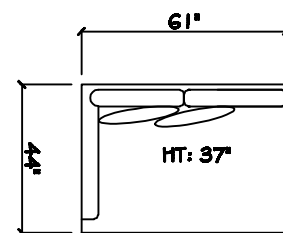

# John Michael Designs

1250 SERIES

Sofa

Bench Love Seat

Chair 1/2

Swivel Chair 1/2

1 - Arm Bench Tux Sofa (LAF or RAP)

2 Cushion Armless Sofa

Armless Bench Love Seat

1 - Arm XL Chaise (LAF or RAP)

1 - Arm Sofa (LAF or RAP)

1 - Arm Bench Love Seat (LAF or RAP)

1 - Arm Chair 1/2 (LAF or RAP)

Armless Chair 1/2

Corner

Dimensions are approximate with a variance of 1" to 3"