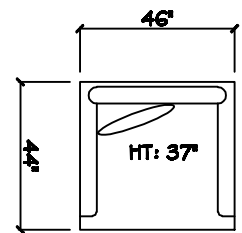

# John Michael Designs

1250 SERIES

Sofa

Bench Love Seat

Chair 1/2

Swivel Chair 1/2

1 - Arm Bench Tux Sofa (LAF or RAP)

2 Cushion Armless Sofa

Armless Bench Love Seat

1 - Arm XL Chaise (LAF or RAP)

1 - Arm Sofa (LAF or RAP)

1 - Arm Bench Love Seat (LAF or RAP)

1 - Arm Chair 1/2 (LAF or RAP)

Armless Chair 1/2

Corner

Dimensions are approximate with a variance of 1" to 3"