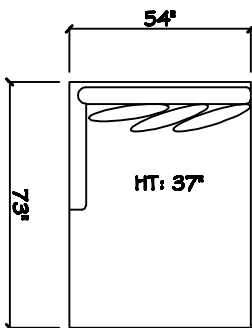

# John Michael Designs

1250 SERIES

Sofa

Bench Love Seat

Chair 1/2

Swivel Chair 1/2

1 - Arm Bench Tux Sofa (LAF or RAP)

2 Cushion Armless Sofa

Armless Bench Love Seat

1 - Arm XL Chaise (LAF or RAP)

1 - Arm Sofa (LAF or RAP)

1 - Arm Bench Love Seat (LAF or RAP)

1 - Arm Chair 1/2 (LAF or RAP)

Armless Chair 1/2

Corner

Dimensions are approximate with a variance of 1" to 3"