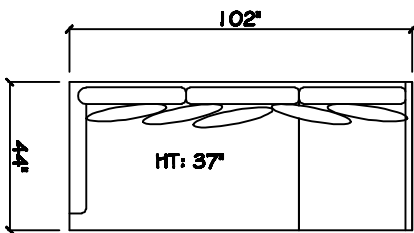

# John Michael Designs

1250 SERIES

Sofa

Bench Love Seat

Chair 1/2

Swivel Chair 1/2

1 - Arm Bench Tux Sofa (LAF or RAP)

2 Cushion Armless Sofa

Armless Bench Love Seat

1 - Arm XL Chaise (LAF or RAP)

1 - Arm Sofa (LAF or RAP)

1 - Arm Bench Love Seat (LAF or RAP)

1 - Arm Chair 1/2 (LAF or RAP)

Armless Chair 1/2

Corner

Dimensions are approximate with a variance of 1" to 3"