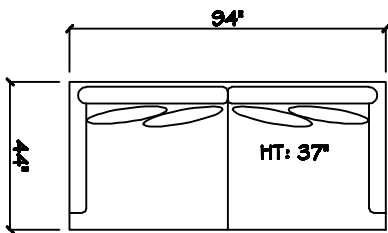

# John Michael Designs

1250 SERIES

Sofa

Bench Love Seat

Chair 1/2

Swivel Chair 1/2

1 - Arm Bench Tux Sofa (LAF or RAP)

2 Cushion Armless Sofa

Armless Bench Love Seat

1 - Arm XL Chaise (LAF or RAP)

1 - Arm Sofa (LAF or RAP)

1 - Arm Bench Love Seat (LAF or RAP)

1 - Arm Chair 1/2 (LAF or RAP)

Armless Chair 1/2

Corner

Dimensions are approximate with a variance of 1" to 3"