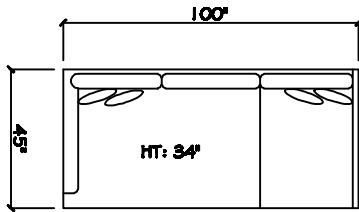

John Michael
Designs

I 350 Chad

Sofa

Bench Love Seat (LAF or RAF)

Chair

1 - Arm Bench Tuft Sofa (LAF or RAF)

1 - Arm Bench Love Seat (LAF or RAF)

1 - Arm Sofa (LAF or RAF)

1 - Arm Chair (LAF or RAF)

1 - Arm Chair 1/2 (LAF or RAF)

Armless Sofa

Armless Chair 1/2

Corner

Dimensions are approximate with a variance of 1" to 3"