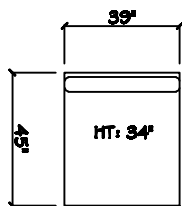

John Michael
Designs

I 350 Chad

Sofa

Bench Love Seat (LAF or RAF)

Chair

1 - Arm Bench Tuft Sofa (LAF or RAF)

1 - Arm Bench Love Seat (LAF or RAF)

1 - Arm Sofa (LAF or RAF)

1 - Arm Chair (LAF or RAF)

1 - Arm Chair 1/2 (LAF or RAF)

Armless Sofa

Armless Chair 1/2

Corner

Dimensions are approximate with a variance of 1" to 3"