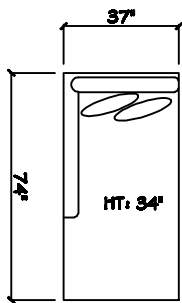

John Michael
Designs

I 350 Chad

Sofa

Bench Love Seat (LAF or RAF)

Chair

1 - Arm Bench Tuft Sofa (LAF or RAF)

1 - Arm Bench Love Seat (LAF or RAF)

1 - Arm Sofa (LAF or RAF)

1 - Arm Chair (LAF or RAF)

1 - Arm Chair 1/2 (LAF or RAF)

Armless Sofa

Armless Chair 1/2

Corner

Dimensions are approximate with a variance of 1" to 3"