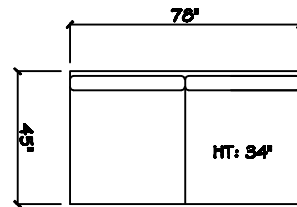

John Michael
Designs

I 350 Chad

Sofa

Bench Love Seat (LAF or RAF)

Chair

1 - Arm Bench Tuft Sofa (LAF or RAF)

1 - Arm Bench Love Seat (LAF or RAF)

1 - Arm Sofa (LAF or RAF)

1 - Arm Chair (LAF or RAF)

1 - Arm Chair 1/2 (LAF or RAF)

Armless Sofa

Armless Chair 1/2

Corner

Dimensions are approximate with a variance of 1" to 3"