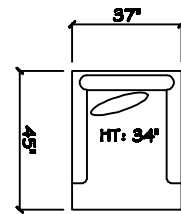

John Michael
Designs

I 350 Chad

Sofa

Bench Love Seat (LAF or RAF)

Chair

1 - Arm Bench Tuft Sofa (LAF or RAF)

1 - Arm Bench Love Seat (LAF or RAF)

1 - Arm Sofa (LAF or RAF)

1 - Arm Chair (LAF or RAF)

1 - Arm Chair 1/2 (LAF or RAF)

Armless Sofa

Armless Chair 1/2

Corner

Dimensions are approximate with a variance of 1" to 3"