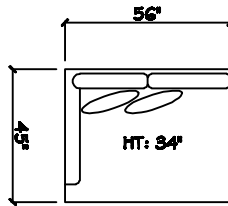

John Michael
Designs

I 350 Chad

Sofa

Bench Love Seat (LAF or RAF)

Chair

1 - Arm Bench Tuft Sofa (LAF or RAF)

1 - Arm Bench Love Seat (LAF or RAF)

1 - Arm Sofa (LAF or RAF)

1 - Arm Chair (LAF or RAF)

1 - Arm Chair 1/2 (LAF or RAF)

Armless Sofa

Armless Chair 1/2

Corner

Dimensions are approximate with a variance of 1" to 3"