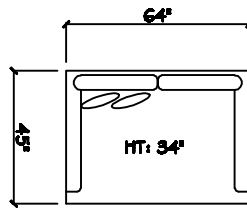

John Michael
Designs

I 350 Chad

Sofa

Bench Love Seat (LAF or RAF)

Chair

1 - Arm Bench Tuft Sofa (LAF or RAF)

1 - Arm Bench Love Seat (LAF or RAF)

1 - Arm Sofa (LAF or RAF)

1 - Arm Chair (LAF or RAF)

1 - Arm Chair 1/2 (LAF or RAF)

Armless Sofa

Armless Chair 1/2

Corner

Dimensions are approximate with a variance of 1" to 3"