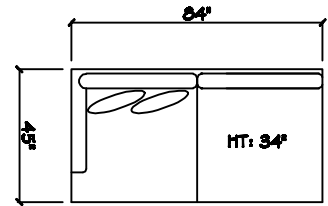

John Michael
Designs

I 350 Chad

Sofa

Bench Love Seat (LAF or RAF)

Chair

1 - Arm Bench Tuft Sofa (LAF or RAF)

1 - Arm Bench Love Seat (LAF or RAF)

1 - Arm Sofa (LAF or RAF)

1 - Arm Chair (LAF or RAF)

1 - Arm Chair 1/2 (LAF or RAF)

Armless Sofa

Armless Chair 1/2

Corner

Dimensions are approximate with a variance of 1" to 3"