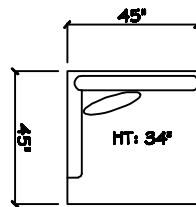

John Michael
Designs

I 350 Chad

Sofa

Bench Love Seat (LAF or RAF)

Chair

1 - Arm Bench Tuft Sofa (LAF or RAF)

1 - Arm Bench Love Seat (LAF or RAF)

1 - Arm Sofa (LAF or RAF)

1 - Arm Chair (LAF or RAF)

1 - Arm Chair 1/2 (LAF or RAF)

Armless Sofa

Armless Chair 1/2

Corner

Dimensions are approximate with a variance of 1" to 3"