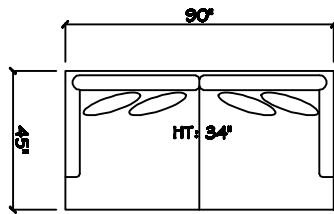

John Michael
Designs

I 350 Chad

Sofa

Bench Love Seat (LAF or RAF)

Chair

1 - Arm Bench Tuft Sofa (LAF or RAF)

1 - Arm Bench Love Seat (LAF or RAF)

1 - Arm Sofa (LAF or RAF)

1 - Arm Chair (LAF or RAF)

1 - Arm Chair 1/2 (LAF or RAF)

Armless Sofa

Armless Chair 1/2

Corner

Dimensions are approximate with a variance of 1" to 3"