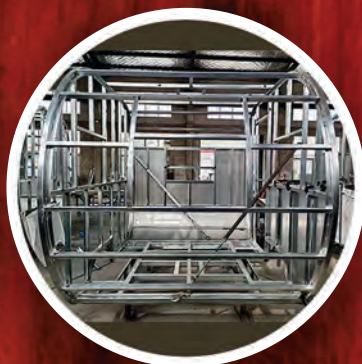

MODEL VS1478 • *Skye*™

Retro Appliances,
Dual Burner Cook Top,
Stainless Steel Counters
& Backsplash

Retro Interior
Diamond Tuck Walls,
Queen Fold-Down bed,
3-Way RV Windows

Specs at a Glance:

- Ext. Length = 14'
- Ext. Width = 6' 6"
- Ext. Height = 8' 6"
- Int. Area = 8'11" x 6'4"
- Int. Height = 6'8"
- GAWR = 2,640 lbs.

Galvanized
Tube Steel,
Machine Welded
Frames

Proudly Building Trailers
That Comply With
Federal Motor Vehicle
Safety Standards

100% Electric
Built with Green Tech!
Powered with an Integrated
Voltege™ Lithium-Ion
Power Pack System