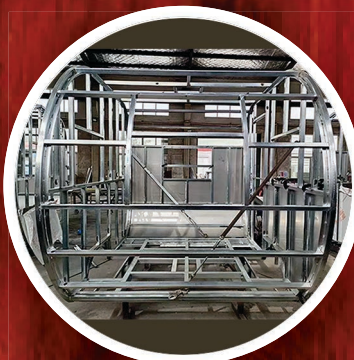

MODEL VS1478 • *Skye*™

Retro Appliances,
Dual Burner Cook Top,
Stainless Steel Counters
& Backsplash

Retro Interior
Diamond Tuck Walls,
Queen Fold-Down bed,
3-Way RV Windows

Galvanized
Tube Steel,
Machine Welded
Frames

Proudly Building Trailers
That Comply With
Federal Motor Vehicle
Safety Standards

Specs at a Glance:

- Ext. Length = 14'
- Ext. Width = 6' 6"
- Ext. Height = 8' 6"
- Int. Area = 8'11" x 6'4"
- Int. Height = 6'8"
- GAWR = 2,640 lbs.