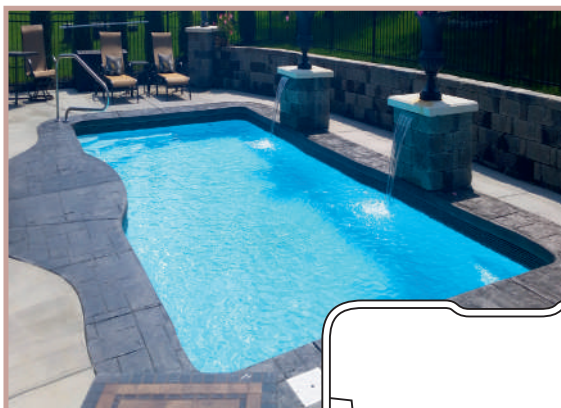

Rio

Pool Dimensions
Size: 14' x 28'
Depth: 3' to 6'