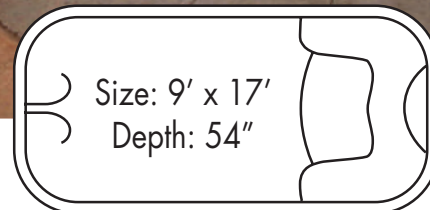

Now Any Pool Can Become A Lap Pool, With A **Badu® SwimJet System**

- Proven System
- Simple Installation
- Installs Anywhere

PRODUCT FEATURES

- Sun Pools One-Piece Composite Shell
- Available in 4-color finishes
- Large Spa Seating Area
- Surface Skimmer, 2 bottom suctions, 1 inlet fitting
- Badu® Stream II Swim Jet System w/massage wand
- 10-Adjustable spa jets
- Non-skid floor and seating areas
- Speck Pool Products 3-pump operation system
- 120 Sq Ft Cartridge Filter
- Pre-assembled system skid with piping & electrical connections
- Control Box with time clock
- 12-volt LED multi-color underwater light
- Air Switches for equipment operation

** Ocho Rios can be shipped in container for international destinations.