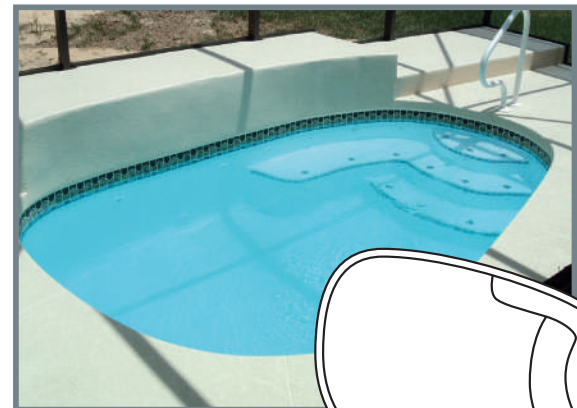

Cabana 12

Pool Dimensions
Size: 8' x 12'
Depth: 44"