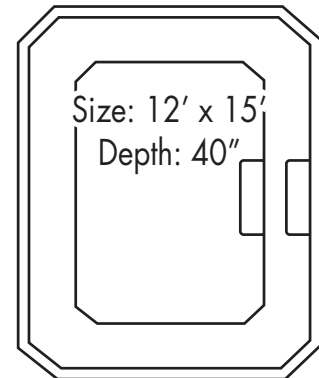

Siesta "15"