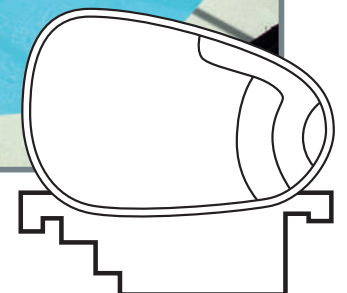

Cabana 12

Pool Dimensions
Size: 8' x 12'
Depth: 44"