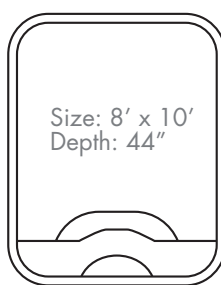

Cabana 8 pg.26