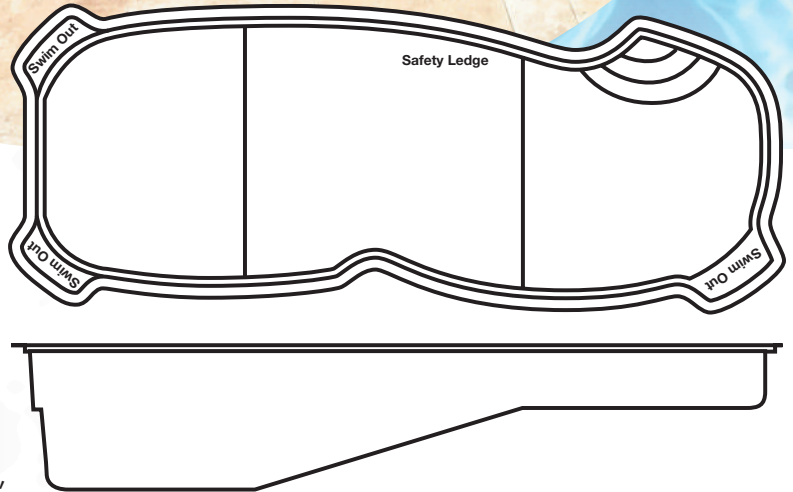

Pool Dimensions

Size: 16' x 40'

Depth: 3' to 8'

The Havana model is our largest, most popular, 8' deep pool.

This design features built in swim-out seats and a walk-around safety ledge. Play all day with 3' to 8' water depth and the comfortable non-skid bottom. The pool shell is hand crafted using our critical point lamination system, delivering the toughest pools on the market.

Diving: The pools depicted can accommodate the installation of a typical 6' diving board.

Sun Pools doesn't sell or offer diving boards as an option for these pool designs. In the event the customer or independent dealers elect to install a diving board they are to strictly adhere to the installation instructions provided by manufacturer of the diving board.

Sun Pools is the manufacturer of the fiberglass pool shell, Customers are to be advised that this use of a diving board is solely done at the customer's own risk. Sun Pools suggests that customer's check with the insurance providers along with local officials for the codes and regulations regarding a diving board.