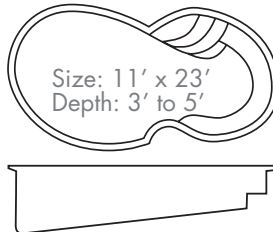

Sanibel pg.23