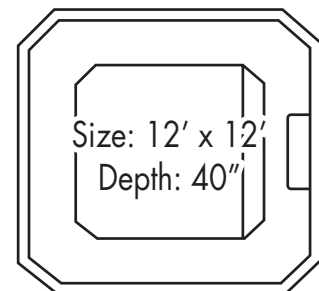

Siesta "12"

Our swim/spa combo's are beautifully designed to add elegance and comfort to your backyard pool. We transform your backyard into a luxurious spa that will make your experience a true Stay-Cation!