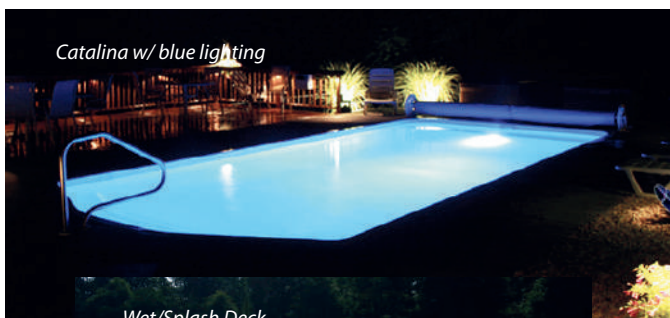

## SHELL COLORS

White

Light Blue

Tropical Shimmer

Pacific

LIGHTING

POOL HEATERS

WATERLINE  
POOL TILES