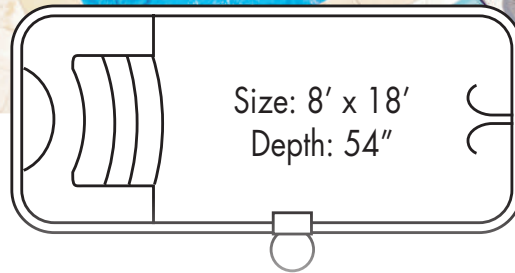

Now Any Pool Can Become A Lap Pool, With A **Badu® SwimJet System**

- Proven System
- Simple Installation
- Installs Anywhere

PRODUCT FEATURES

- Sun Pools One-Piece Composite Shell
- Available in 4-color finishes
- Large Spa Seating Area
- Surface Skimmer, 2 bottom suctions, 1 inlet fitting
- Badu® Stream II Swim Jet System w/massage wand
- 10-Adjustable spa jets
- Non-skid floor and seating areas
- Speck Pool Products 3-pump operation system
- 120 Sq Ft Cartridge Filter
- Pre-assembled system skid with piping & electrical connections
- Control Box with time clock
- 12-volt LED multi-color underwater light
- Air Switches for equipment operation

** Ocho Rios can be shipped in container for international destinations.

Key West