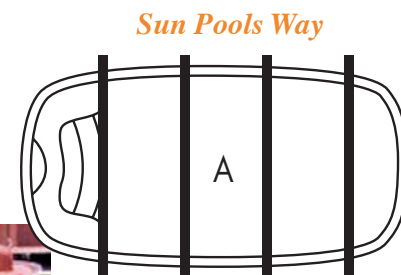

# MANUFACTURING

The construction of your new backyard resort begins with a careful inspection of the swimming pool shell mold or form. These design molds are hand-crafted by our company technicians. Next, the form is prepped and your new interior finish is applied. This surface, called gel-coat, is specially formulated to our high standards resulting in your best choice of any interior pool surface. This process leaves the pool bottom and steps smooth, yet slip resistant. The third step in production is to encapsulate this new finish with a modified epoxy barrier coat. This barrier coat protects the pool finish from moisture, provides strength for the surface and increases the elasticity (flexibility) of the pool shell. The fourth process involves using hand laid layers of composite materials to add the bulk of the laminate. Sun Pools features a unique lamination process called Critical Point Lamination. This process involves using sheet fiberglass fabric that is hand-cut and hand laid for each pool (A). The process places the building material across the pool from side to side, instead of the industry standard of end to end. Our process creates one of the industries toughest pools.