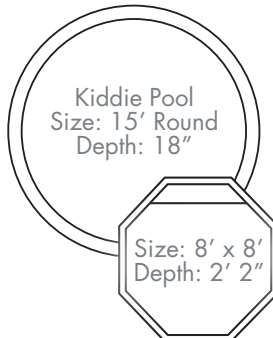

Kiddie Pool pg.27