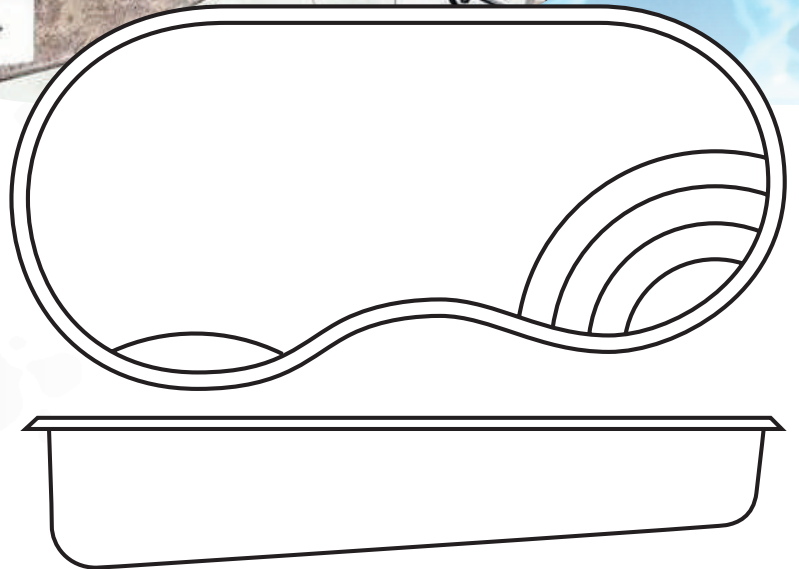

## Pool Dimensions

Size: 12' x 24'

Depth: 3' to 5'

This popular, traditional style kidney design features free-form lines to compliment any landscaping option. The

Shoreline features large steps and a deep end seating area.

Play all day with 3'- 5' water depth and a comfortable, non-skid bottom. All Sun Pools fiberglass shells are hand crafted using our critical point lamination system, delivering the toughest pools on the market.