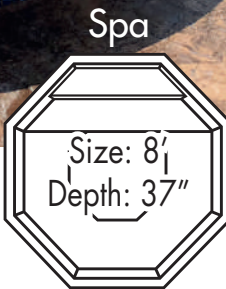

Spa

The Cabana Pool line is our luxury spas designed for your personal resort-styled backyard utopia.

These models feature a non-slip walk-around safety ledge and built in steps/seating areas. The seating areas are spaciouly designed for relaxing with friends and family.