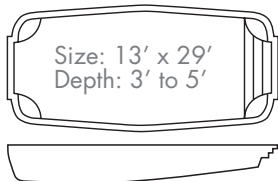

Martinique pg.23