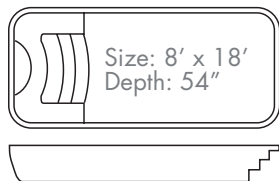

Ocho Rios pg.25