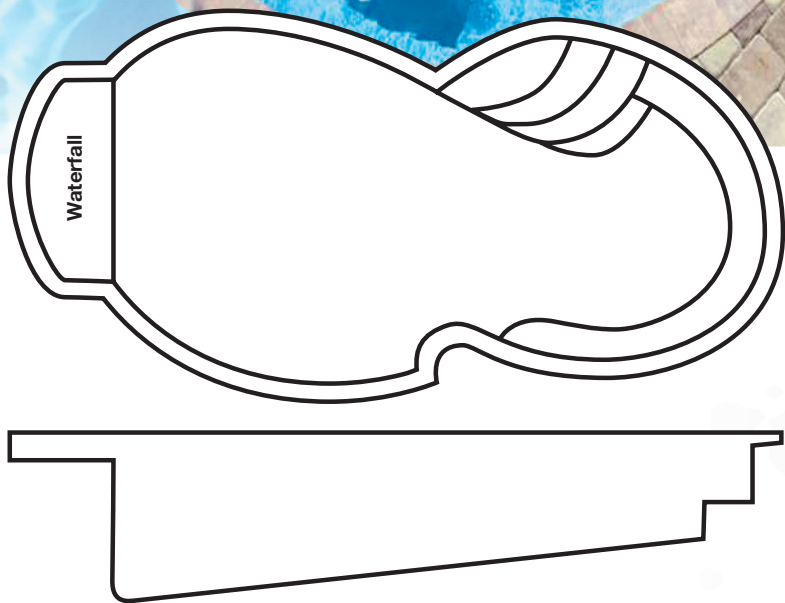

## Pool Dimensions

Size: 12' x 24'

Depth: 3' to 5'

This popular, traditional style kidney design features free-form lines to compliment any landscaping option. The

Shoreline features large steps and a deep end seating area.

Play all day with 3'- 5' water depth and a comfortable, non-skid bottom. All Sun Pools fiberglass shells are hand crafted using our critical point lamination system, delivering the toughest pools on the market.