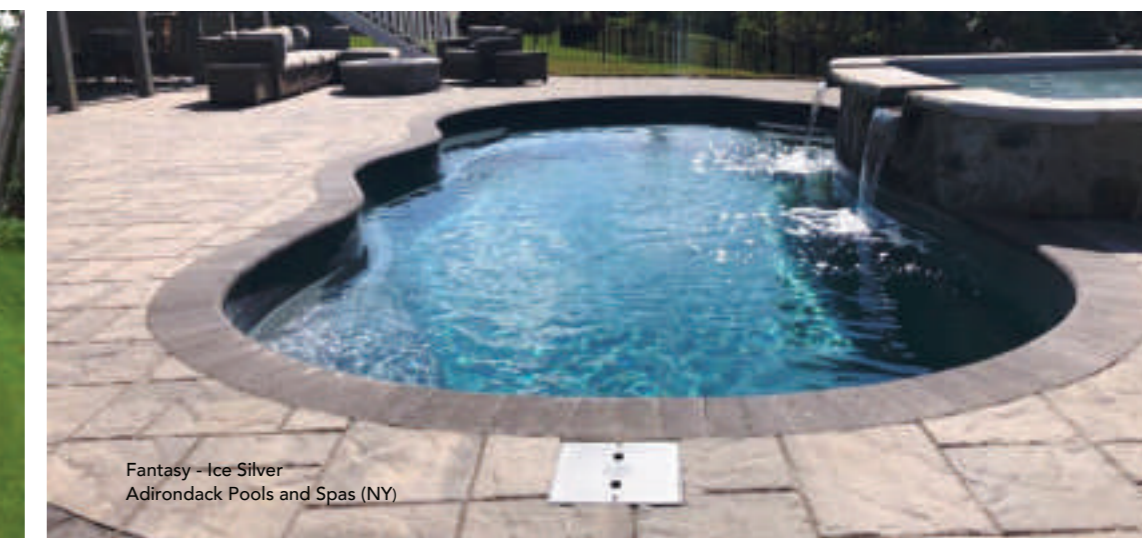

Marvelous in Ocean Blue

Illusion in Coral Blue

Fantasy - Storn Grey  
Rivers Pools (GA)

Fantasy - Reef Blue  
CLE Outdoors (TN)

Fantasy - Volcanic Black  
Lakeshore Pools (VA)

Inspiration - Ocean Blue  
Special Care Pools (TN)

Vision - Volcanic Black  
Nelson's HomeTowne (WI)

Freedom with Splash Pad - Ocean Blue  
Pools of Fun (IN)

Inspiration - Ocean Blue  
Executive Outdoor Living (NE)

Illusion - Ice Silver  
Derby City Pools (KY)

Freedom with Splash Pad - Reef Blue  
Steele Blades Lawn and Landscaping (KY)

Fantasy - Volcanic Black  
Wetscapes (IN)

Marvelous - Ocean Blue  
All Around Town (IA)

Fantasy - Ice Silver  
Adirondack Pools and Spas (NY)