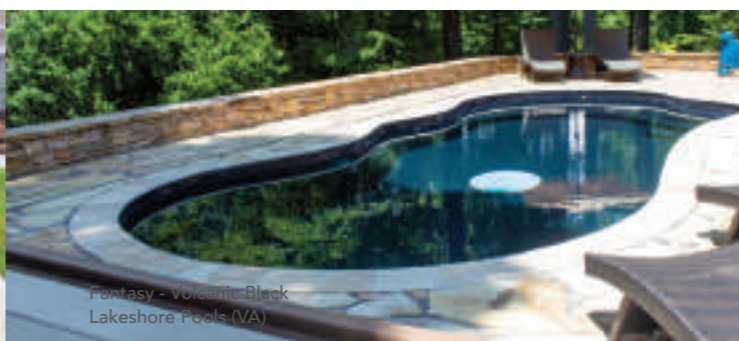

Fantasy - Reef Blue  
Derby City Pools (KY)

Freedom - Ocean Blue  
Pools of Fun (IN)

Inspiration - Ice Silver  
Pete Alewine Pools (GA)

Inspiration - Ice Silver  
Brinkmann Fiberglass Pools (WI)

Brilliant - Reef Blue  
Pristine Pools (AL)

Freedom - Ocean Blue  
Pools of Fun (IN)

Fantasy - Volcanic Black  
Lakeshore Pools (VA)

Fantasy - Ocean Blue  
Pools by Design (NM)

Marvelous - Reef Blue  
Easy Living Pools (OH)

imaginepools™

(800) 997-POOL (800) 997-7665 [www.imaginepools.com](http://www.imaginepools.com)