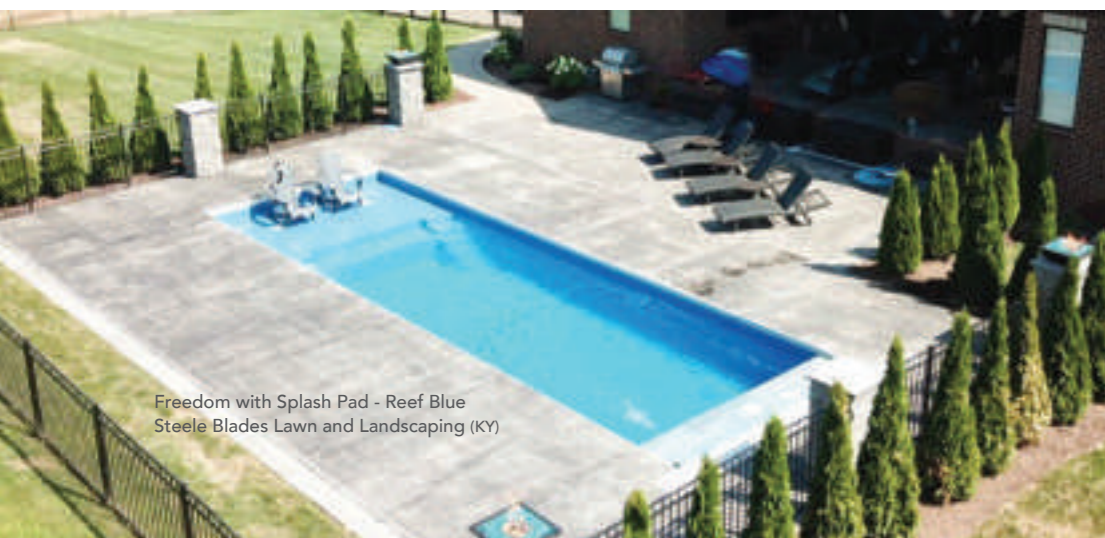

Marvelous in Ocean Blue

Illusion in Coral Blue

Fantasy - Storn Grey  
Rivers Pools (GA)

Fantasy - Reef Blue  
CLE Outdoors (TN)

Fantasy - Volcanic Black  
Lakeshore Pools (VA)

Inspiration - Ocean Blue  
Special Care Pools (TN)

Vision - Volcanic Black  
Nelson's HomeTowne (WI)

Freedom with Splash Pad - Ocean Blue  
Pools of Fun (IN)

Inspiration - Ocean Blue  
Executive Outdoor Living (NE)

Illusion - Ice Silver  
Derby City Pools (KY)

Freedom with Splash Pad - Reef Blue  
Steele Blades Lawn and Landscaping (KY)

Fantasy - Volcanic Black  
Wetscapes (IN)

Marvelous - Ocean Blue  
All Around Town (IA)

Fantasy - Ice Silver  
Adirondack Pools and Spas (NY)