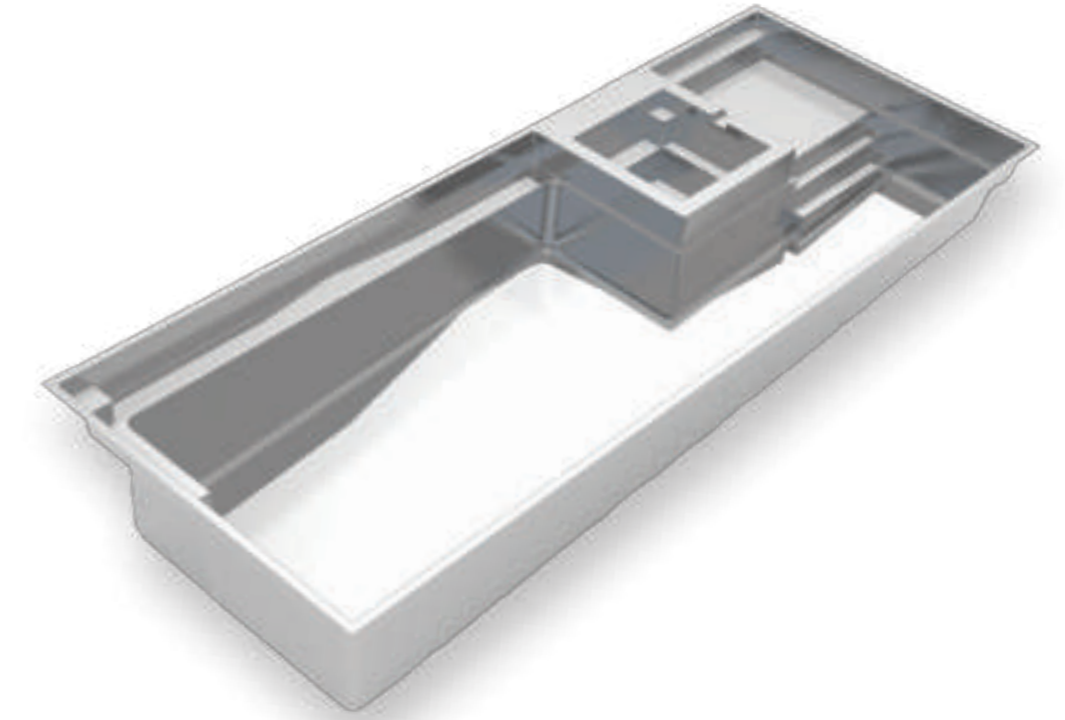

# THE BRILLIANT™

- + Built-in spa located at the shallow end next to entry steps and fun pad
- + Water cascades through spa spillovers to pool and splash pad, providing a beautiful water feature
- + Large built-in fun pad provides the perfect playground for adults and children alike
- + Secondary bench area located at the deep end of the pool
- + Convenient entry and exit steps
- + Splash pad depth (top to bottom) is approximately 18"

Length	Width	Shallow	Deep
40'	15' 6"	4' 7"	6' 8"
35'	15' 6"	4' 7"	6' 4"
30'	15' 6"	4' 7"	6' 1"

\*Splash pad water depth averages 18"

Measurements referenced herein are approximate and may vary due to enhancements in the manufacturing process made after publication. Measurements are from widest point on each side of outside edges and are provided as a guide. Please consult your Imagine Pools™ dealer for more detailed and most current information. Some measurements rounded.

## THE EXQUISITE™

- + Our newest design that offers a large built-in fun pad provides the perfect playground for adults and children alike
- + Built-in spa allows for therapeutic massage jets to heighten relaxation
- + Convenient entry and exit steps
- + Splash pad is 7' 10" x 5' 7" and the depth (top to bottom) is approximately 18"
- + Spa dimensions are 5' 11" x 5' 11" with a depth of approximately 4'
- + Full-length swimming channel for fun or exercise
- + Extended bench allows for multi-swimmer seating or recreational enjoyment