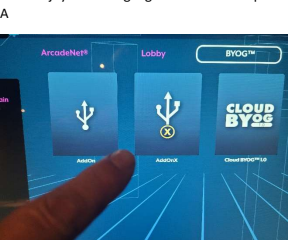

Arcade Game Console Instructions

Make sure power button is on

This is the menu button

If the screen is in a game use the menu button to insert coins to play or exit from that game to go to another game. What the A, B, C etc. buttons do are listed at the bottom of each screen.

All games are accessed in the BYOG menu at the top of the home screen

Use the joystick to highlight BYOG then press A

Use the joystick to highlight ADDON X and press A

Use the joystick to access left side menu and choose ARCADE.

Use the joystick to move into the games section and choose your game. Once in the game you want use the menu key to insert coins. Have Fun!