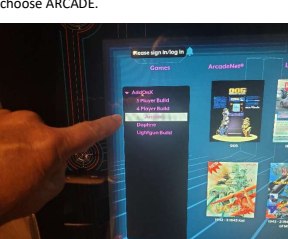

Arcade Game Console Instructions

Make sure power button is on

This is the menu button

If the screen is in a game use the menu button to insert coins to play or exit from that game to go to another game. What the A, B, C etc. buttons do are listed at the bottom of each screen.

All games are accessed in the BYOG menu at the top of the home screen

Use the joystick to highlight BYOG then press A

Use the joystick to highlight ADDON X and press A

Use the joystick to access left side menu and choose ARCADE.

Use the joystick to move into the games section and choose your game. Once in the game you want use the menu key to insert coins. Have Fun!