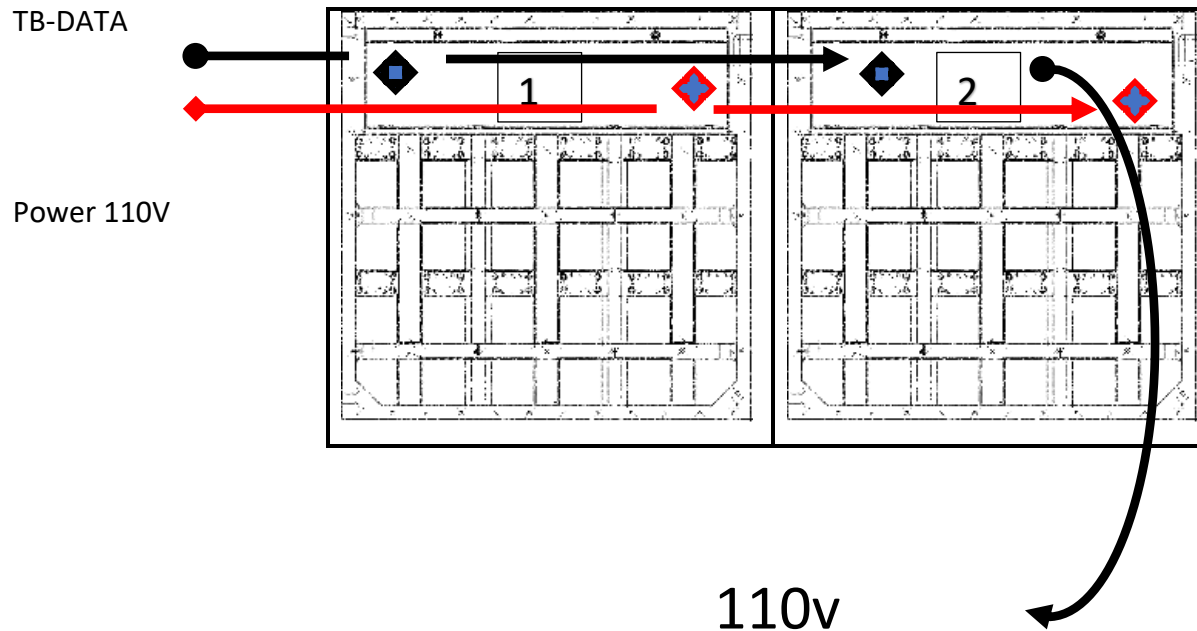

LED Screen 4 x 8 ft Electrical & Data Configuration (LMS-10)

Rear view configuration.

TB-DATA

From face 1 cabinet (2) jump to cabinet (3) face 2.

20AMP Braker per line.

Total AMP = 12.8

AMP Per Cabinet = 6.4AMP

LED Screen 4 x 8 ft Electrical & Data Configuration (LMS-10)

Rear view configuration.

110v

TB-DATA 
From face 1 cabinet (2) jump to
cabinet (3) face 2.

20AMP Braker per line. 

Total AMP = 12.8
AMP Per Cabinet = 6.4AMP