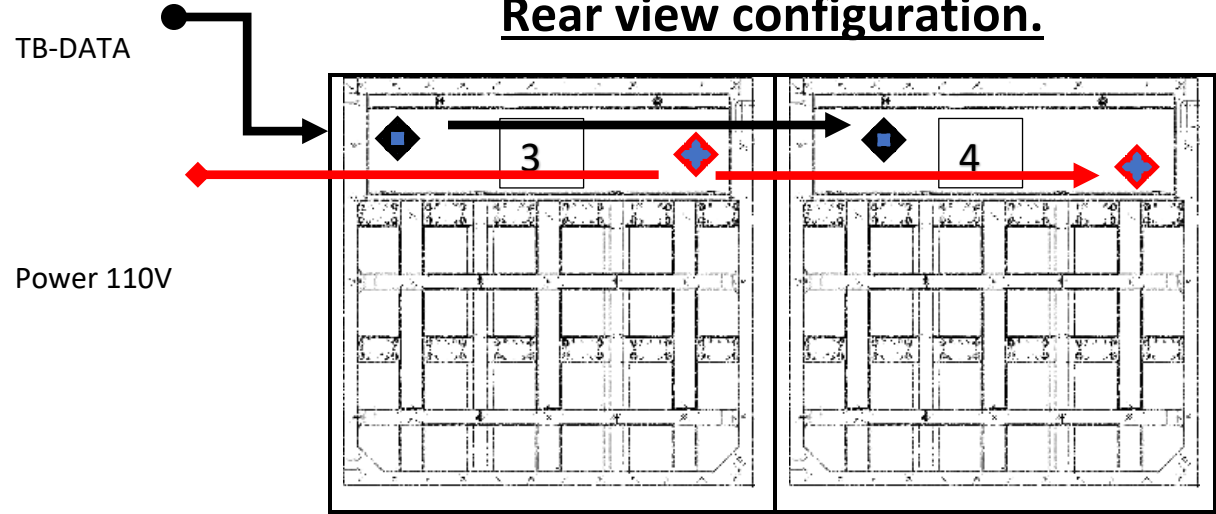

LED Screen 4 x 8 ft Electrical & Data Configuration (LMS-10)

Rear view configuration.

TB-DATA

From face 1 cabinet (2) jump to cabinet (3) face 2.

20AMP Braker per line.

Total AMP = 12.8

AMP Per Cabinet = 6.4AMP

LED Screen 4 x 8 ft Electrical & Data Configuration (LMS-10)

Rear view configuration.

110v

TB-DATA 
From face 1 cabinet (2) jump to
cabinet (3) face 2.

20AMP Braker per line. 

Total AMP = 12.8
AMP Per Cabinet = 6.4AMP