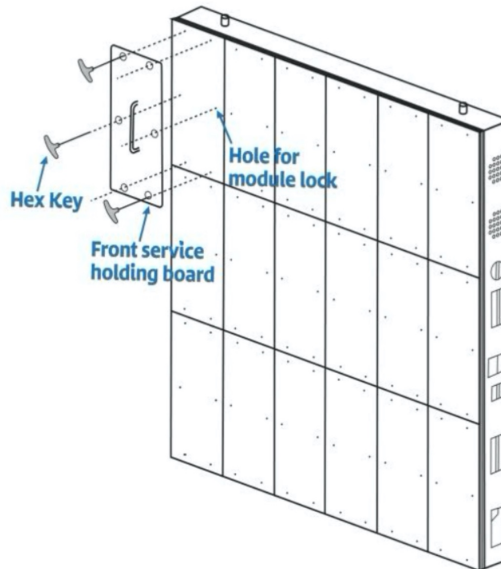

PanTronic Displays

PANTRONIC IS AN AMERICAN MANUFACTURER OF CUTTING EDGE LED DISPLAYS.

PTR-10

MODULES REPLACEMENT

Tools:
2.5mm hex key,
front service
holding board.

Step 1: put holding board on top of the module, use hex key drive through 6 holes. loose modules locks, careful hold module and unscrew electrical connection.