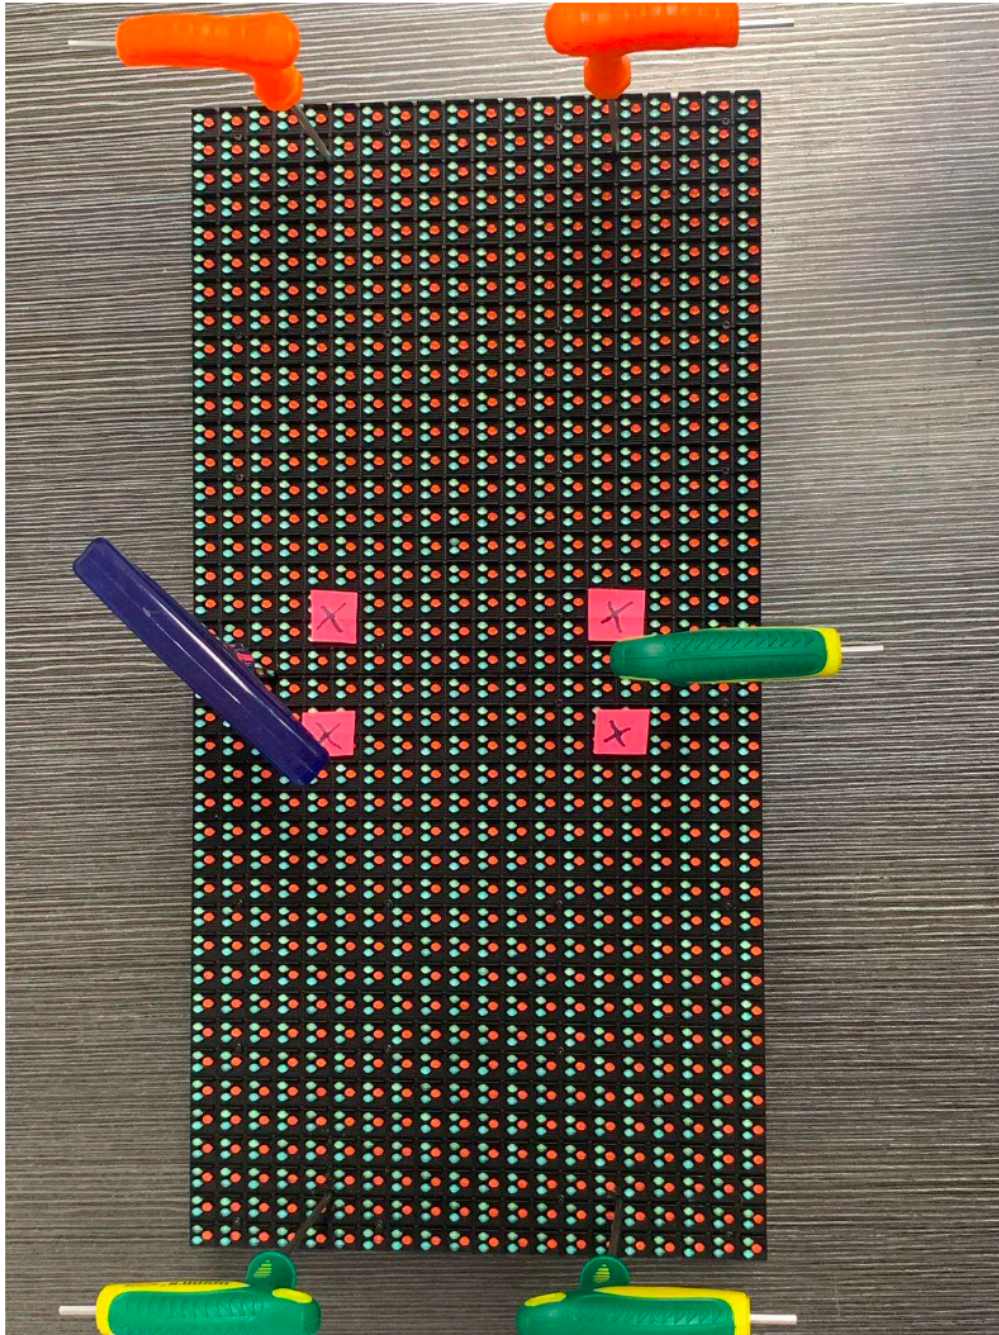

PANTRONIC IS AN AMERICAN MANUFACTURER OF CUTTING EDGE LED DISPLAYS.

**Use CAUTION When removing and installing LED Modules.**

The following pictures will illustrate sensitive areas DO NOT USE on the LED modules; it is a common practice to use the wrong holes resulting in a damaged LED module.

Pantronic Displays 1516 Southeast 46th Lane, Cape Coral, Florida 33904, United States

888-534-8880

PANTRONIC IS AN AMERICAN MANUFACTURER OF CUTTING EDGE LED DISPLAYS.

- 1. The pink tape covering small holes marked (X) DO NOT USE. Will cause damage to the LED Modular.**