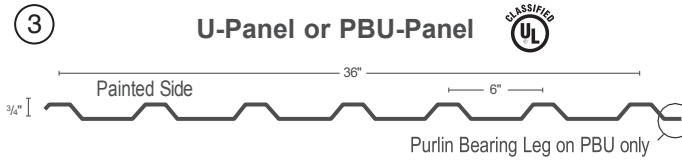

SHERWIN-WILLIAMS
 Coil Coatings

Sherwin-Williams® is a trademark of SWIMC LLC.

Standard Color OFFERINGS

Sheet Metal Profiles

Commercial Trim

④ **Rat Guard**

⑤ **Flat Ridge**

⑥ **Wainscott Trim**