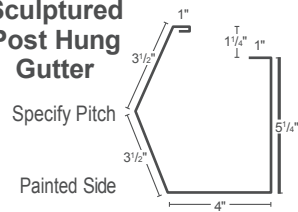

⑨ **Sculptured Post Hung Gutter**