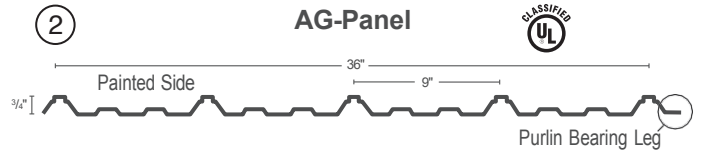

SHERWIN-WILLIAMS
 Coil Coatings

Sherwin-Williams® is a trademark of SWIMC LLC.

Standard Color OFFERINGS

Sheet Metal Profiles

Commercial Trim

④ **Rat Guard**

⑤ **Flat Ridge**

⑥ **Wainscott Trim**

⑦ **Head Trim**

⑧ **Peak Sheet**

⑨ **Sculptured Post Hung Gutter**

⑩ **Sculptured Pre Hung Gutter**

⑪ **Sculptured Rake**

⑫ **Outside Corner**

⑬ **Inside Corner**

⑭ **Sculptured High Side Eave**