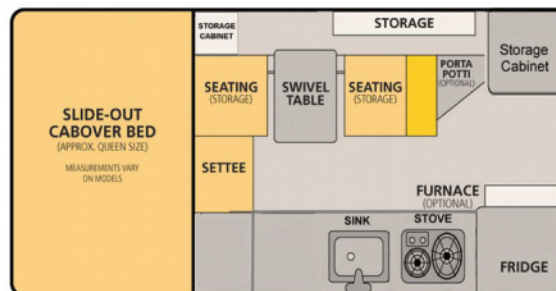

Dry Weight: 1200 lbs.

Adult Sleeping: 3-4

Height Down (Including vent): 59" (Most trucks)

Extended Interior Height: 6'6"

Roof Length: 144"

Roof/Wall Framing: Aluminum

Floor Length: 96"

Exterior Material: Aluminum

Body Width: 80"

Fresh Water Capacity: 20 Gallons

Standard Bed: 77" L x 64" W
King Bed Option: 80" L x 77" W

Standard Bed: 77" L x 64" W
King Bed Option: 80" L x 77" W

Standard Bed: 77" L x 64" W
King Bed Option: 76" L x 77" W

Roll Over Couch

Side Dinette

Front Dinette

Standard Features

All Aluminum "Flex-Frame"	LED Interior Lights
Aluminum Jack Brackets	LED Outside Porch Light
Extended Cabover Bed w/ Mattress	2ea- 10 lb. Propane Tanks
Finished Wood Interior	Pre-wired for Solar
3 Piece Portable Dining Table	Fire Extinguisher
Formica Counter Tops	LP/CO Detector
Privacy Curtains	Smoke Detector
Screen Door	20 Gallon Fresh Water Tank
Stainless Steel Kitchen Sink w/ Electric Water Pump	Roll Over Couch Seating
2 Burner Propane Stove w/ Cover	Large Radius Sliding Passenger Side Window
2-way Refrigerator/Freezer - 65 Liters	Small Driver's Side Opening Window
Camper Battery System (1 battery, wiring, separator)	Safety Exit
120V Electrical System	Powered Roof Vent Fan
30amp Power Converter w/ IQ4 Smart Charger	Insulated Side Walls & Roof
12 Volt Outlets	Rugged Vinyl Side Liner
Gas Strut Roof List Assists	Aluminum Exterior Sides and One Piece Roof