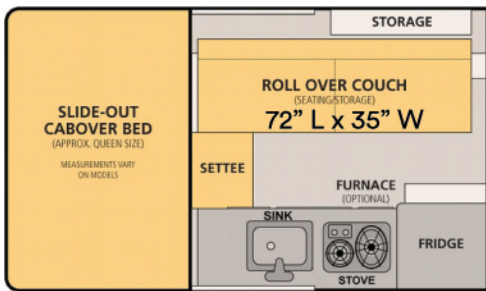

Dry Weight: 1200 lbs.

Adult Sleeping: 3-4

Height Down (Including vent): 59" (Most trucks)

Extended Interior Height: 6'6"

Roof Length: 144"

Roof/Wall Framing: Aluminum

Floor Length: 96"

Exterior Material: Aluminum

Body Width: 80"

Fresh Water Capacity: 20 Gallons

Standard Bed: 77" L x 64" W
King Bed Option: 80" L x 77" W

Standard Bed: 77" L x 64" W
King Bed Option: 80" L x 77" W

Standard Bed: 77" L x 64" W
King Bed Option: 76" L x 77" W

Roll Over Couch

Side Dinette

Front Dinette

Standard Features

All Aluminum "Flex-Frame"	LED Interior Lights
Aluminum Jack Brackets	LED Outside Porch Light
Extended Cabover Bed w/ Mattress	2ea- 10 lb. Propane Tanks
Finished Wood Interior	Pre-wired for Solar
3 Piece Portable Dining Table	Fire Extinguisher
Formica Counter Tops	LP/CO Detector
Privacy Curtains	Smoke Detector
Screen Door	20 Gallon Fresh Water Tank
Stainless Steel Kitchen Sink w/ Electric Water Pump	Roll Over Couch Seating
2 Burner Propane Stove w/ Cover	Large Radius Sliding Passenger Side Window
2-way Refrigerator/Freezer - 65 Liters	Small Driver's Side Opening Window
Camper Battery System (1 battery, wiring, separator)	Safety Exit
120V Electrical System	Powered Roof Vent Fan
30amp Power Converter w/ IQ4 Smart Charger	Insulated Side Walls & Roof
12 Volt Outlets	Rugged Vinyl Side Liner
Gas Strut Roof List Assists	Aluminum Exterior Sides and One Piece Roof