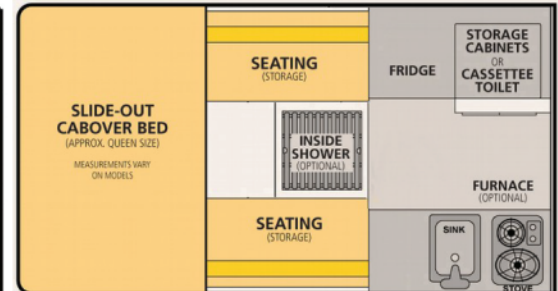

Dry Weight: 1200 lbs.

Adult Sleeping: 3-4

Height Down (Including vent): 59" (Most trucks)

Extended Interior Height: 6'6"

Roof Length: 144"

Roof/Wall Framing: Aluminum

Floor Length: 96"

Exterior Material: Aluminum

Body Width: 80"

Fresh Water Capacity: 20 Gallons

Standard Bed: 77" L x 64" W
King Bed Option: 80" L x 77" W

Standard Bed: 77" L x 64" W
King Bed Option: 80" L x 77" W

Standard Bed: 77" L x 64" W
King Bed Option: 76" L x 77" W

Roll Over Couch

Side Dinette

Front Dinette

Standard Features

All Aluminum "Flex-Frame"	LED Interior Lights
Aluminum Jack Brackets	LED Outside Porch Light
Extended Cabover Bed w/ Mattress	2ea- 10 lb. Propane Tanks
Finished Wood Interior	Pre-wired for Solar
3 Piece Portable Dining Table	Fire Extinguisher
Formica Counter Tops	LP/CO Detector
Privacy Curtains	Smoke Detector
Screen Door	20 Gallon Fresh Water Tank
Stainless Steel Kitchen Sink w/ Electric Water Pump	Roll Over Couch Seating
2 Burner Propane Stove w/ Cover	Large Radius Sliding Passenger Side Window
2-way Refrigerator/Freezer - 65 Liters	Small Driver's Side Opening Window
Camper Battery System (1 battery, wiring, separator)	Safety Exit
120V Electrical System	Powered Roof Vent Fan
30amp Power Converter w/ IQ4 Smart Charger	Insulated Side Walls & Roof
12 Volt Outlets	Rugged Vinyl Side Liner
Gas Strut Roof List Assists	Aluminum Exterior Sides and One Piece Roof