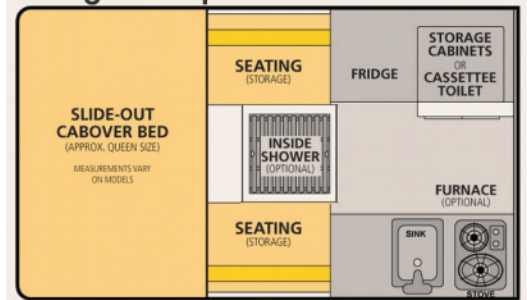

Dry Weight: 1100 Lbs

Adult Sleeping: 3-4

Height Down (Including vent): 59" (Most trucks)

Extended Interior Height: 6'6"

Roof Length: 128"

Roof/Wall Framing: Aluminum

Floor Length: 80"

Exterior Material: Aluminum

Body Width: 80"

Fresh Water Capacity: 20 Gallons

Standard Bed: 77" L x 64" W
King Bed Option: 80" L x 77" W

Roll Over Couch

Standard Bed: 77" L x 64" W
King Bed Option: 80" L x 77" W

Side Dinette

Standard Bed: 77" L x 64" W
King Bed Option: 76" L x 77" W

Front Dinette

Standard Features

| | |
|--|--|
| All Aluminum "Flex-Frame" | LED Interior Lights |
| Aluminum Jack Brackets | LED Outside Porch Light |
| Extended Cabover Bed w/ Mattress | 2ea- 10 lb. Propane Tanks |
| Finished Wood Interior | Pre-wired for Solar |
| 3 Piece Portable Dining Table | Fire Extinguisher |
| Formica Counter Tops | LP/CO Detector |
| Privacy Curtains | Smoke Detector |
| Screen Door | 20 Gallon Fresh Water Tank |
| Stainless Steel Kitchen Sink w/ Electric Water Pump | Roll Over Couch Seating |
| 2 Burner Propane Stove w/ Cover | Large Radius Sliding Passenger Side Window |
| 2-way Refrigerator/Freezer - 65 Liters | Safety Exit |
| Camper Battery System (1 battery, wiring, separator) | Powered Roof Vent Fan |
| 120V Electrical System | Insulated Side Walls & Roof |
| 30amp Power Converter w/ IQ4 Smart Charger | Rugged Vinyl Side Liner |
| 12 Volt Outlets | Aluminum Exterior Sides and One Piece Roof |
| Gas Strut Roof List Assist | |