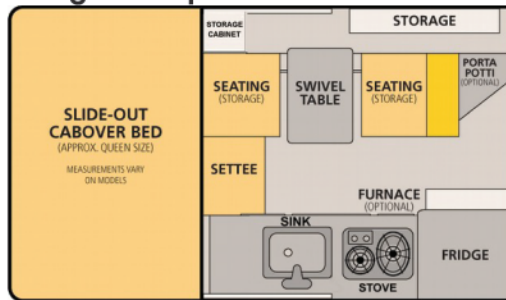

Dry Weight: 1100 Lbs

Adult Sleeping: 3-4

Height Down (Including vent): 59" (Most trucks)

Extended Interior Height: 6'6"

Roof Length: 128"

Roof/Wall Framing: Aluminum

Floor Length: 80"

Exterior Material: Aluminum

Body Width: 80"

Fresh Water Capacity: 20 Gallons

Standard Bed: 77" L x 64" W
King Bed Option: 80" L x 77" W

Roll Over Couch

Standard Bed: 77" L x 64" W
King Bed Option: 80" L x 77" W

Side Dinette

Standard Bed: 77" L x 64" W
King Bed Option: 76" L x 77" W

Front Dinette

Standard Features

| | |
|--|--|
| All Aluminum "Flex-Frame" | LED Interior Lights |
| Aluminum Jack Brackets | LED Outside Porch Light |
| Extended Cabover Bed w/ Mattress | 2ea- 10 lb. Propane Tanks |
| Finished Wood Interior | Pre-wired for Solar |
| 3 Piece Portable Dining Table | Fire Extinguisher |
| Formica Counter Tops | LP/CO Detector |
| Privacy Curtains | Smoke Detector |
| Screen Door | 20 Gallon Fresh Water Tank |
| Stainless Steel Kitchen Sink w/ Electric Water Pump | Roll Over Couch Seating |
| 2 Burner Propane Stove w/ Cover | Large Radius Sliding Passenger Side Window |
| 2-way Refrigerator/Freezer - 65 Liters | Safety Exit |
| Camper Battery System (1 battery, wiring, separator) | Powered Roof Vent Fan |
| 120V Electrical System | Insulated Side Walls & Roof |
| 30amp Power Converter w/ IQ4 Smart Charger | Rugged Vinyl Side Liner |
| 12 Volt Outlets | Aluminum Exterior Sides and One Piece Roof |
| Gas Strut Roof List Assist | |