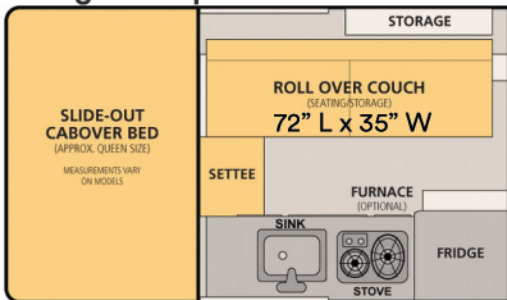

Dry Weight: 1100 Lbs

Adult Sleeping: 3-4

Height Down (Including vent): 59" (Most trucks)

Extended Interior Height: 6'6"

Roof Length: 128"

Roof/Wall Framing: Aluminum

Floor Length: 80"

Exterior Material: Aluminum

Body Width: 80"

Fresh Water Capacity: 20 Gallons

Standard Bed: 77" L x 64" W
King Bed Option: 80" L x 77" W

Roll Over Couch

Standard Bed: 77" L x 64" W
King Bed Option: 80" L x 77" W

Side Dinette

Standard Bed: 77" L x 64" W
King Bed Option: 76" L x 77" W

Front Dinette

Standard Features

| | |
|--|--|
| All Aluminum "Flex-Frame" | LED Interior Lights |
| Aluminum Jack Brackets | LED Outside Porch Light |
| Extended Cabover Bed w/ Mattress | 2ea- 10 lb. Propane Tanks |
| Finished Wood Interior | Pre-wired for Solar |
| 3 Piece Portable Dining Table | Fire Extinguisher |
| Formica Counter Tops | LP/CO Detector |
| Privacy Curtains | Smoke Detector |
| Screen Door | 20 Gallon Fresh Water Tank |
| Stainless Steel Kitchen Sink w/ Electric Water Pump | Roll Over Couch Seating |
| 2 Burner Propane Stove w/ Cover | Large Radius Sliding Passenger Side Window |
| 2-way Refrigerator/Freezer - 65 Liters | Safety Exit |
| Camper Battery System (1 battery, wiring, separator) | Powered Roof Vent Fan |
| 120V Electrical System | Insulated Side Walls & Roof |
| 30amp Power Converter w/ IQ4 Smart Charger | Rugged Vinyl Side Liner |
| 12 Volt Outlets | Aluminum Exterior Sides and One Piece Roof |
| Gas Strut Roof List Assist | |