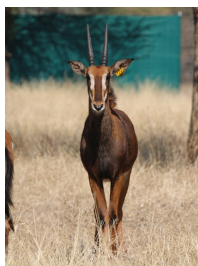

LOT NO: 66C Matetsi Swartwitpens / Matetsi Sable Antelope

Yellow 122

2 Young Matetsi Heifers

Females = 2

PRICE: 66C
R 800 000

	Tag Yellow 122 ()	Yellow 123 ()
Sex	Female	Female
Birth date	01 May 2013	25 Feb 2013
Age	1.4 years	1.6 years
Sire	44.7" Veld Bull	44.7" Veld Bull
Pregnant		
In calf to		
Remarks	Beautiful heifer	Well balanced

Horn Measurements

Date measured	24 Jun 2014	24 Jun 2014
Longest horn	13.0"	10.5"
Horn base	6.0"	5.5"
Longest tip	25cm	18cm
Rings	4	5
Spread	5.2"	6.0"