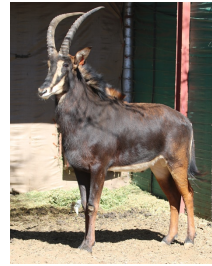

LOT NO: 59 Intermediate Swartwitpens / Sable Antelope

Blue 14

Blue 14

Blue 14

Blue 14

Sire - 47" *Zambian*

Young 30.6" Bull - Son of 47" *Zambian* Bull

Males = 1

R 150 000

Tag	Blue 14
Sex	Male
Birth date	17 Jun 2011
Age	3.3 years
Sire	47" <i>Zambian</i> Bull
Remarks	Well balanced with impressive horns

Horn Measurements	
Measured	10 Jul 2014
Left horn length	30.6"
Right horn length	30.6"
Horn base	9.0"
Longest tip	27cm
Rings	22
Spread	10.5"

LOT NO: 60 Intermediate Swartwitpens / Sable Antelope

Lot 60 - Orange 15

Orange 15 - Body

Orange 15

Orange 15

Orange 15

Young 34" Bull - 47" Zambian Sire

Males = 1

LOT NO: 61 Matetsi Swartwitpens / Matetsi Sable Antelope

Blue 155 - Spread

Perfect Curve

Good Spread

Blue 155

Blue 155 Resting

Strong 40.25" Breeding Bull from Free Roaming Herd

Males = 1