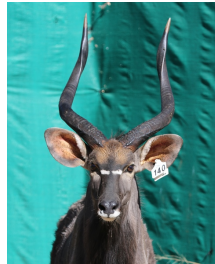

LOT NO: 78 Nyala - Geyyl & Gemeet / Darded and Measured

White 140 - 29.5"

White 140

White 140

White 140

White 140 - 11.5" Spread

Young 29.5" Breeding Bull with Good Spread

Males = 1