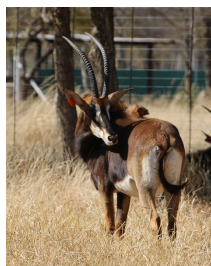

LOT NO: 65A Matetsi Swartwitpens / Matetsi Sable Antelope

Orange 113