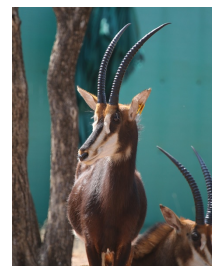

LOT NO: 69B Matetsi Swartwitpens / Matetsi Sable Antelope

Yellow 139

2 Matetsi Cows from Free Roaming Herds - Both in Calf

Females = 2

PRICE: 69B
R 800 000

	Tag Yellow 138 ()	Yellow 139 ()
Sex	Female	Female
Birth date	01 Feb 2011	01 Feb 2008
Age	3.6 years	6.6 years
Sire	Thaba Tholo Veld Bull	Thaba Tholo Veld Bull
Pregnant	YES	YES
In calf to	Thaba Tholo Veld Bull	Thaba Tholo Veld Bull
Remarks	Young cow with good spread.	Well balanced cow with good spread.
Horn Measurements		
Date measured	14 Aug 2014	14 Aug 2014
Longest horn	24.0"	24.7"
Horn base	7.0"	6.5"
Longest tip	17cm	14cm
Rings	28	33
Spread	11.5"	12.0"