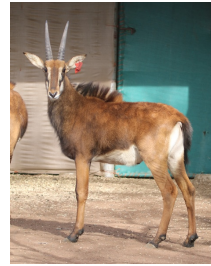

LOT NO: 73 Matetsi Swartwitpens / Matetsi Sable Antelope

Lot 73 A - Green 13

Lot 73 B - White 29

Lot 73 C - Y103

Lot 73 D - Red 106

Yellow, Green and Red

4 Young 12.7 - 16.9" Matetsi Bulls from Thaba Tholo Veld Herds