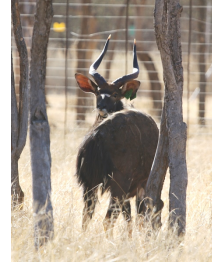

Lot 82 B - G76