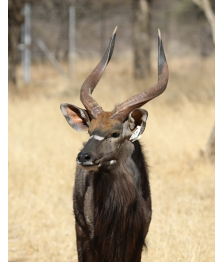

Lot 84 B - W27