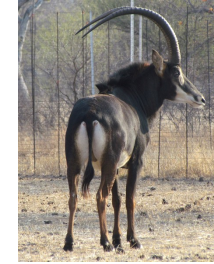

LOT NO: 59 Intermediate Swartwitpens / Sable Antelope

Blue 14

Blue 14

Blue 14

Blue 14

Sire - 47" *Zambian*

Young 30.6" Bull - Son of 47" *Zambian* Bull

Males = 1