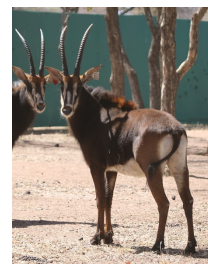

Lot 69 B - White