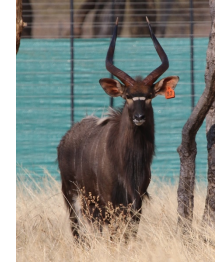

LOT NO: 82 Nyala - Gepyl & Gemeet / Darded and Measured

Lot 82 A - White 52

Lot 82 A - White 52

Lot 82 B - G76

Lot 82 B - O82

3 Young 24 - 26.5" Dark Bulls

Males = 3

R 16 000