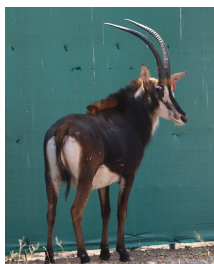

LOT NO: 69A Matetsi Swartwitpens / Matetsi Sable Antelope

Lot 69 A - Orange