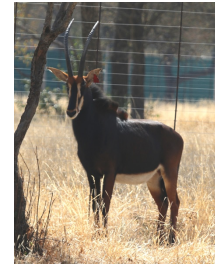

LOT NO: 63 Matetsi Swartwitpens / Matetsi Sable Antelope

Red 110

2 Matetsi Cows - 1 with Calf and 1 in Calf to 46" - 46.5" Bulls with Zambian Blood

Females = 2

PRICE 69
R 780 000

	Tag	Red 109 ()	Red 110 ()
	Sex	Female	Female
	Birth date	01 Feb 2009	30 Jan 2007
	Age	5.6 years	7.6 years
	Sire	45" Kroon	42" Matetsi
	Pregnant	Calved 15/04/2014	Yes
	In calf to	Running with 45.5" Stolz	46.7" Ace (Zambian)
	Remarks	Sold with bull calf sired by 46" Tolile	Impressive horn shape
Horn Measurements			
	Date measured	24 Jun 2014	24 Jun 2014
	Longest horn	28.7"	26.0"
	Horn base	6.5"	6.0"
	Longest tip	20.5cm	15cm
	Rings	32	33
	Spread	7.0"	9.0"