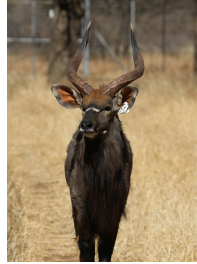

Lot 84 B - W27