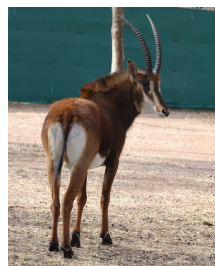

LOT NO: 69B Matetsi Swartwitpens / Matetsi Sable Antelope

Yellow 138

2 Matetsi Cows from Free Roaming Herds - Both in Calf

Females = 2

PRICE: 69B
R 800 000

	Tag Yellow 138 ()	Yellow 139 ()
Sex	Female	Female
Birth date	01 Feb 2011	01 Feb 2008
Age	3.6 years	6.6 years
Sire	Thaba Tholo Veld Bull	Thaba Tholo Veld Bull
Pregnant	YES	YES
In calf to	Thaba Tholo Veld Bull	Thaba Tholo Veld Bull
Remarks	Young cow with good spread.	Well balanced cow with good spread.
Horn Measurements		
Date measured	14 Aug 2014	14 Aug 2014
Longest horn	24.0"	24.7"
Horn base	7.0"	6.5"
Longest tip	17cm	14cm
Rings	28	33
Spread	11.5"	12.0"