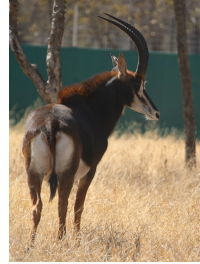

LOT NO: 61 Matetsi Swartwitpens / Matetsi Sable Antelope

Blue 155 - Spread

Perfect Curve

Good Spread

Blue 155

Blue 155 Resting

Strong 40.25" Breeding Bull from Free Roaming Herd

Males = 1

LOT NO: 62 Matetsi Swartwitpens / Matetsi Sable Antelope

White 107

White 107

White 108

White 108

46" Tolile

2 Matetsi Cows with Calves from a 46" Intermediate Bull Tolile

Females = 2