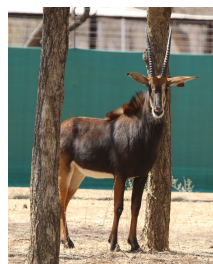

LOT NO: 67B Matetsi Swartwitpens / Matetsi Sable Antelope

Red 127

2 Young Matetsi Heifers - Both in Calf

Females = 2

PRICE 67B
1 mil

	Tag	Red 126 ()	Red 127 ()
	Sex	Female	Female
	Birth date	01 Jul 2012	21 Jul 2012
	Age	2.2 years	2.2 years
	Sire	42.5" Serengetti	42.5" Serengetti
	Pregnant	Yes	Yes
	In calf to	46" Harley	46" Harley
	Remarks	Beautiful heifer with good spread	In calf at young age
Horn Measurements			
	Date measured	24 Jun 2014	24 Jun 2014
	Longest horn	20.5"	18.2"
	Horn base	6.3"	6.5"
	Longest tip	20.5cm	20cm
	Rings	15	13
	Spread	8.5"	7.8"