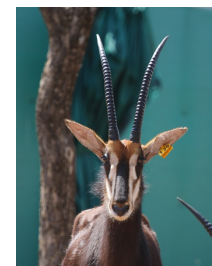

Yellow 138

Yellow 138

Yellow 139

Yellow 139

Yellow 139

2 Matetsi Cows from Free Roaming Herds - Both in Calf

Females = 2

PRICE: 69B
R 800 000