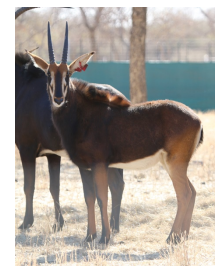

LOT NO: 66B Matetsi Swartwitpens / Matetsi Sable Antelope

Red 121

2 Young Matetsi Heifers

Females = 2

PRICE: 66B
R 800 000

	Tag	Red 120 ()	Red 121 ()
	Sex	Female	Female
	Birth date	10 May 2013	02 Apr 2013
	Age	1.4 years	1.5 years
	Sire	44.7" Veld Bull	44.7" Veld Bull
	Pregnant		
	In calf to		
	Remarks	Young heifer	Exceptional horn tips

Horn Measurements

	Red 120	Red 121
Date measured	24 Jun 2014	24 Jun 2014
Longest horn	12.0"	13.5"
Horn base	5.5"	6.0"
Longest tip	23cm	24.5cm
Rings	4	6
Spread	5.0"	5.0"