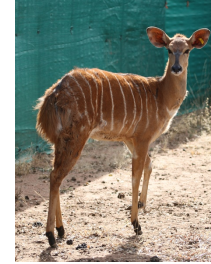

Lot 77 B - Ewes