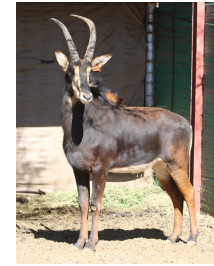

R 150 000

Tag	Blue 14
Sex	Male
Birth date	17 Jun 2011
Age	3.3 years
Sire	47" <i>Zambian</i> Bull
Remarks	Well balanced with impressive horns

Horn Measurements	
Measured	10 Jul 2014
Left horn length	30.6"
Right horn length	30.6"
Horn base	9.0"
Longest tip	27cm
Rings	22
Spread	10.5"

LOT NO: 60 Intermediate Swartwitpens / Sable Antelope

Lot 60 - Orange 15

Orange 15 - Body

Orange 15

Orange 15

Orange 15

Young 34" Bull - 47" Zambian Sire

Males = 1

R 80 000

Tag	Orange 15
Sex	Male
Birth date	29 Jan 2012
Age	2.6 years
Sire	47" Zambian Bull
Remarks	Exceptional horn growth rate

Horn Measurements	
Measured	19 Aug 2014
Left horn length	34.0"
Right horn length	34.0"
Horn base	9.5"
Longest tip	27cm
Rings	20
Spread	7.5"

LOT NO: 61 Matetsi Swartwitpens / Matetsi Sable Antelope

Blue 155 - Spread

Perfect Curve

Good Spread

Blue 155

Blue 155 Resting

Strong 40.25" Breeding Bull from Free Roaming Herd

Males = 1