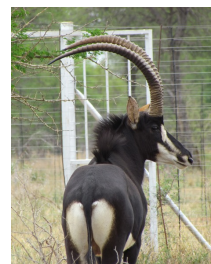

Sire - Serengetti