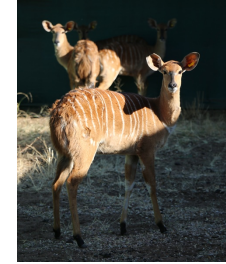

Lot 77 B - Ewes