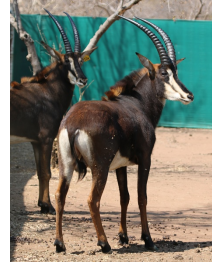

LOT NO: 71 Matetsi Swartwitpens / Matetsi Sable Antelope

Lot 71 A - White 16

Lot 71 A - White

Lot 71 B - Yellow

Lot 71 C - Red 105

Yellow 104 & Red 105

3 Young 27.5 - 37" Matetsi Bulls

Males = 3