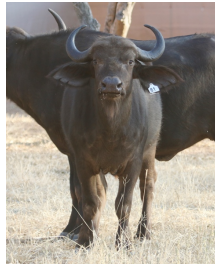

LOT NO: 108 Buffel / Buffalo

White 61

Strong Young 23.2" Heifer

Females = 1

Tag	White 61
Sex	Female
Age group	Sub Adult
Approximate age	48 - 50 Months

Pregnant	
In calf to	
Remarks	Well balanced and alert

Horn Measurements	
Date measured	18 Aug 2014
Spread	23.2 "
Tip to tip	56.0 "
Boss	9.0 "
Distance between tips	13.0 "