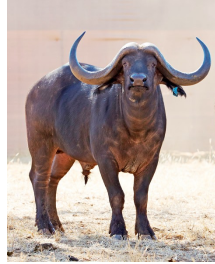

LOT NO: 109 Buffel / Buffalo

Lot 109 - Abel

Abel - Young

Abel with 30" Red 81

Abel

Abel with Cows

ABEL - UP AND COMING!! Exceptional Young 42" Bull

Males = 1