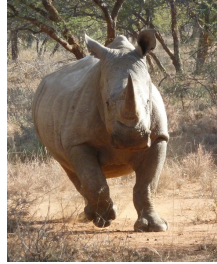

LOT NO: 89 Wit Renoster / White Rhino

Lot 89 A - #222

Lot 89 A - #222

Lot 89 A - #222

Lot 89 B - #232

Lot 89 B - #232

2 Young 16 - 17" Bulls

Males = 2