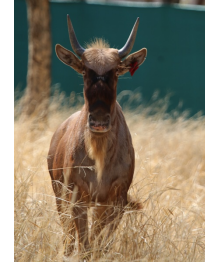

LOT NO: 91 Goue Wildebees / Golden Gnu

Lot 91A - Red 22

Lot 91A - White 26

Lot 91A

Lot 91B - Red 1

Lot 91B - Red 2

2 Young Pregnant 22" Cows and 2 Young Heifers

Females = 4