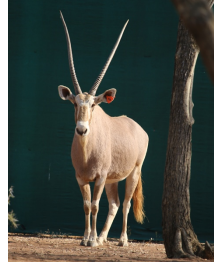

Lot 92 A - Orange