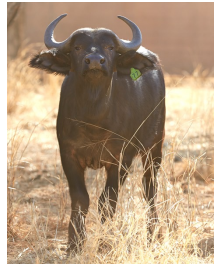

LOT NO: 119 Buffel / Buffalo

Green 77

Two Young 24 Month Old Heifers

Females = 2

PRICE 110
R 620 000

	Tag	Green 77 ( )	Green 78 ( )
	Sex	Female	Female
	Age group	Sub Adult	Sub Adult
	Approximate age	24 Months	24 Months
	Pregnant		
	In calf to		
	Remarks	Young well balanced heifer	Good looking and well balanced
Horn Measurements			
	Date measured	18 Aug 2014	18 Aug 2014
	Spread	21.7 "	20.2 "
	Tip to tip	54.0 "	49.0 "
	Boss	9.0 "	7.5 "
	Distance between tips	11.5 "	13.0 "