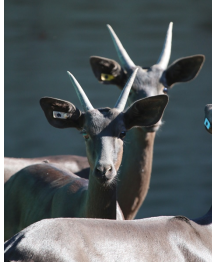

Lot 98 - 2 Ewes

2 Young Black Ewes

Females = 2

PRICE 98
R 760 000

Lot number	98
Tag numbers	Blue 1 & 2
Age groups	Sub Adult
Number of animals	2
Remark	Beautiful dark colouring

LOT NO: 99 Swart Rooibokke / Black Impala