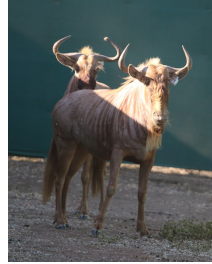

LOT NO: 91 Goue Wildebees / Golden Gnu

Lot 91A

2 Young Pregnant 22" Cows and 2 Young Heifers

Females = 4

PRICE 91A
1.34 mil

PRICE 91B
R 800 000

Lot Number	91 A
Tag numbers	Red 22 & White 26
Number and sex of animals	2 Females
Age group	Young Adults
Remark	Certified in calf to a gold bull

Lot Number	91 B
Tag numbers	Red 1 & Red 2
Number and sex of animals	2 Females
Age group	10 Months old
Remark	Magnificent colour