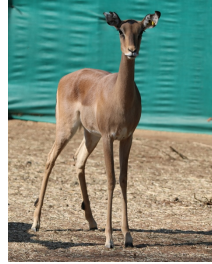

Yellow Tag Ewe