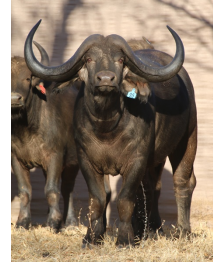

LOT NO: 109 Buffel / Buffalo

Lot 109 - Abel

Abel - Young

Abel with 30" Red 81

Abel

Abel with Cows

ABEL - UP AND COMING!! Exceptional Young 42" Bull

Males = 1