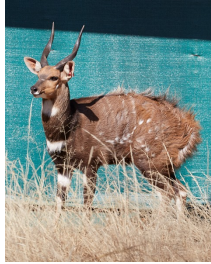

PRICE 95
R 220 000

Lot Number	95
Number of animals	4
Sex	Ewes
Age group	Mixed
Remark	One New born lamb included

LOT NO: 96 Bosbok / Bushbuck

Lot 96 A - Red Tag

Lot 96 A - Red Tag

Lot 96 B - Blue tag

Lot 96 B - Blue tag