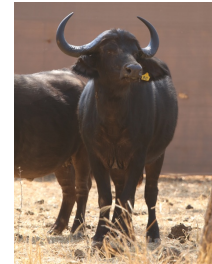

LOT NO: 114 **Buffel / Buffalo**

Yellow 90 - In Calf

Yellow 90 - 30.5" Spread

Yellow 90

Yellow 90

Yellow 90

Exceptional Young 30.5" Heifer - In Calf

Females = 1