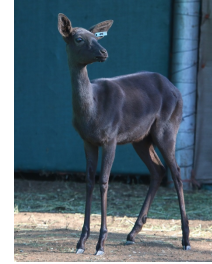

Lot number	97
Tag numbers	Red 3 & 4
Age groups	Adult Ewes
Number of animals	2
Remark	Certified in lamb to a black ram

LOT NO: 98 Swart Rooibokke / Black Impala

Lot 98 - 2 Ewes

Lot 98 - 2 Ewes

Blue 1

Blue 2