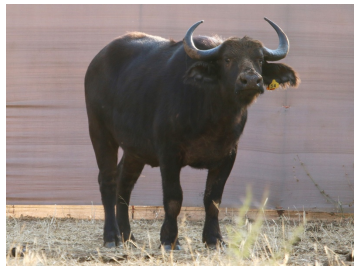

LOT NO: 103 Buffel / Buffalo

Yellow 54 - In Calf