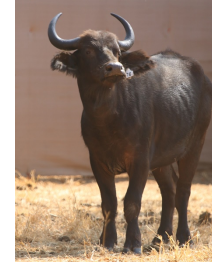

LOT NO: 118 Buffel / Buffalo

White 76

Two Young Heifers - One in Calf

Females = 2

PRICE 118
R 700 000

	Tag	White 75 ( )	White 76 ( )
	Sex	Female	Female
	Age group	Sub Adult	Sub Adult
	Approximate age	36 Months	24 - 26 Months
	Pregnant	YES	
	In calf to	Thaba Tholo Veld Bull	
	Remarks	Beautiful heifer. Early fertility.	Well balanced
Horn Measurements			
	Date measured	18 Aug 2014	18 Aug 2014
	Spread	23.7 "	22.7 "
	Tip to tip	56.5 "	53.5 "
	Boss	8.0 "	8.5 "
	Distance between tips	12.5 "	13.0 "