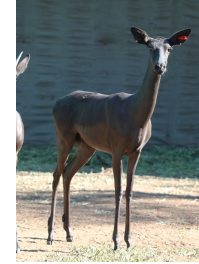

Red 4 - Pregnant