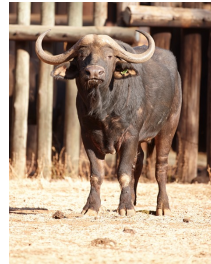

Lot 136 B - G117