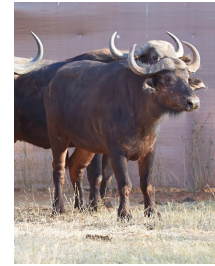

LOT NO: 134 Buffel / Buffalo

Yellow 105

Yellow 105 - In Calf

Yellow 105

Green 106

Green 106 - In Calf

2 Adult Cows - Both in Calf

Females = 2

PRICE 134
R 840 000

	Tag	Yellow 105 ()	Green 106 ()
	Sex	Female	Female
	Age group	Adult	Young Adult
	Approximate age	7 - 8 years	48 - 50 months
	Pregnant	YES	YES
	In calf to	Thaba Tholo Veld Bull	Thaba Tholo Veld Bull
	Remarks	Strong well balanced cow	Good horn volume
Horn Measurements			
	Date measured	18 Aug 2014	18 Aug 2014
	Spread	29.2 "	26.7 "
	Tip to tip	60.0 "	57.0 "
	Boss	8.5 "	9.5 "
	Distance between tips	19.5 "	16.0 "