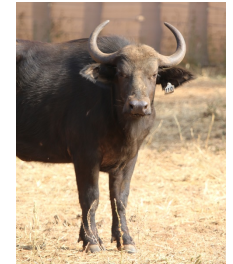

White 110

2 Young 22" Heifers - One in Calf

Females = 2

PRICE 100
R 800 000

	Tag	White 109 ()	White 110 ()
	Sex	Female	Female
	Age group	Sub Adult	Sub Adult
	Approximate age	24 - 26 Months	20 - 24 Months
	Pregnant	YES	
	In calf to	Thaba Tholo Veld Bull	
	Remarks	Beautiful heifer. Early fertility.	Well proportioned young heifer
Horn Measurements			
	Date measured	18 Aug 2014	18 Aug 2014
	Spread	22.5 "	22.2 "
	Tip to tip	55.0 "	53.5 "
	Boss	8.0 "	8.5 "
	Distance between tips	11.0 "	12.5 "