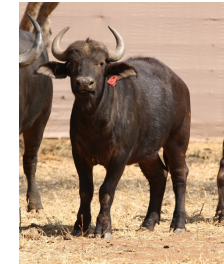

LOT NO: 128 Buffel / Buffalo

Red 93

Red 93

Red 93

Red 94

Red 94

2 Young 19 - 21" Heifers

Females = 2