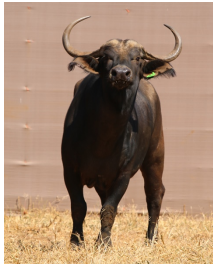

LOT NO: 140 Buffel / Buffalo

Matilda