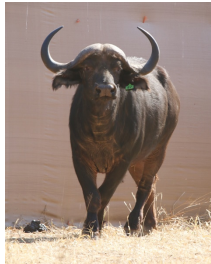

Lot 129 A - Green