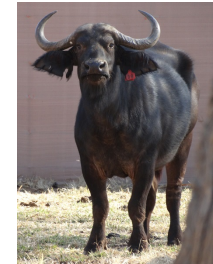

LOT NO: 126 Buffel / Buffalo

Red 89 - 31.7" Spread

Red 89

Red 89

Red 89

Red 89 - Action

Beautiful 31.7" Cow - In Calf

Females = 1