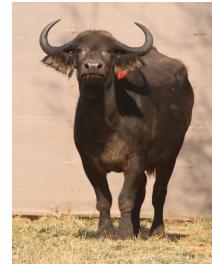

LOT NO: 125 Buffel / Buffalo

34.5" Bontle

Bontle

Bontle - Curve

Exceptional Bontle

Bontle

"Bontle" - Exceptional Young 34.5" Cow - In Calf

Females = 1

11.5 mil

Tag	White 88
Sex	Female
Age group	Adult
Approximate age	6 - 7 Years

Pregnant	YES
In calf to	Thaba Tholo Veld Bull
Remarks	Beautiful cow with perfect horn shape

Horn Measurements	
Date measured	18 Aug 2014
Spread	34.5 "
Tip to tip	71.0 "
Boss	10.0 "
Distance between tips	20.0 "

LOT NO: 126 Buffel / Buffalo

Red 89 - 31.7" Spread

Red 89

Red 89

Red 89

Red 89 - Action

Beautiful 31.7" Cow - In Calf

Females = 1