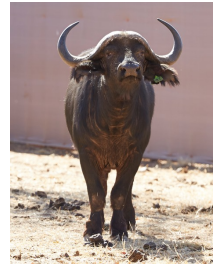

LOT NO: 129 Buffel / Buffalo

Lot 129 A - Green 97

Lot 129 A - Green

Lot 129 A - Green

Lot 129 B - Red 98

Lot 129 B - Red 98

2 Young 33 - 34" Buffalo Bulls

Males = 2