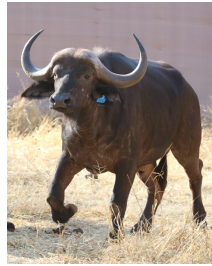

Lot 131 A - B100