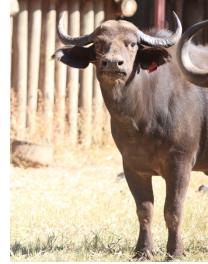

Red 108 - Spread