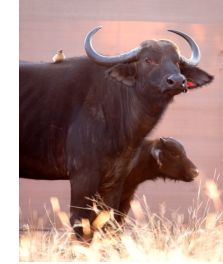

LOT NO: 123 Buffel / Buffalo

Brute 44.5" Bull

Brute 17" Boss

Attitude

Big Bodied

All Buffalo!!

"Brute" - Strong Hardbossed 44.5" Breeding Bull

Males = 1

LOT NO: 124 Buffel / Buffalo

Dainty - 32.2" Cow

Dainty with Calf

Dainty

Dainty

Dainty

"Dainty" - Exceptional Young 32.2" Cow with Heifer Calf

Females = 1