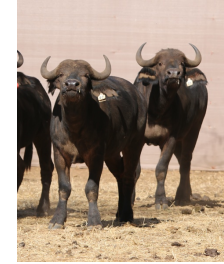

LOT NO: 127 Buffel / Buffalo

White 91

White 92

White 119

Lot 127 - White tags

White 91 & 92

3 Young 22 - 23.5" Heifers

Females = 3