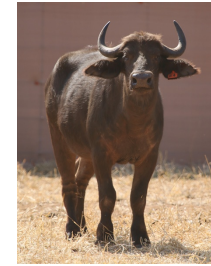

LOT NO: 122 Buffel / Buffalo

Yellow 83 - In Calf

Yellow 83

Orange 84 - Body

Orange 84

Orange 84 with Abel

2 Young Heifers - One in Calf

Females = 2

LOT NO: 123 Buffel / Buffalo

Brute 44.5" Bull

Brute 17" Boss

Attitude

Big Bodied

All Buffalo!!

"Brute" - Strong Hardbossed 44.5" Breeding Bull

Males = 1