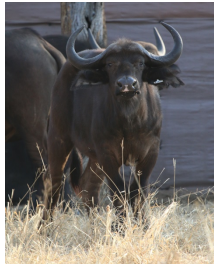

LOT NO: 132 Buffel / Buffalo

Lot 132 A - White