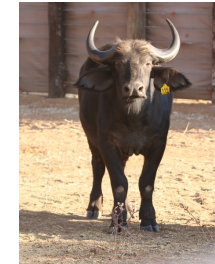

Lot 137 C - Y115