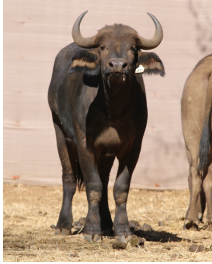

LOT NO: 127 Buffel / Buffalo

White 91