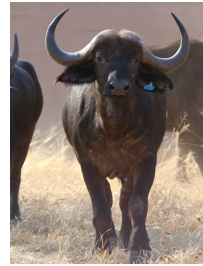

Lot 131 A - B100