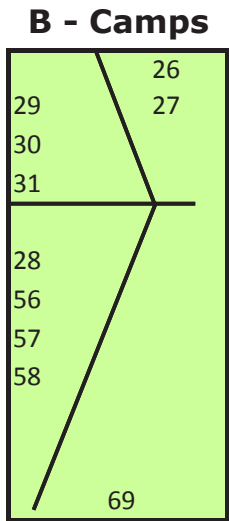

Thaba Tholo Production Auction Pen Layout - 17 September 2014