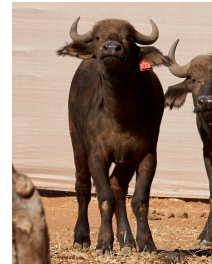

LOT NO: 128 Buffel / Buffalo

Red 93

2 Young 19 - 21" Heifers

Females = 2

PRICE 128
R 600 000

	Tag	Red 93 ( )	Red 94 ( )
	Sex	Female	Female
	Age group	Sub Adult	Sub Adult
	Approximate age	36 Months	24 - 26 Months
	Pregnant		
	In calf to		
	Remarks	Well balanced and alert	Well balanced and alert
Horn Measurements			
	Date measured	18 Aug 2014	18 Aug 2014
	Spread	20.7 "	19.2 "
	Tip to tip	46.0 "	49.5 "
	Boss	7.5 "	7.0 "
	Distance between tips	16.5 "	10.0 "