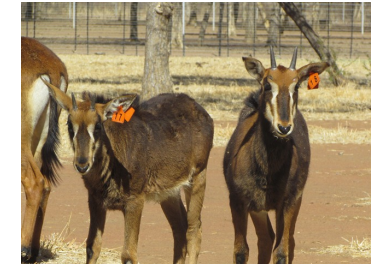

LOT NO: 49 Matetsi Swartwitpens / Matetsi Sable Antelope

Orange 17 - Pregnant

Orange 18 - Pregnant

Sire of O17 & 18 - Tinus 44"

In calf to "Serengetti"

Heifer calves

2 Young Cows - Both Pregnant - Sold with Heifer Calves