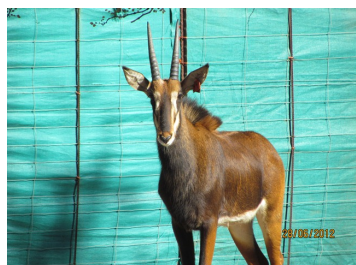

LOT NO: 55A Matetsi Swartwitpens / Matetsi Sable Antelope

Orange 11