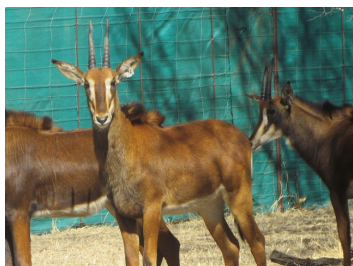

LOT NO: 55B Matetsi Swartwitpens / Matetsi Sable Antelope

White 14

3 Young Sable Heifers

Females = 3

PRICE 55BB
R 300 000

	Tag	White 15 (B)	White 14 (B)	White 16 (B)
Sex		Female	Female	Female
Birth date		05 May 2011	11 Mar 2011	01 Feb 2011
Age		1.4 years	1.5 years	1.6 years
Sire		Tinus 44"	Malawi 43"	Thaba Tholo Veld Bull
Pregnant				
In calf to				
Remarks		Young heifer	Young heifer	Young veld heifer
Horn Measurements				
Date measured		30 May 2012	30 May 2012	30 May 2012
Longest horn		10.5"	12.0"	11.5"
Horn base		5.0"	6.0"	5.5"
Longest tip		20cm	17cm	16cm
Rings		6	7	7
Spread		4.0"	4.0"	6.0"