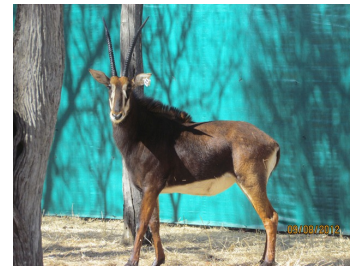

White 24 - Spread