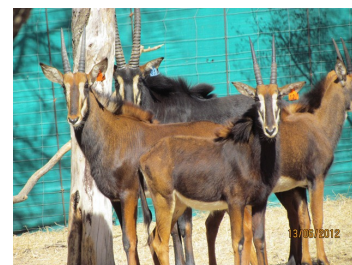

LOT NO: 55A Matetsi Swartwitpens / Matetsi Sable Antelope

Orange 11

Orange 12

Orange 13

Orange 11 & 12

Lot 55 A & B

3 Young Sable Heifers

Females = 3