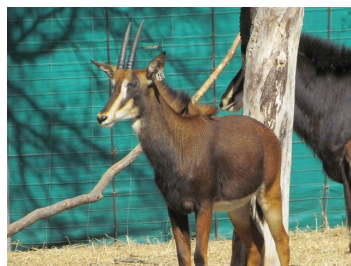

LOT NO: 55B Matetsi Swartwitpens / Matetsi Sable Antelope

White 15

3 Young Sable Heifers

Females = 3

PRICE 55BB
R 300 000

	Tag	White 15 (B)	White 14 (B)	White 16 (B)
Sex		Female	Female	Female
Birth date		05 May 2011	11 Mar 2011	01 Feb 2011
Age		1.4 years	1.5 years	1.6 years
Sire		Tinus 44"	Malawi 43"	Thaba Tholo Veld Bull
Pregnant				
In calf to				
Remarks		Young heifer	Young heifer	Young veld heifer
Horn Measurements				
Date measured		30 May 2012	30 May 2012	30 May 2012
Longest horn		10.5"	12.0"	11.5"
Horn base		5.0"	6.0"	5.5"
Longest tip		20cm	17cm	16cm
Rings		6	7	7
Spread		4.0"	4.0"	6.0"