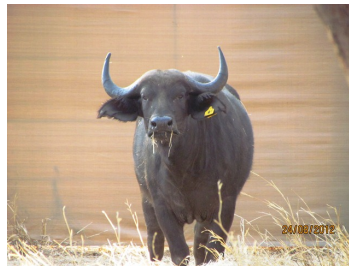

Yellow 4 - Spread