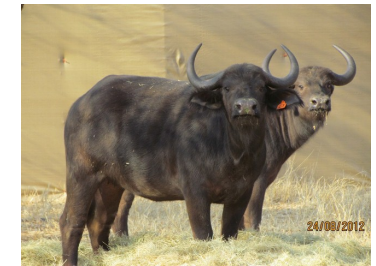

Orange 23 - Pregnant

4 x Exceptional Young Heifers - 1 Pregnant

Females = 4

PRICE 108A
R 975 000

PRICE 108B
R 975 000

	Tag	White 21 (A)	White 22 (A)	Orange 23 (B)	Orange 24 (B)
Sex		Female	Female	Female	Female
Age group		Sub adult	Sub adult	Young adult	Young adult
Approximate age		30 month	30 months	40 months	40 months
Pregnant				Yes	
In calf to				Thaba Tholo Veld Bull	
Remarks		Beautiful	Beautiful	In calf at young age	
Horn Measurements					
Date measured		20 Aug 2012	20 Aug 2012	20 Aug 2012	20 Aug 2012
Spread		26.0 "	27.0 "	26.2 "	25.2 "
Tip to tip		58.7 "	60.5 "	56.5 "	57.5 "
Boss		7.0 "	9.0 "	8.0 "	8.5 "
Distance between tips		15.0 "	19.0 "	18.0 "	18.0 "