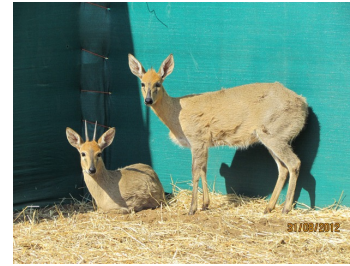

LOT NO: 95 Gryss Duiker / Grey Duiker

Lot 95 - 4.5" Ram

Lot 95 - Ewe

Lot 95 - Ewe

Lot 95 - Duiker Pair

Lot 95

Breeding Pair

Males = 1 Females = 1