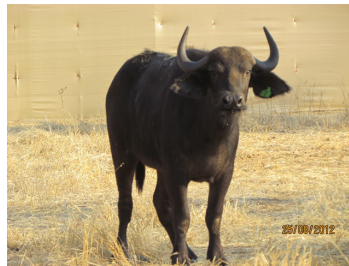

	Tag	Orange 1 (A)	Orange 2 (B)
	Birth date	01 Nov 2011	01 Nov 2011
	Sex	Male	Male
	Age	0.9 years	0.9 years
	Remarks	7" Horns	7" Horns

LOT NO: 101 Buffel / Buffalo

Blue 1 - 39.75"

Blue 1 - Body

Green 2 - Young Heifer