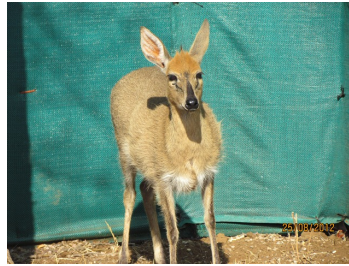

LOT NO: 95 Gryss Duiker / Grey Duiker

Lot 95 - Ewe

Breeding Pair

Males = 1 Females = 1

PRICE 95
R 3 250

Lot number	95
Amount of animals	1 Male : 1 Female = 2
Age group	Adult
Remarks	Ram = 4.5" Horns