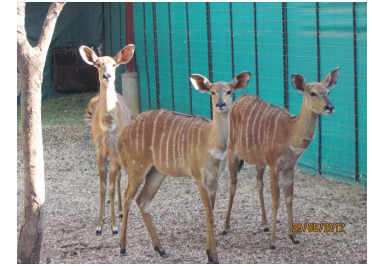

LOT NO: 71 Nyala - Passief Gevang / Passively Captured

Adult Bull

Adult Bull

Adult Bull

Adult Bull

Adult Bull

Adult Breeding Bull

Males = 1

PRICE
R 30 000

Lot number	Left ear torn
Age Group	Adult
Remarks	
Remarks	Deep curl

LOT NO: 72 Nyala Teelgroepies / Breeding Groups

Breeding Bull

Breeding Bull - Captured

6 Tame Adult Ewes

6 Ewes

Ewes